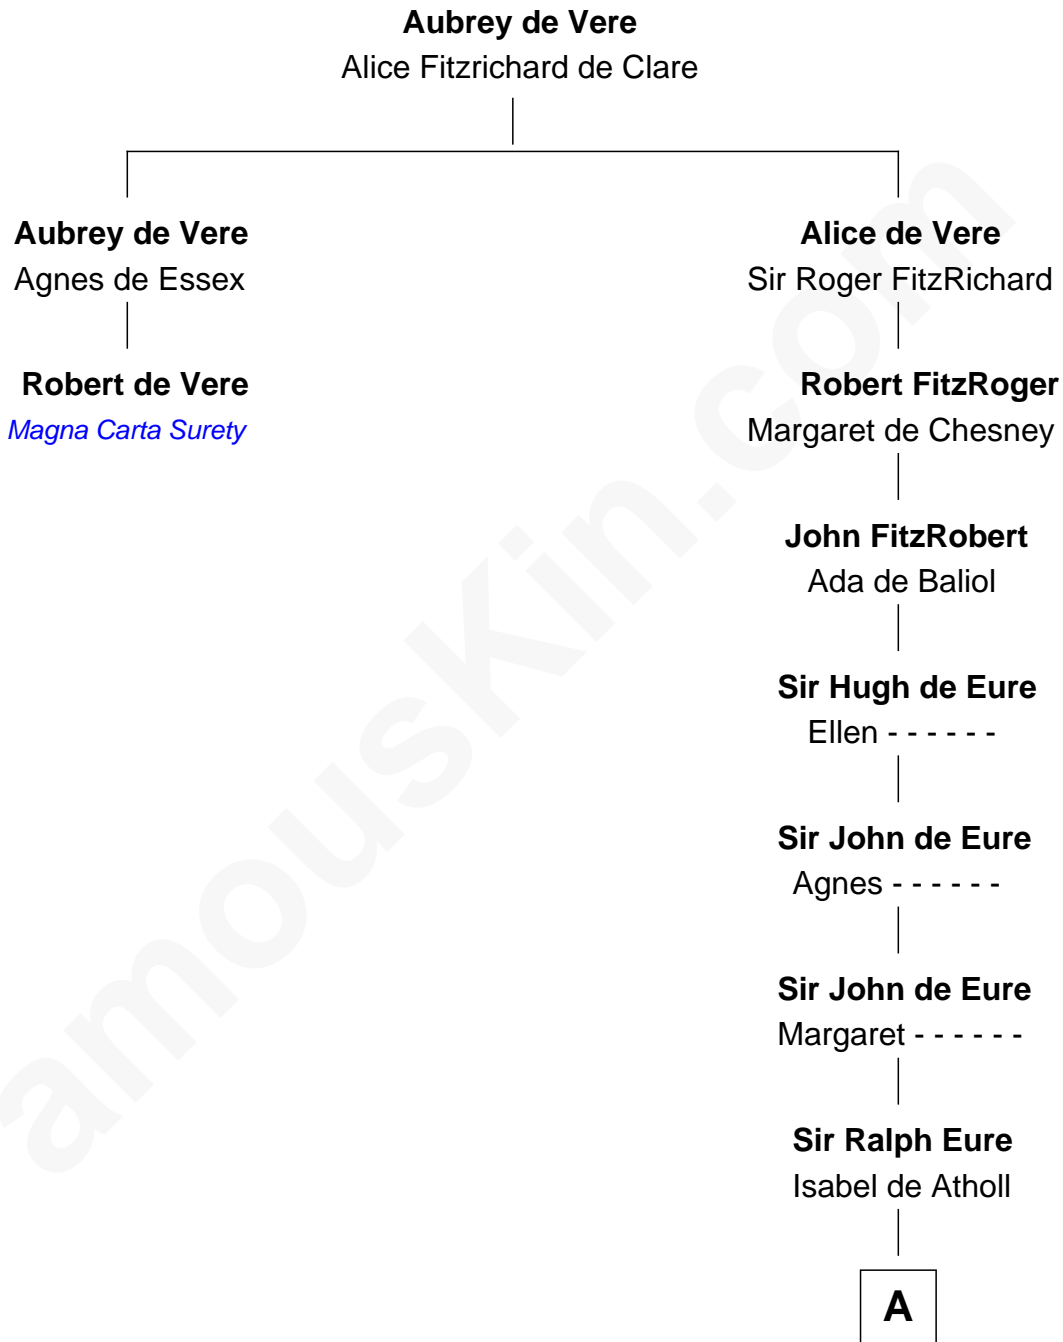

FamousKin.com Relationship Chart of

Robert de Vere

Magna Carta Surety

1st cousin 19 times removed of

Francis Lightfoot Lee

Signer of the Declaration of Independence

A

Margaret Eure
Sir John Pudsey

Sir Ralph Pudsey
Margaret Tunstall

Sir John Pudsey
Grace Hamerton

Henry Pudsey
Margaret Conyers

Rowland Pudsey
Edith Hare

William Pudsey
Eleanor Montfort

Robert Pudsey
Eleanor Harman

George Pudsey
Matilda Cotton