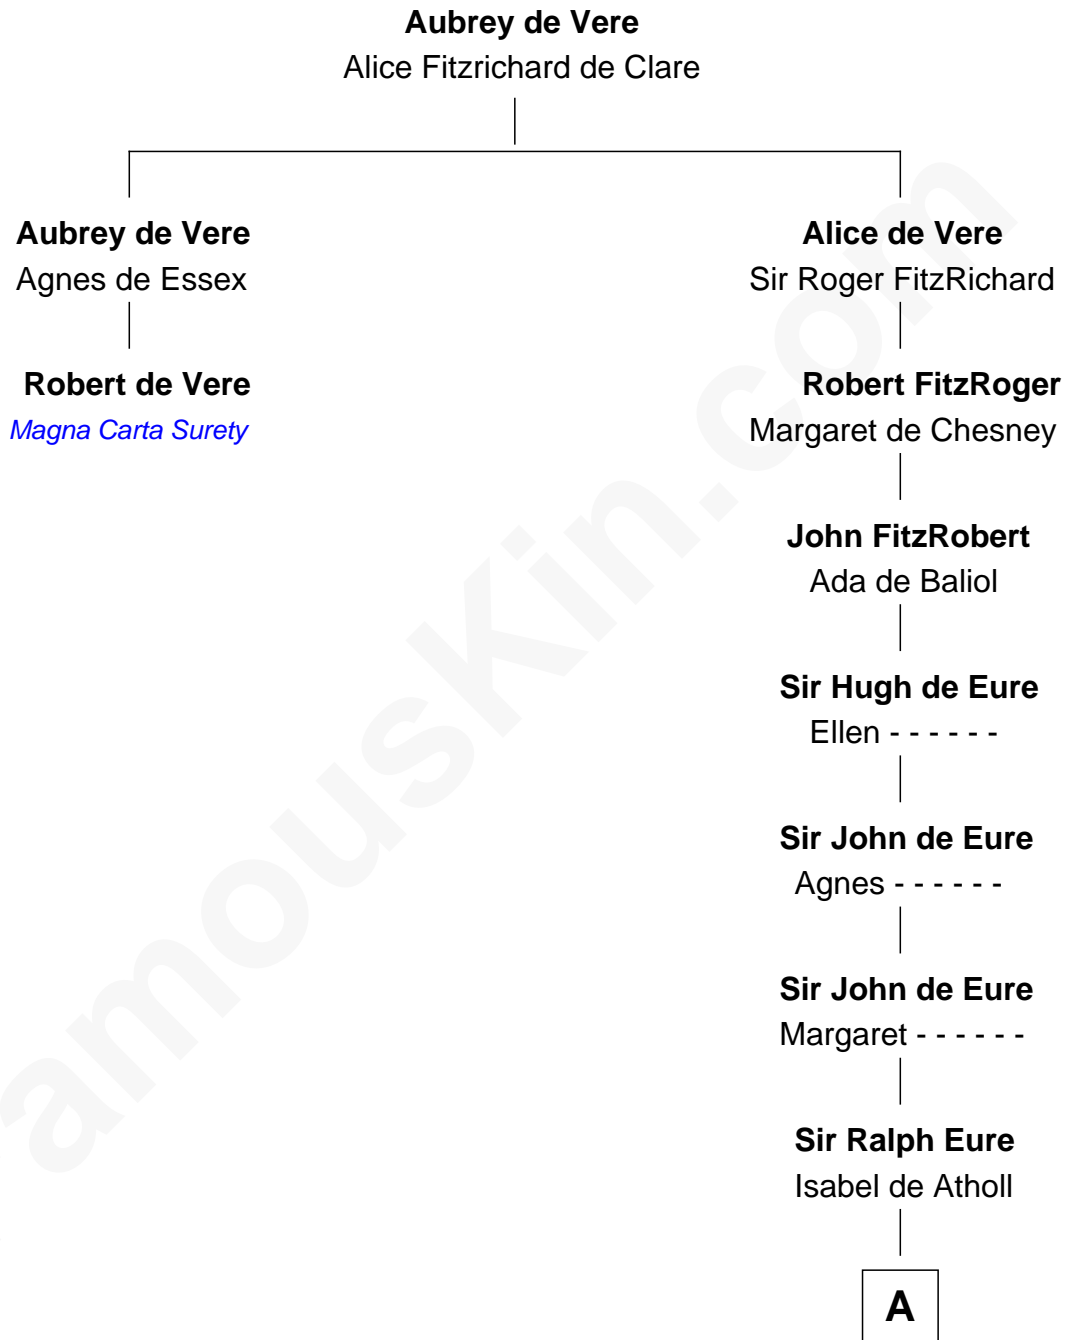

FamousKin.com Relationship Chart of

Robert de Vere

Magna Carta Surety

1st cousin 20 times removed of

Thomas Sim Lee

2nd and 7th Governor of Maryland

A

Margaret Eure
Sir John Pudsey

Sir Ralph Pudsey
Margaret Tunstall

Sir John Pudsey
Grace Hamerton

Henry Pudsey
Margaret Conyers

Rowland Pudsey
Edith Hare

William Pudsey
Eleanor Montfort

Robert Pudsey
Eleanor Harman

George Pudsey
Matilda Cotton