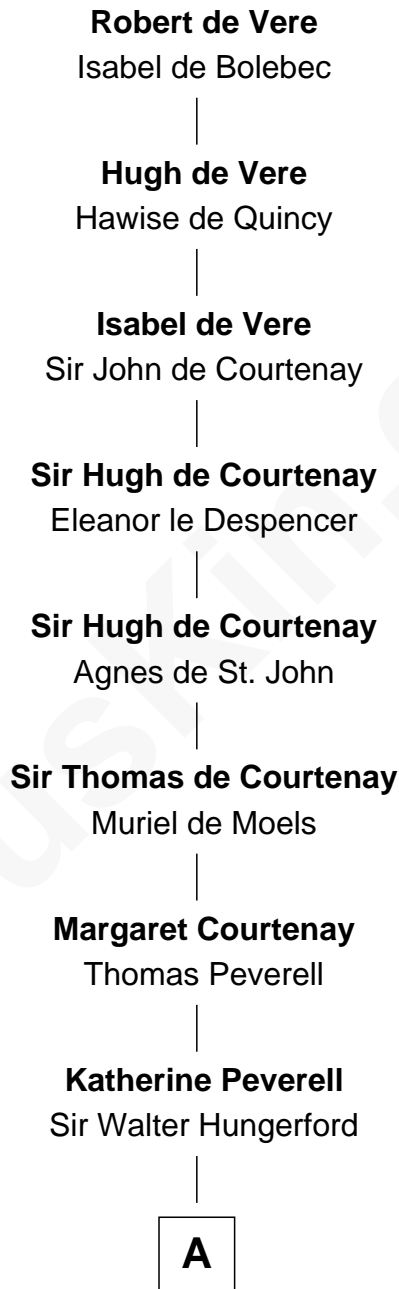

FamousKin.com Relationship Chart of

Robert de Vere

Magna Carta Surety

21st Great-grandfather of

Dr. H. H. Holmes

Serial Killer aka "Devil in the White City"

A

Sir Robert Hungerford

Margaret Botreaux

Eleanor Hungerford

Sir John White

Robert White

Margaret Gainsford

Anne White

Nicholas Tichborne

Dorothy Tichborne

John Samborne

Richard Samborne

Anne Milborne

Richard Samborne

Ann Bachiler

John Sanborn

Mary Tuck

John Sanborn

Serial Killer Dr. H. H. Holmes