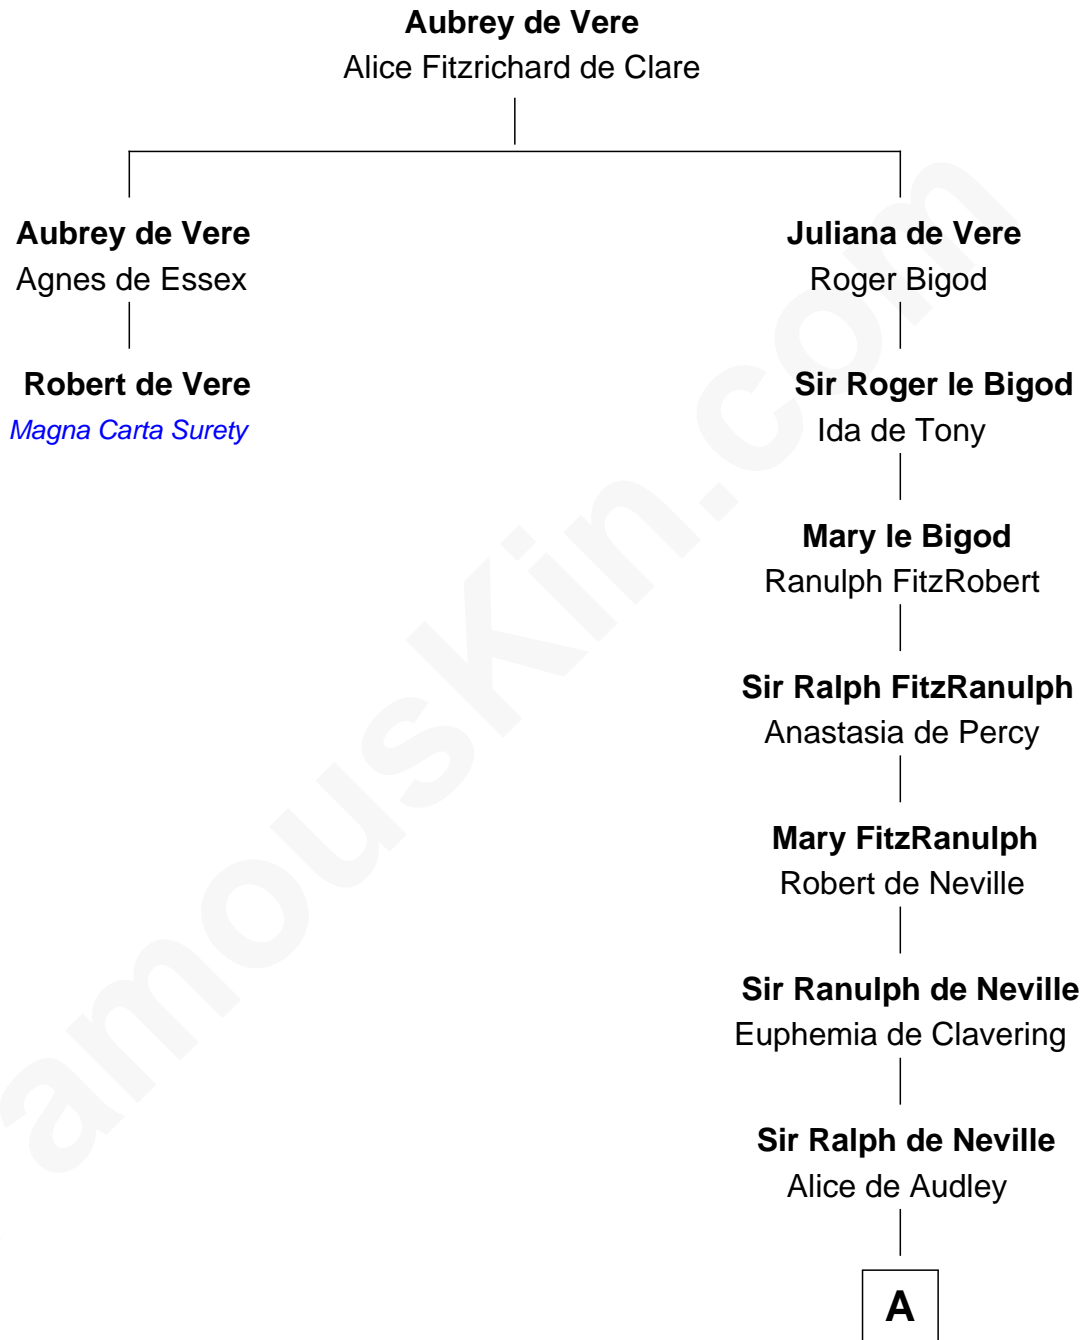

FamousKin.com Relationship Chart of

Robert de Vere

Magna Carta Surety

1st cousin 19 times removed of

James Madison

4th U.S. President

A

Sir John de Neville

Maude de Percy

Sir Ralph Neville

Margaret de Stafford

Margaret de Neville

Sir Richard Scrope

Sir Henry le Scrope

Elizabeth le Scrope

Margaret Scrope