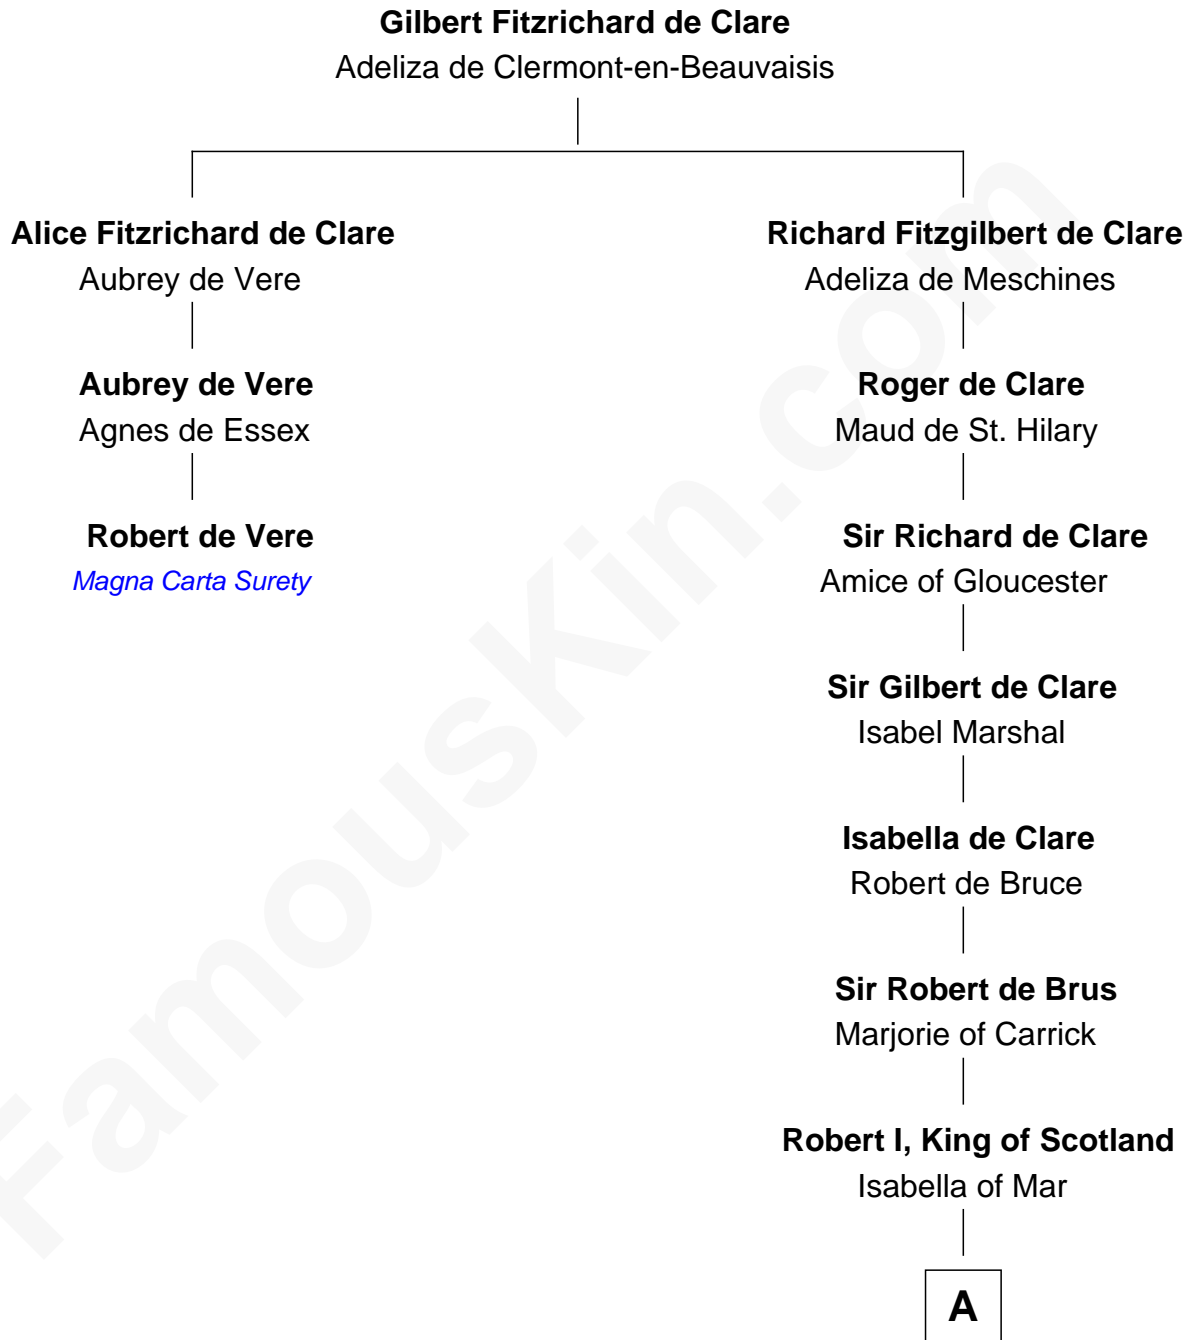

# FamousKin.com Relationship Chart of

**Robert de Vere**

*Magna Carta Surety*

2nd cousin 18 times removed of

**Philip Livingston**

*Signer of the Declaration of Independence*

**A**

**Marjorie Bruce**

Walter Stewart

**Robert II, King of Scotland**

Euphemia of Ross

**Elizabeth Stewart**

Sir David Lindsay

**Elizabeth Lindsay**

Sir Robert Erskine

**Christian Erskine**

Patrick Graham

**Elizabeth Graham**

William Livingston

**William Livingston**

Janet Bruce

**Alexander Livingston**

Barbara Forrester

**Barbara Livingston**