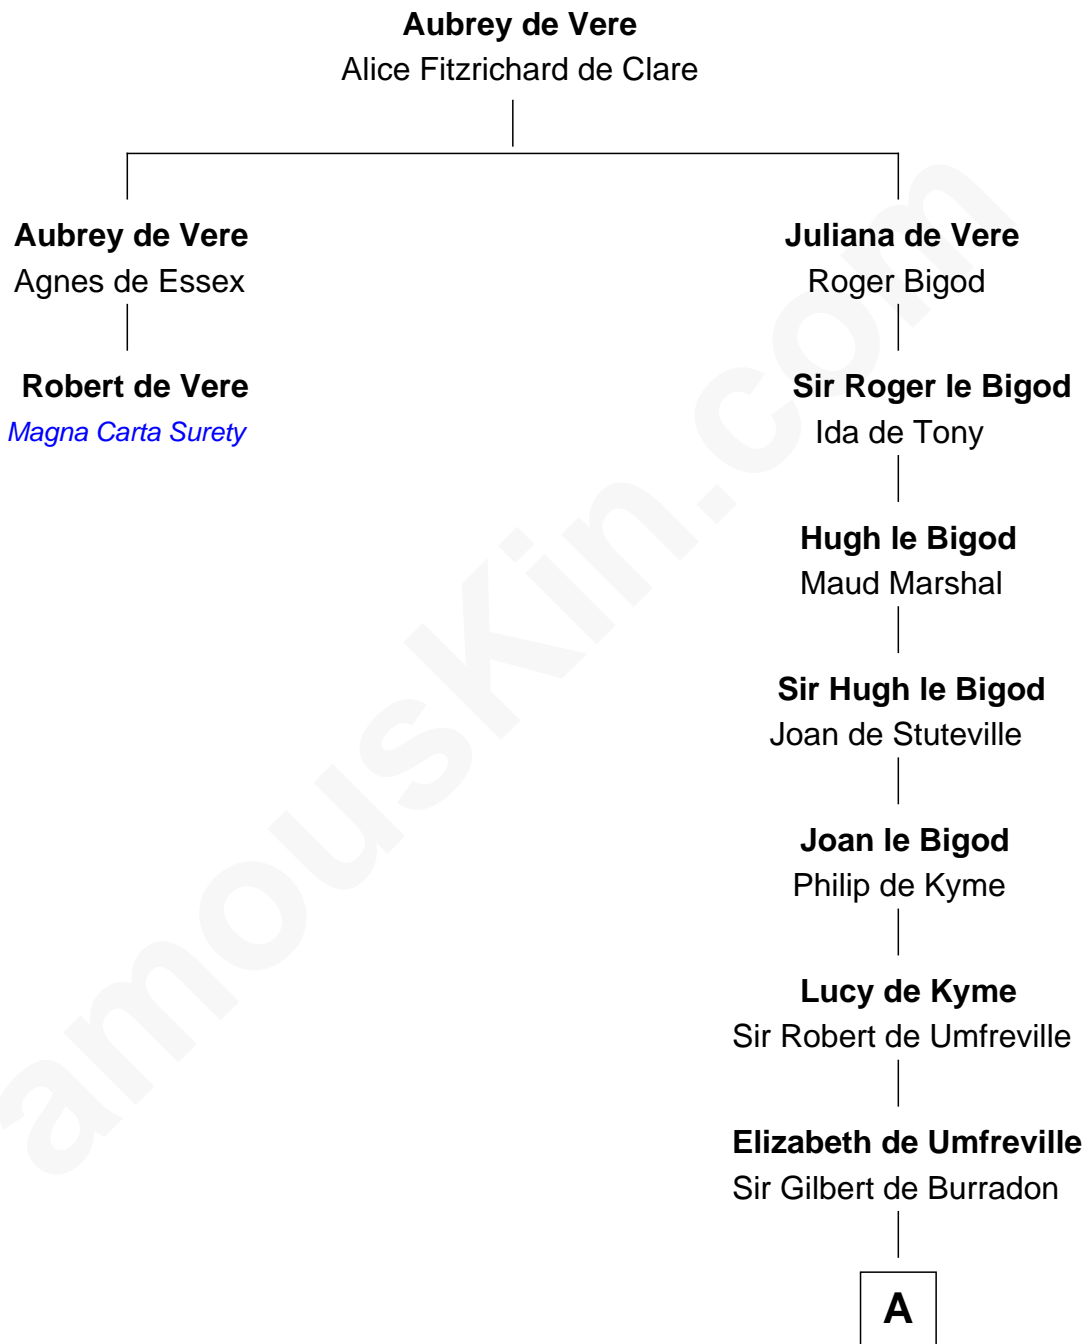

# FamousKin.com Relationship Chart of

**Robert de Vere**

*Magna Carta Surety*

1st cousin 20 times removed of

**Charles Carroll**

*Signer of the Declaration of Independence*

**A**

**Eleanor de Burradon**

Sir Henry Tailboys

**Sir Walter Tailboys**

Margaret - - - - -

**Sir Walter Tailboys**

**Margaret Tailboys**

Richard Pinchbeck

**Sir Thomas Pinchbeck**

Anne Greene