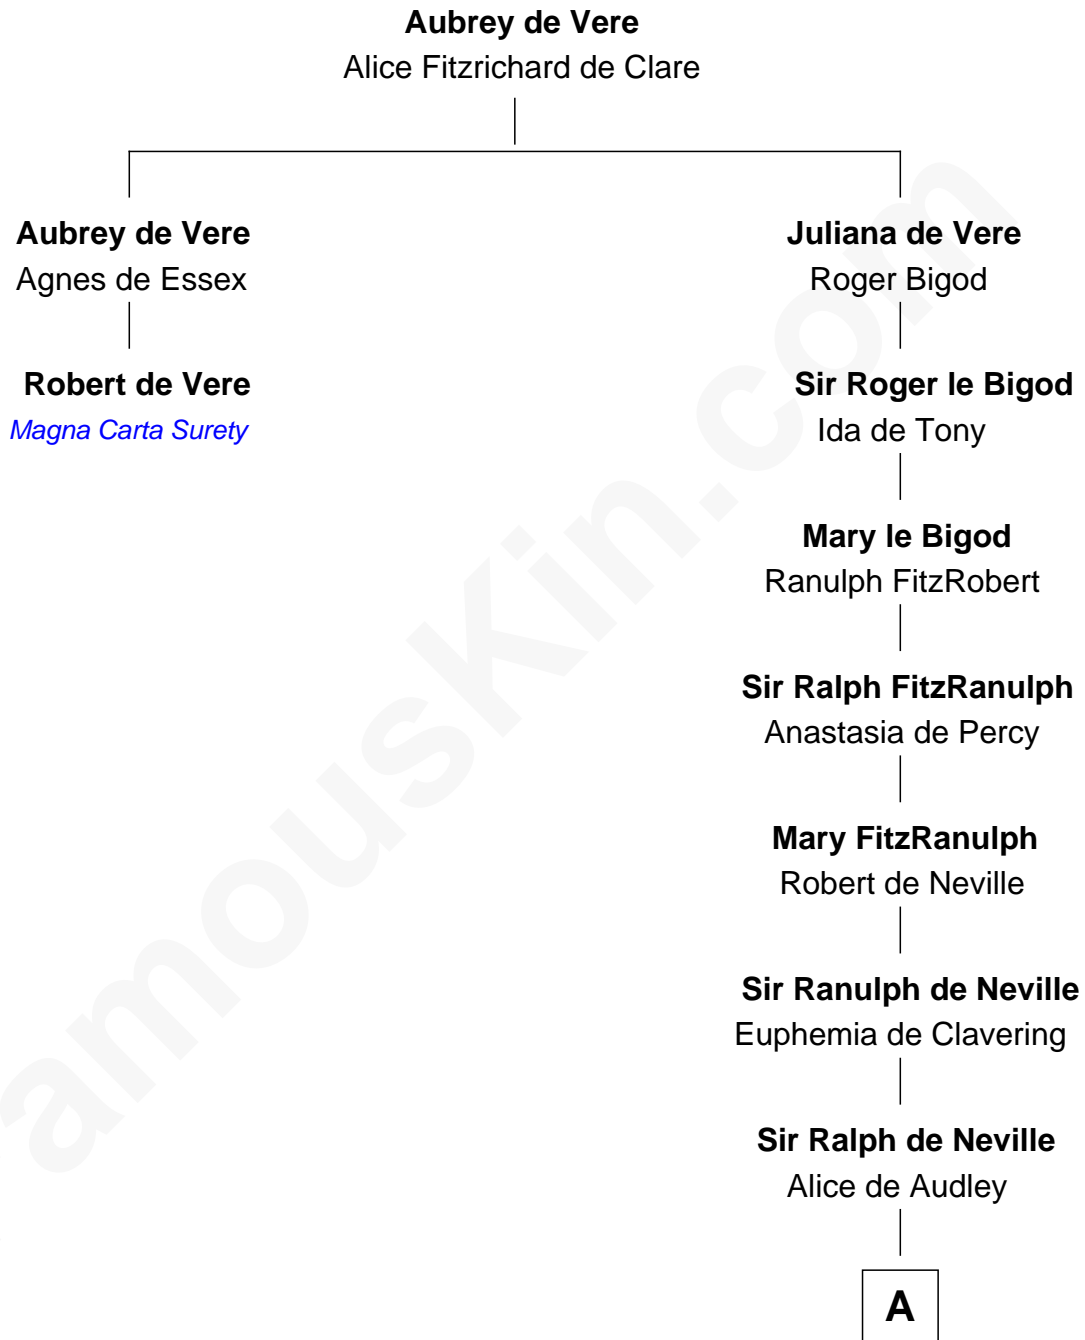

FamousKin.com Relationship Chart of

Robert de Vere

Magna Carta Surety

1st cousin 18 times removed of

John Carroll

Founder of Georgetown University

A

Sir John de Neville