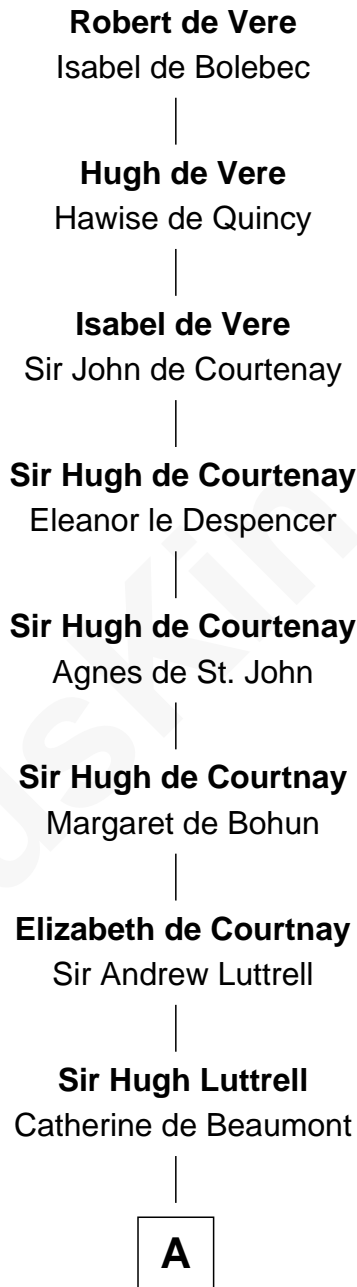

# FamousKin.com Relationship Chart of

**Robert de Vere**

*Magna Carta Surety*

24th Great-grandfather of

**Jordan Peele**

*TV and Movie Actor*

**A**

**Elizabeth Luttrell**

John Stratton

**Elizabeth Stratton**

John Andrews

**Elizabeth Andrews**

Sir Thomas de Windsor

**Sir Andrews de Windsor**

Elizabeth Blount

**Edith Windsor**

George Ludlow

**Thomas Ludlow**

Jane Pyle

**Roger Ludlow**

Mary Cogan

**Sarah Ludlow**

Rev. Nathaniel Brewster

**Hannah Brewster**