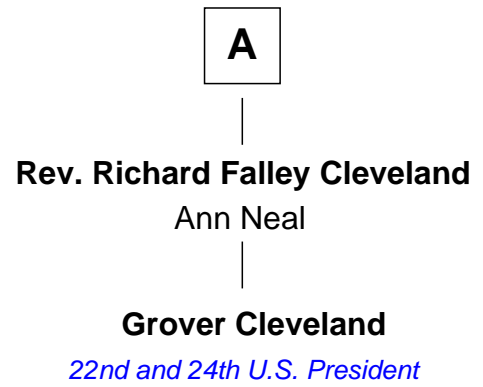

FamousKin.com