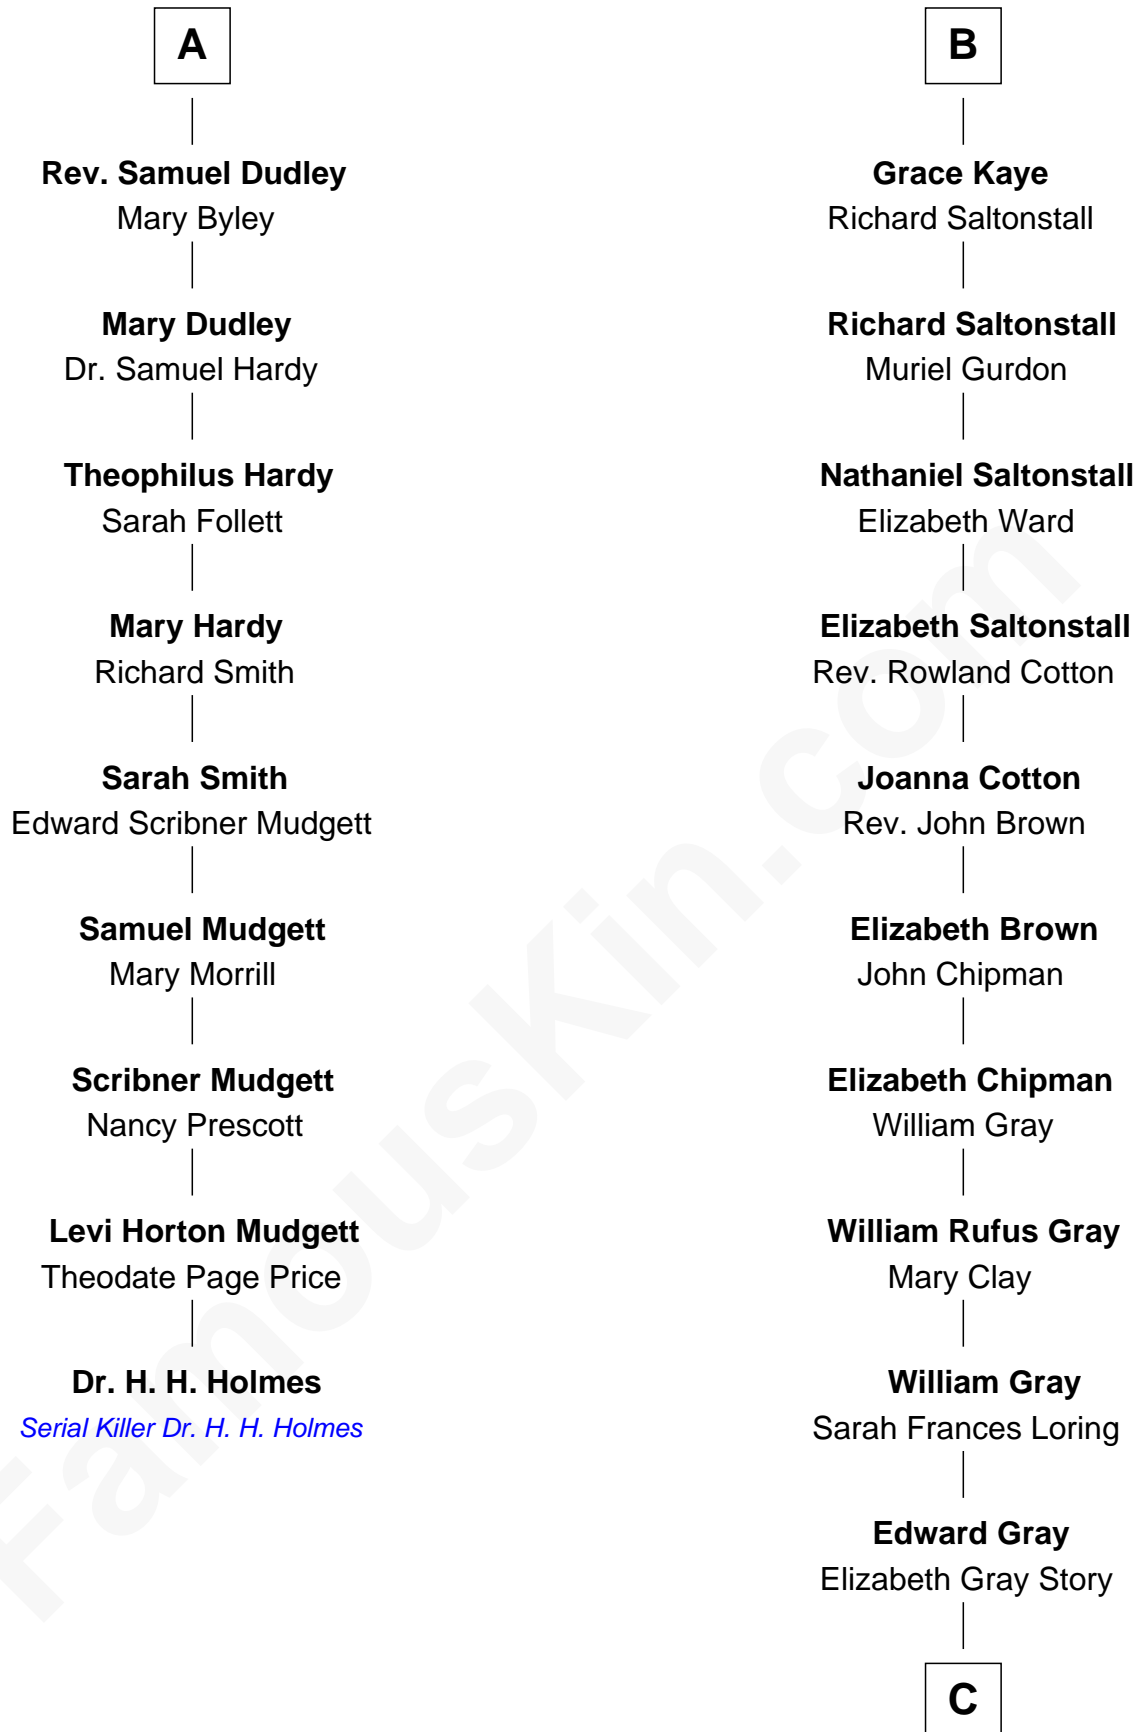

FamousKin.com Relationship Chart of

Dr. H. H. Holmes

Serial Killer aka "Devil in the White City"

15th cousin 4 times removed of

Story Musgrave

NASA Astronaut

C

Marguerite Gray
John Butler Swann

Marguerite Swann
Percy Musgrave

Story Musgrave
NASA Astronaut

FamousKin.com