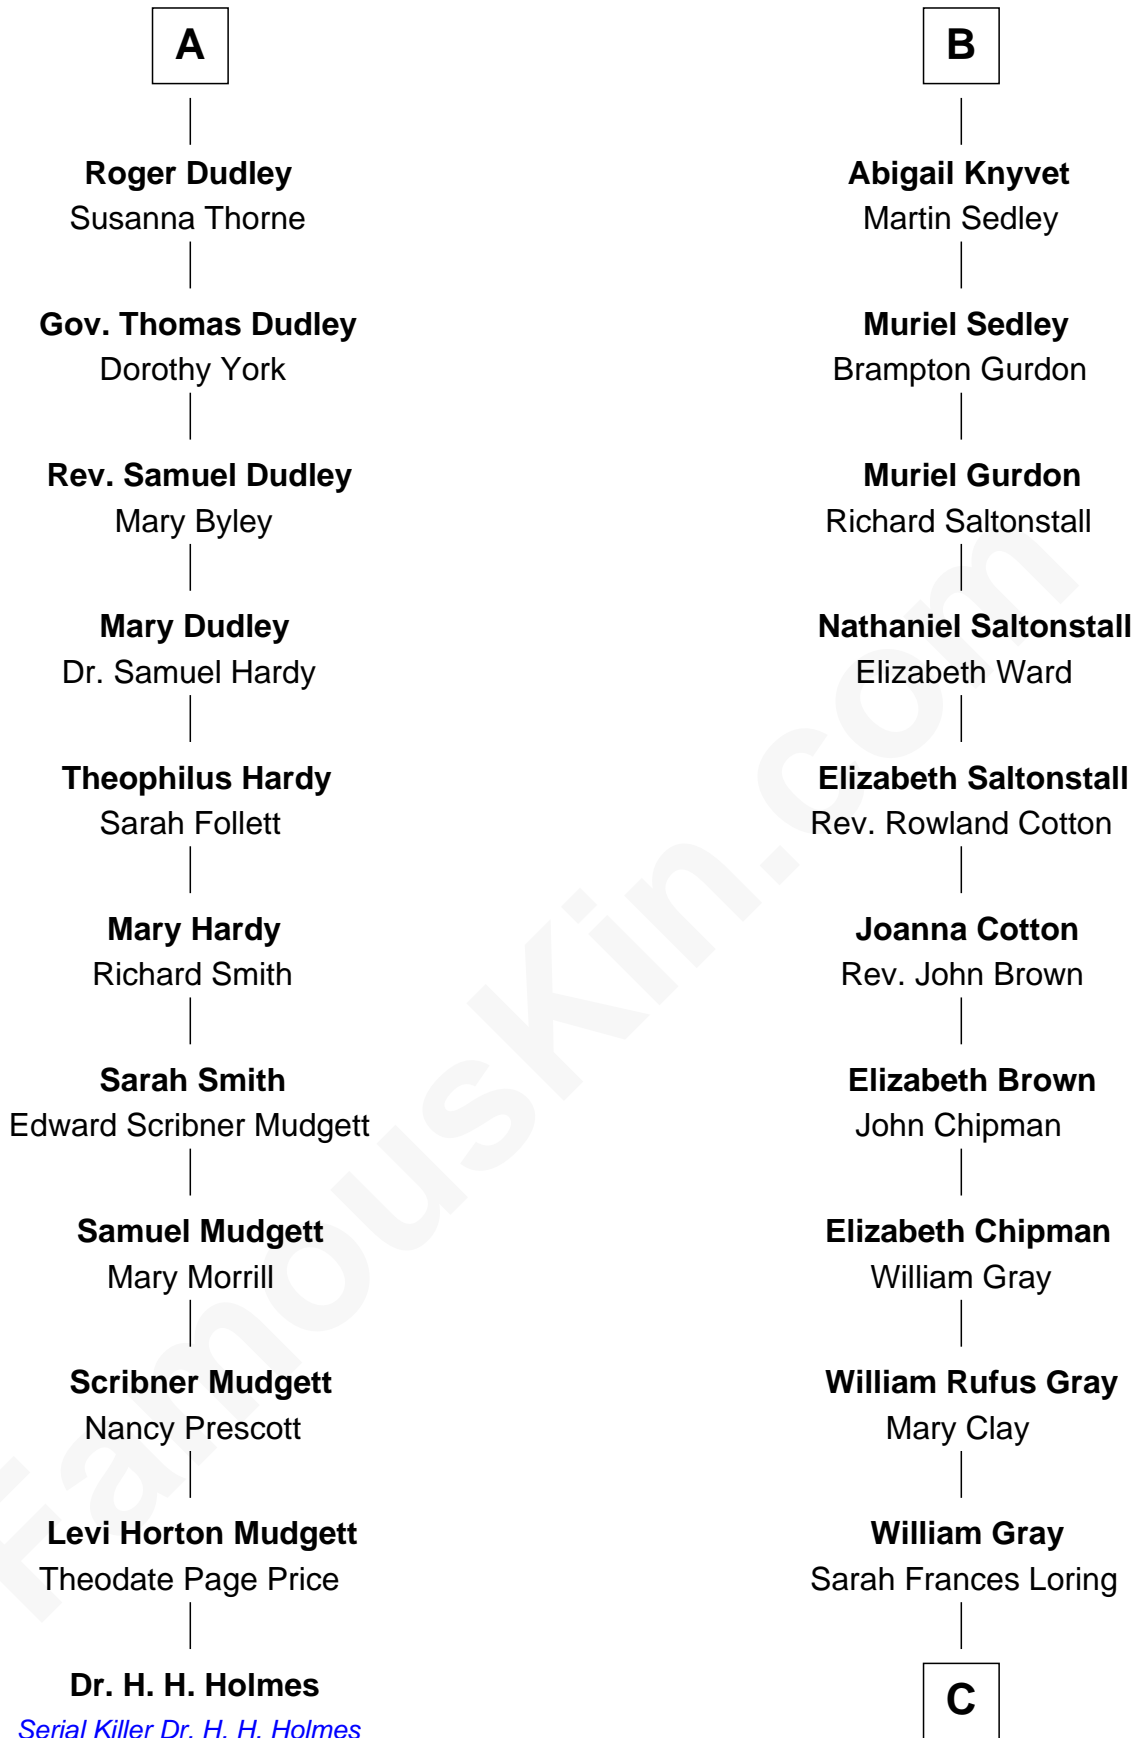

FamousKin.com Relationship Chart of

Dr. H. H. Holmes

Serial Killer aka "Devil in the White City"

17th cousin 3 times removed of

Story Musgrave

NASA Astronaut

C

Edward Gray
Elizabeth Gray Story

Marguerite Gray
John Butler Swann

Marguerite Swann
Percy Musgrave

Story Musgrave
NASA Astronaut

FamousKin.com