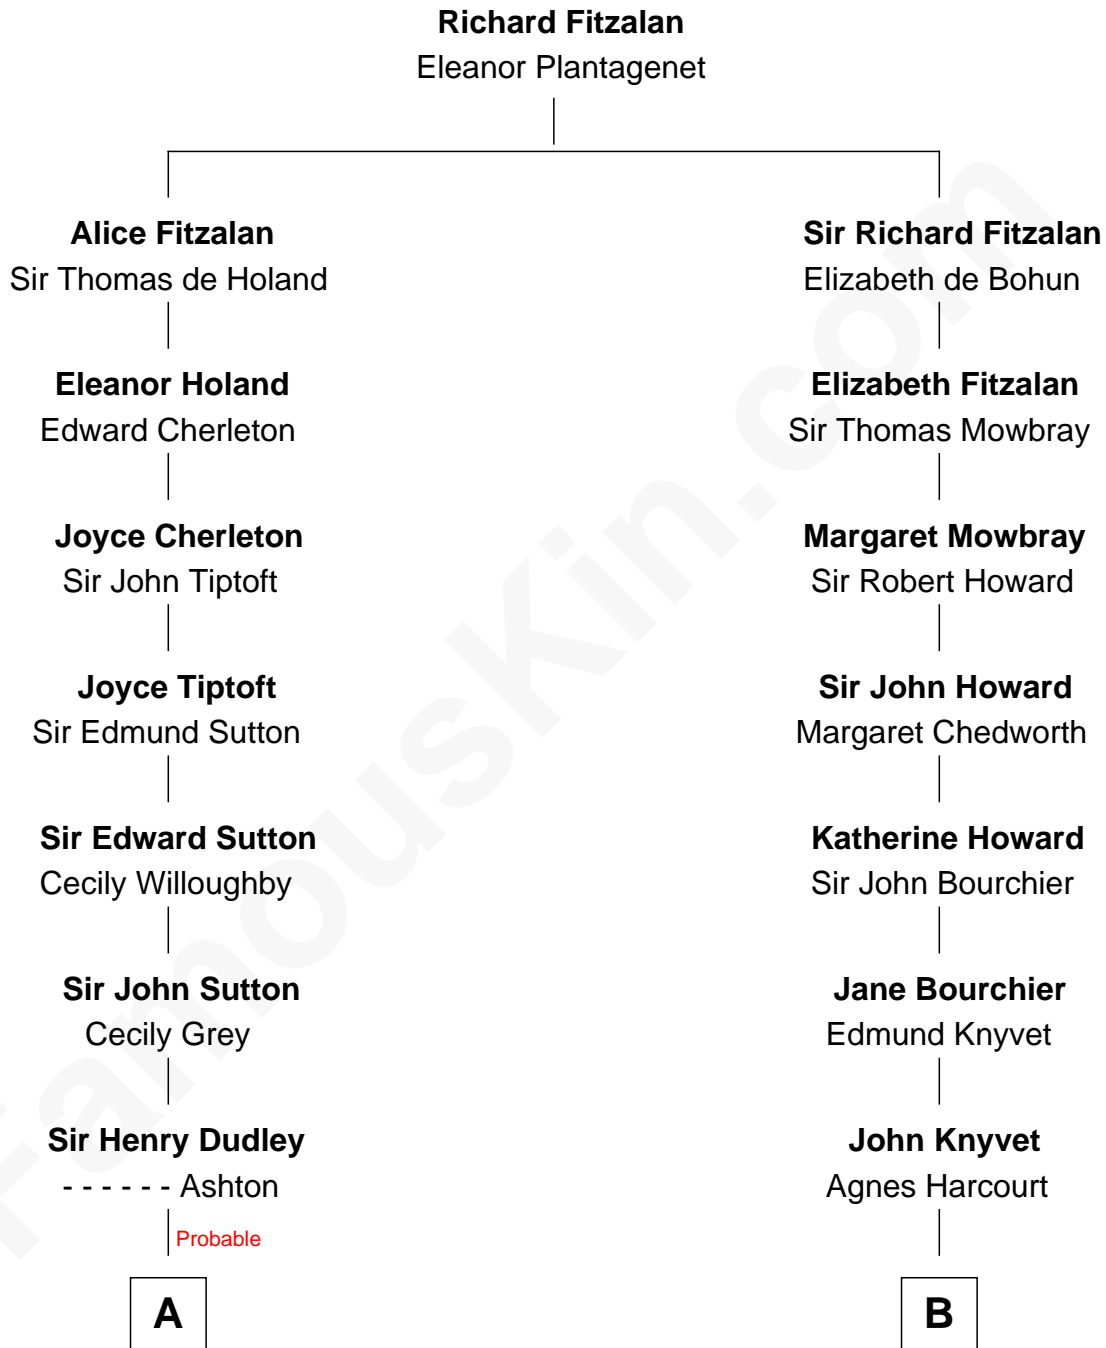

FamousKin.com Relationship Chart of

Dr. H. H. Holmes

Serial Killer aka "Devil in the White City"

17th cousin 3 times removed of

Story Musgrave

NASA Astronaut

C

Edward Gray
Elizabeth Gray Story

Marguerite Gray
John Butler Swann

Marguerite Swann
Percy Musgrave

Story Musgrave
NASA Astronaut

FamousKin.com