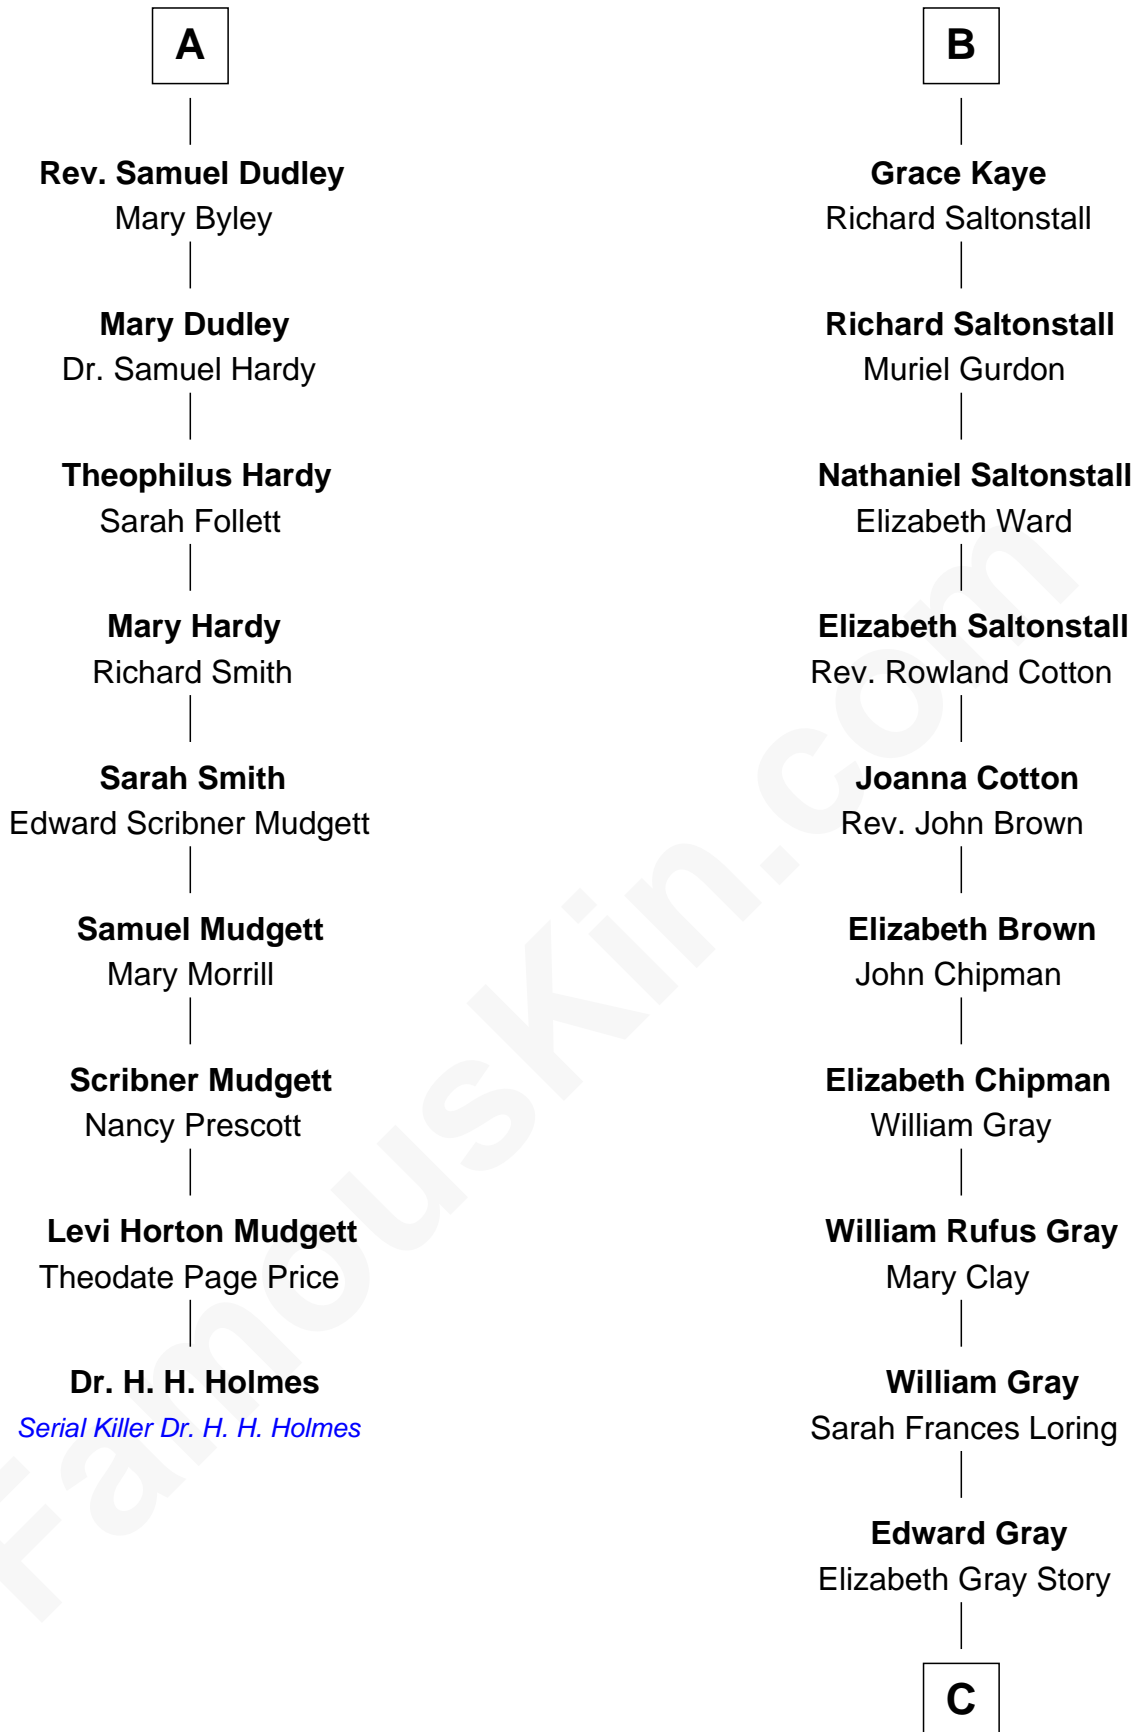

# FamousKin.com Relationship Chart of

**Dr. H. H. Holmes**

*Serial Killer aka "Devil in the White City"*

15th cousin 4 times removed of

**Story Musgrave**

*NASA Astronaut*

**Sir Ralph Neville**

Joan Beaufort

**Katherine Neville**  
Sir Thomas Strangeways

**Joan Strangeways**  
Sir William Willoughby

**Cecily Willoughby**  
Sir Edward Sutton

**Sir John Sutton**  
Cecily Grey

**Sir Henry Dudley**  
----- Ashton

Probable

**Roger Dudley**  
Susanna Thorne

**Gov. Thomas Dudley**  
Dorothy York

**A**

**Eleanor Neville**  
Sir Henry Percy

**Sir Henry Percy**  
Eleanor Poynings

**Margaret Percy**  
Sir William Gascoigne

**Dorothy Gascoigne**  
Sir Ninian Markenfield

**Alice Markenfield**  
Sir Robert Mauleverer

**Dorothy Mauleverer**  
John Kaye

**Robert Kaye**  
Anne Flower

**B**

**C**

**Marguerite Gray**  
John Butler Swann