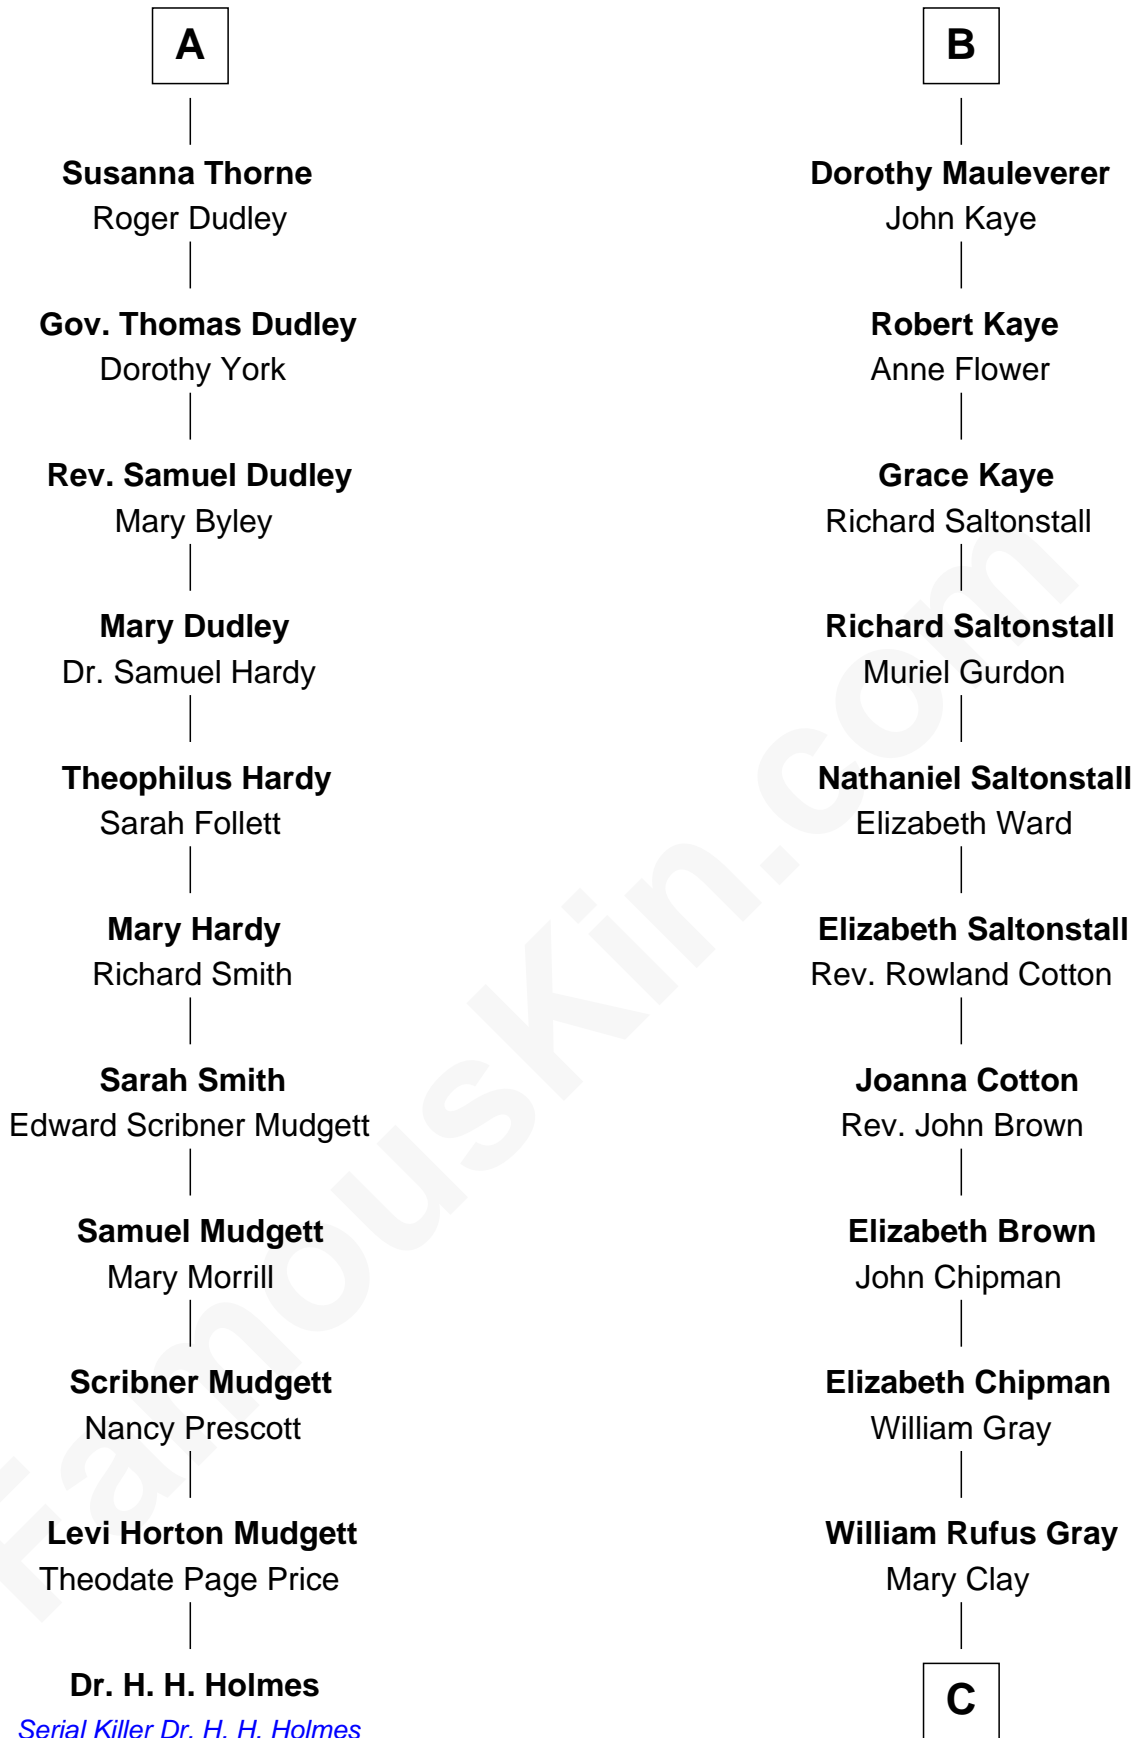

FamousKin.com Relationship Chart of

Dr. H. H. Holmes

Serial Killer aka "Devil in the White City"

17th cousin 4 times removed of

Story Musgrave

NASA Astronaut

Sir John Grey

Avice Marmion

C

William Gray

Sarah Frances Loring

Edward Gray

Elizabeth Gray Story

Marguerite Gray

John Butler Swann

Marguerite Swann

Percy Musgrave

Story Musgrave

NASA Astronaut