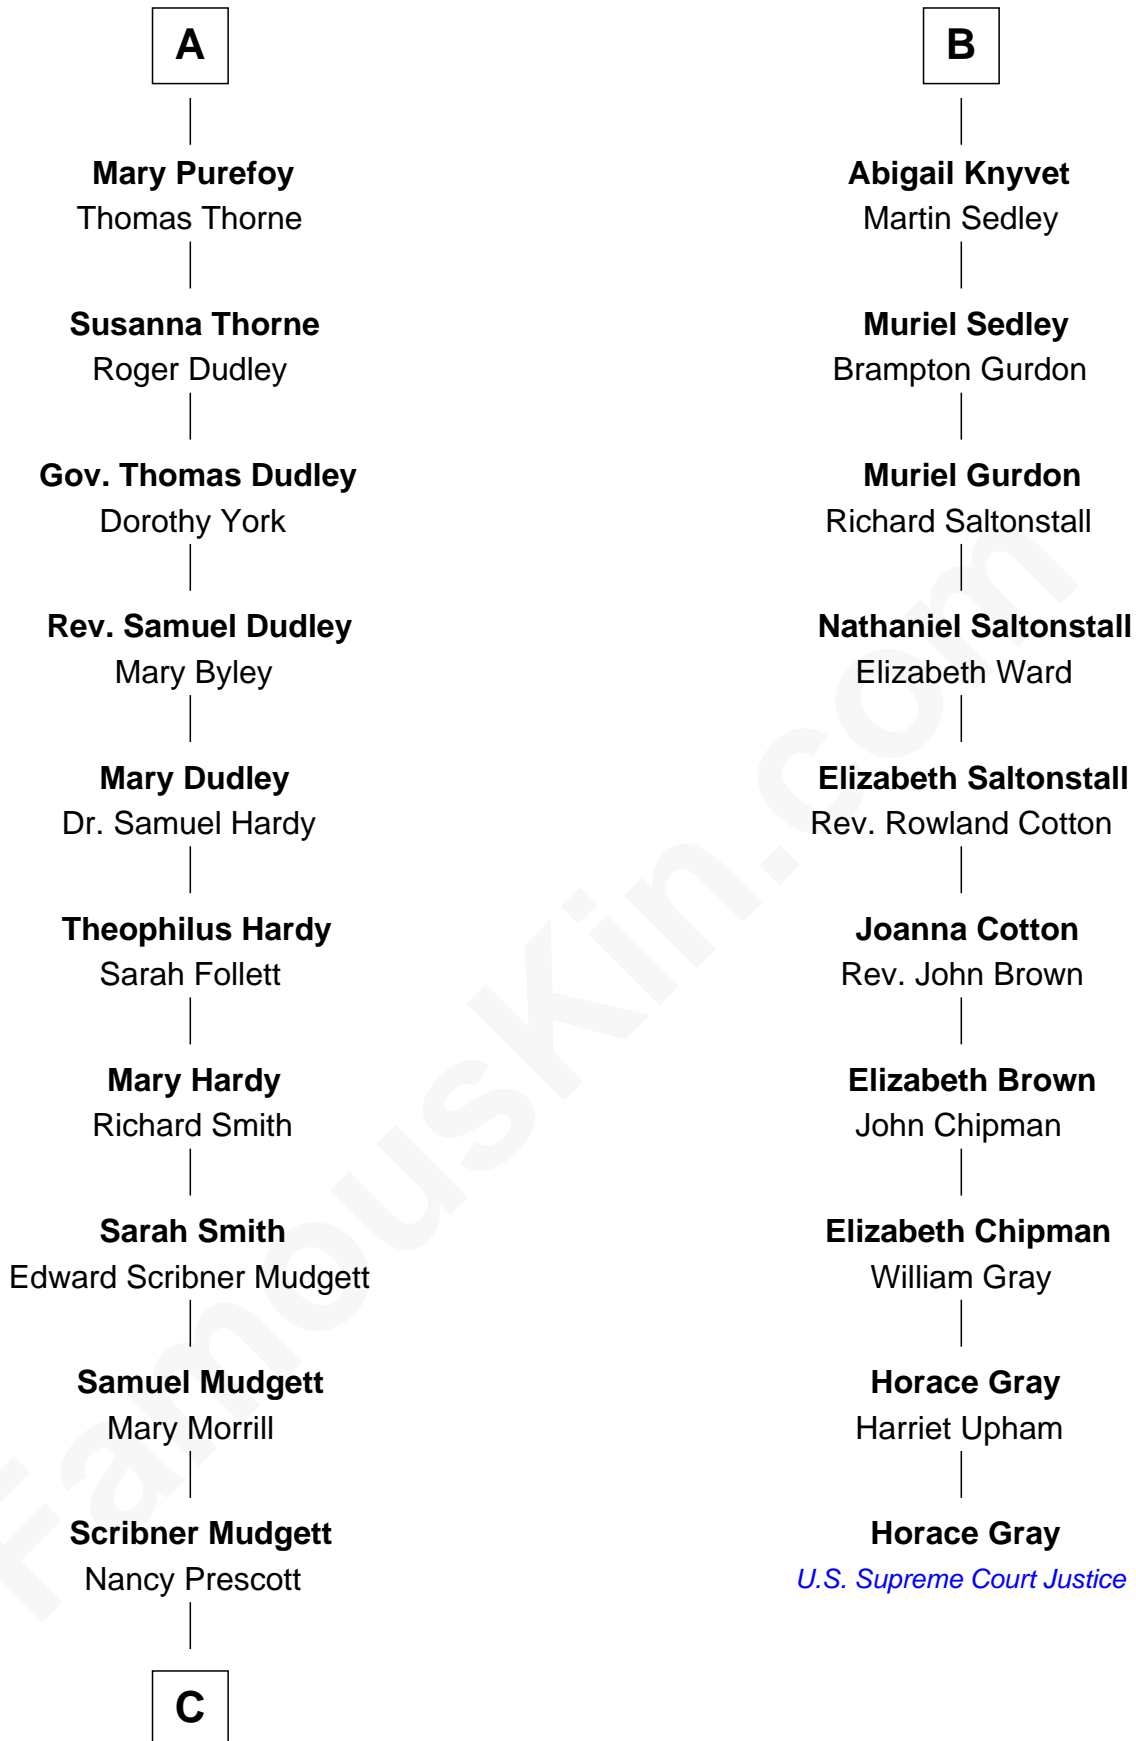

FamousKin.com Relationship Chart of

Dr. H. H. Holmes

Serial Killer aka "Devil in the White City"

16th cousin 2 times removed of

Horace Gray

U.S. Supreme Court Justice

Sir John Howard

Alice de Bois

Joan Howard
Sir Peter de Brewes

Beatrice Brewes
Sir Hugh Shirley

Sir Ralph Shirley
Joan Basset

Beatrice Shirley
John Brome

Isabel Brome
John Denton

Alice Denton
Nicholas Purefoy

Edward Purefoy
Anne Fettiplace

A

Sir Robert Howard
Margaret de Scales

Sir John Howard
Alice Tendring

Sir Robert Howard
Margaret Mowbray

Sir John Howard
Margaret Chedworth

Katherine Howard
Sir John Bouchier

Jane Bouchier
Edmund Knyvet

John Knyvet
Agnes Harcourt

B

C

—
Levi Horton Mudgett

Theodate Page Price

—
Dr. H. H. Holmes

Serial Killer Dr. H. H. Holmes

FamousKin.com