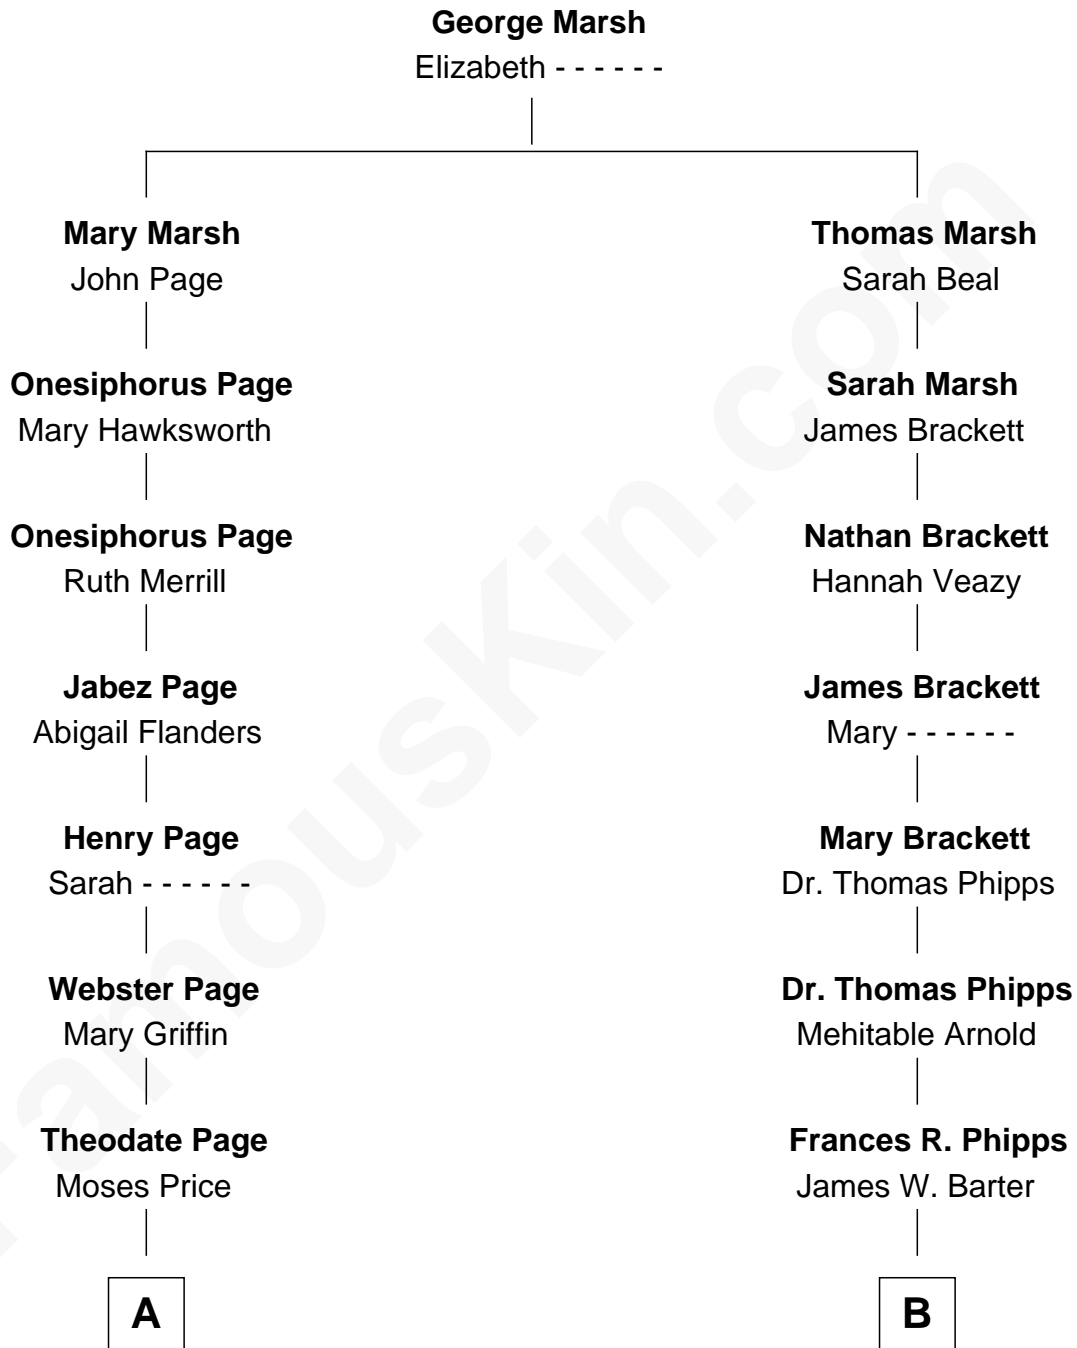

# FamousKin.com Relationship Chart of

**Dr. H. H. Holmes**

*Serial Killer aka "Devil in the White City"*

8th cousin 2 times removed of

**Linda Hunt**

*TV and Movie Actress*

**A**

**Theodate Page Price**

Levi Horton Mudgett

**Dr. H. H. Holmes**

*Serial Killer Dr. H. H. Holmes*

**B**

**Helen F. Barter**

Manning Charles Davy

**Louise Phipps Davy**

Charles Edwin Hunt

**Raymond Davy Hunt**

Elsie R. Doying

**Linda Hunt**

*TV and Movie Actress*