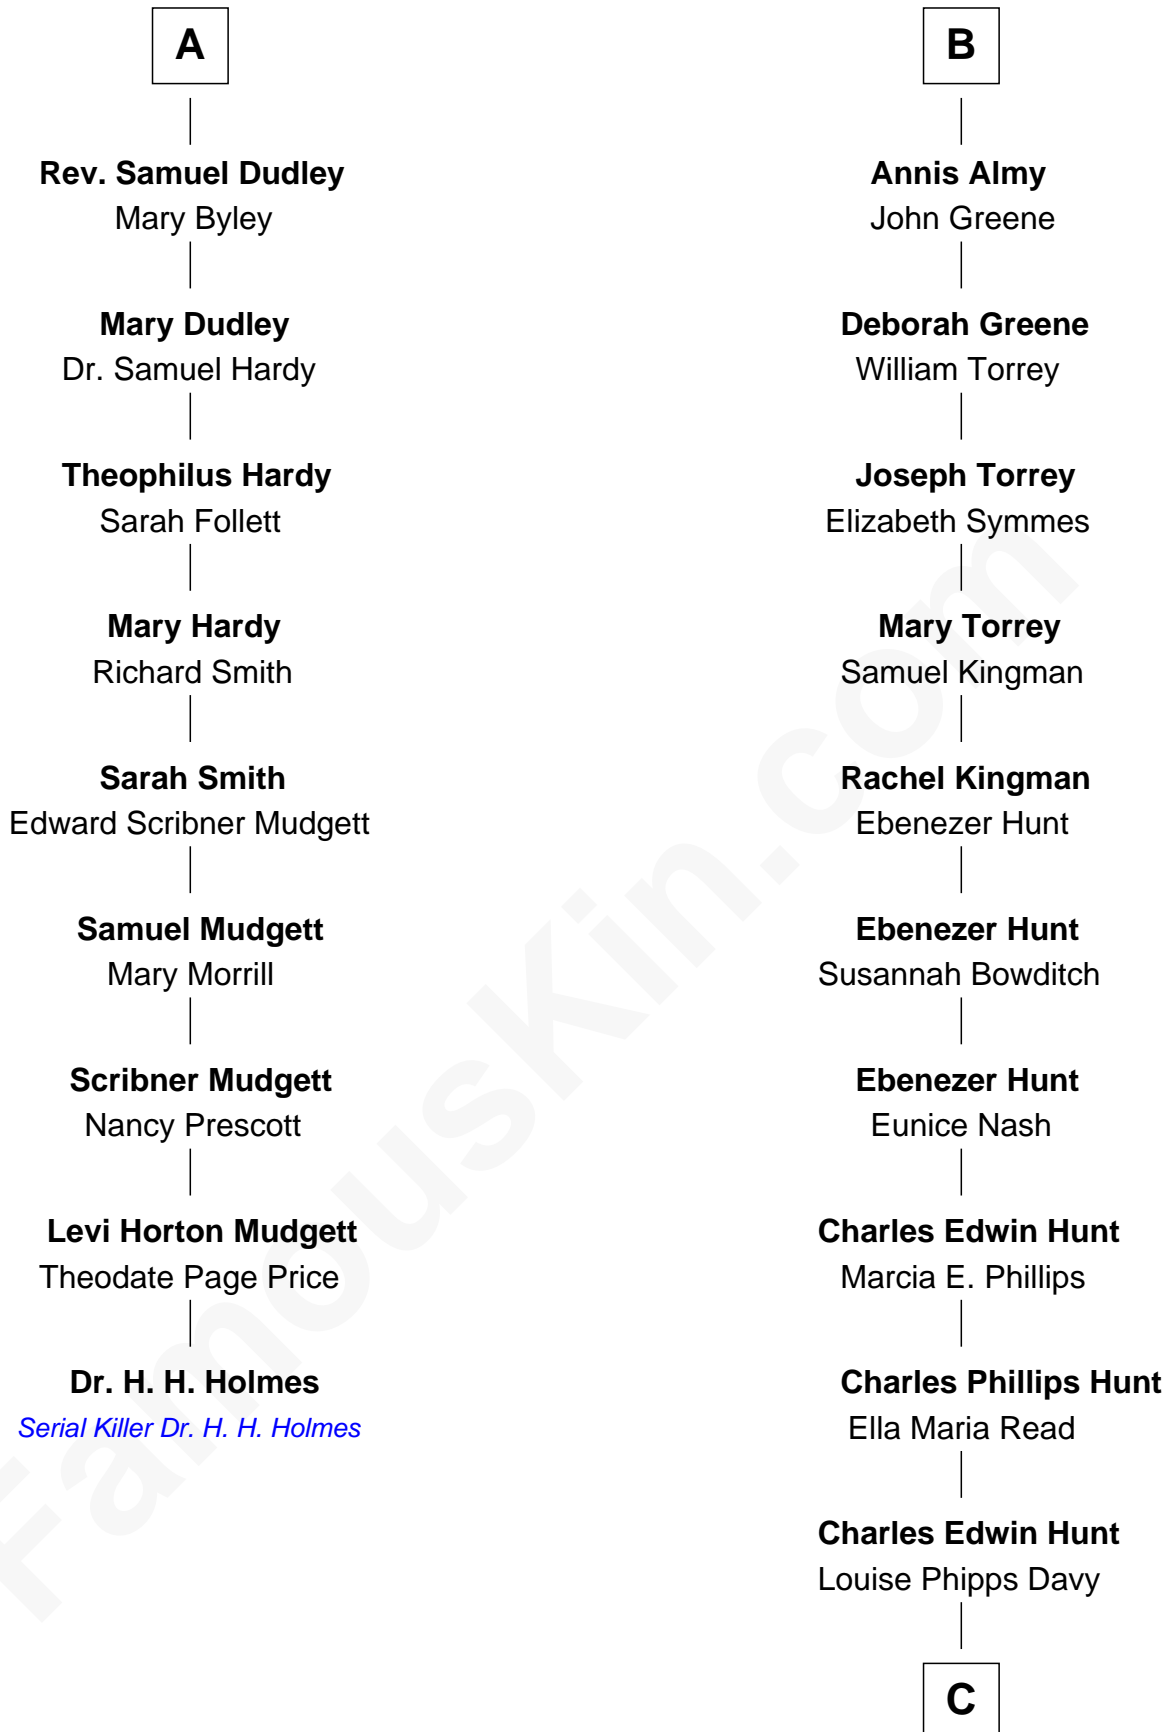

# FamousKin.com Relationship Chart of

**Dr. H. H. Holmes**

*Serial Killer aka "Devil in the White City"*

15th cousin 3 times removed of

**Linda Hunt**

*TV and Movie Actress*

**C**

**Raymond Davy Hunt**