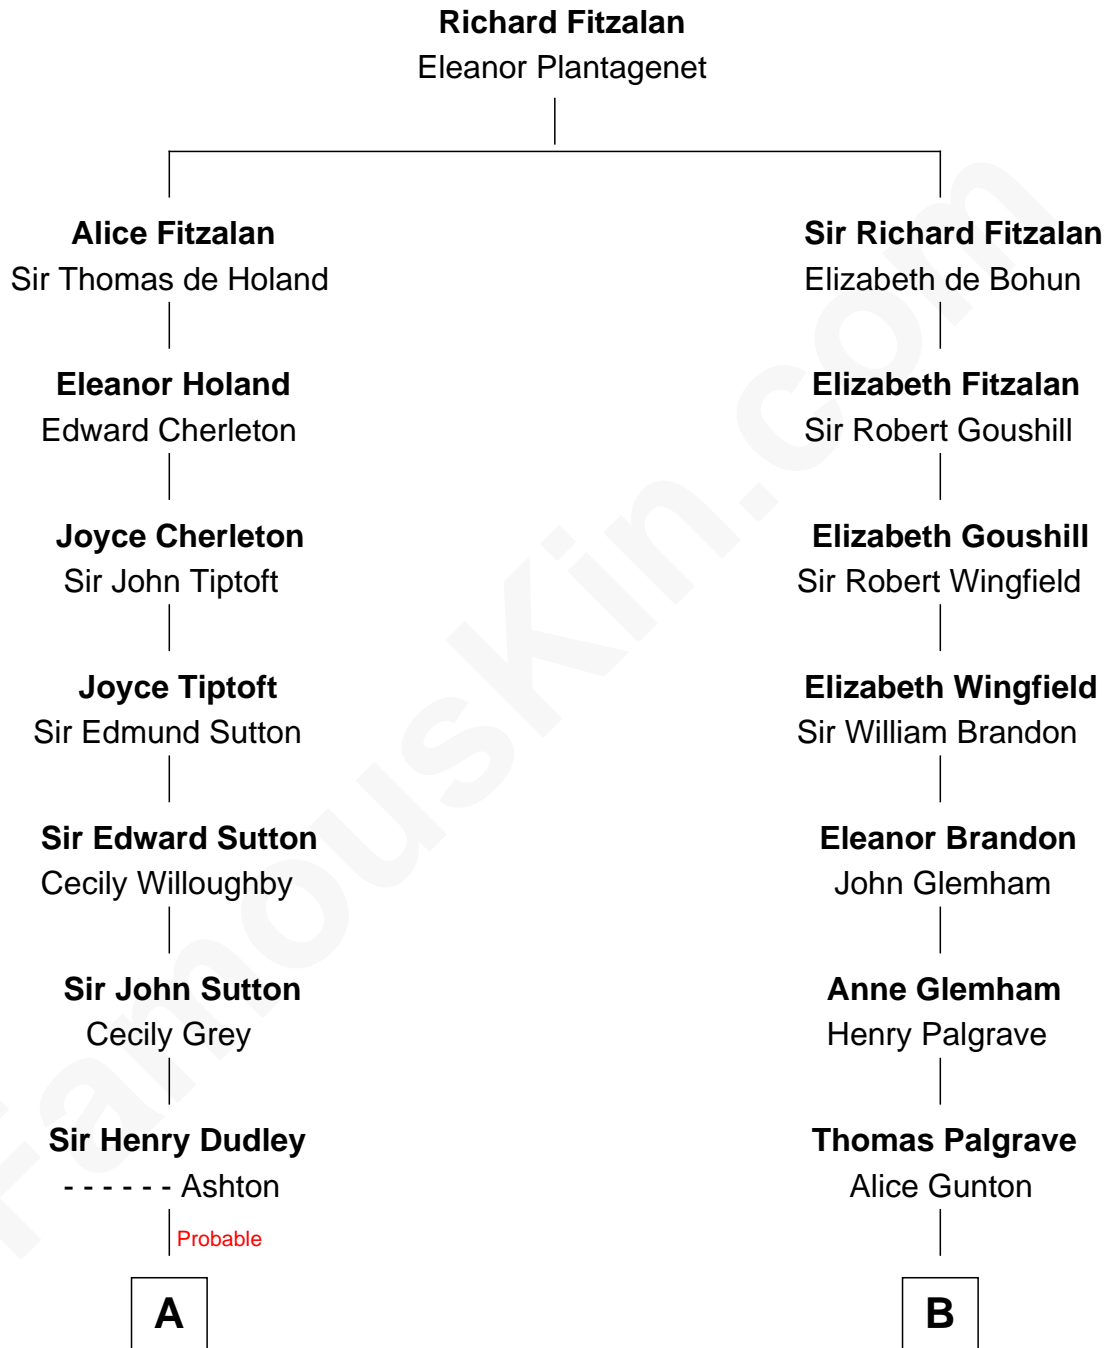

FamousKin.com Relationship Chart of

Dr. H. H. Holmes

Serial Killer aka "Devil in the White City"

17th cousin 2 times removed of

Linda Hunt

TV and Movie Actress

C

Charles Edwin Hunt