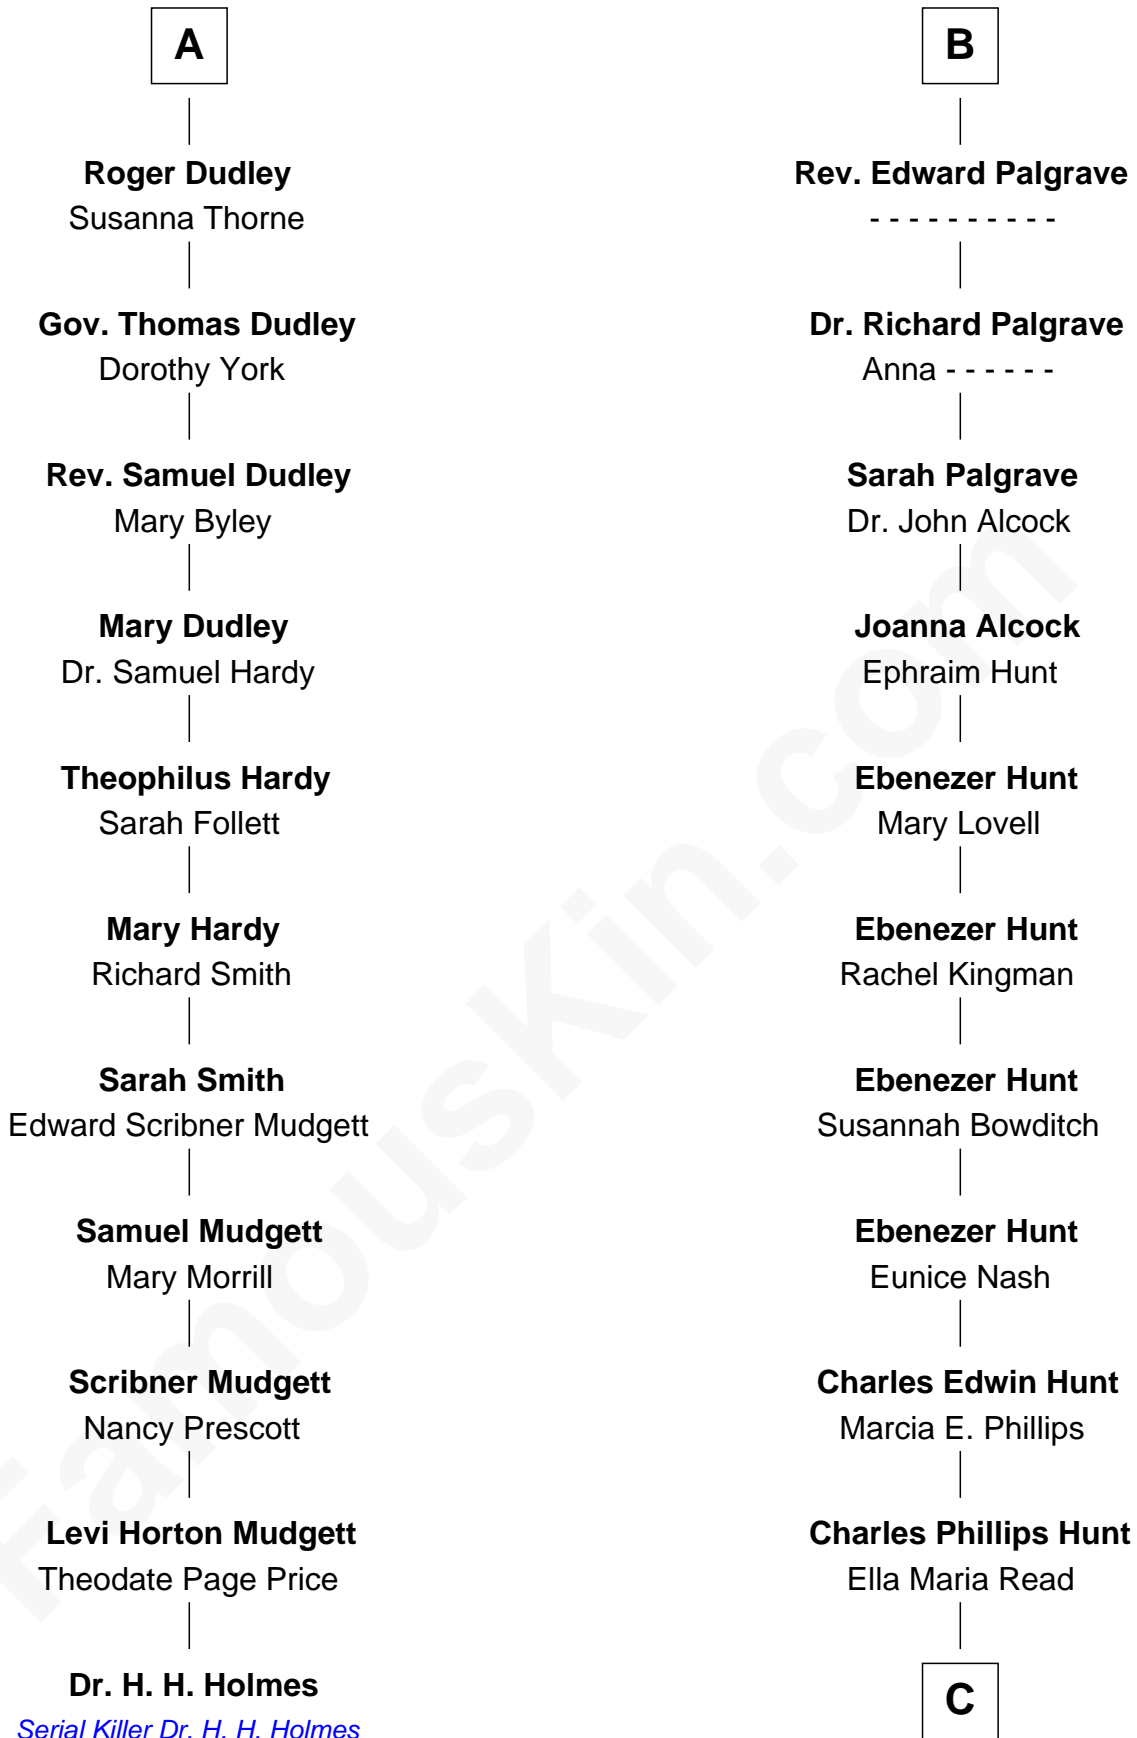

FamousKin.com Relationship Chart of

Dr. H. H. Holmes

Serial Killer aka "Devil in the White City"

17th cousin 2 times removed of

Linda Hunt

TV and Movie Actress

C

Charles Edwin Hunt