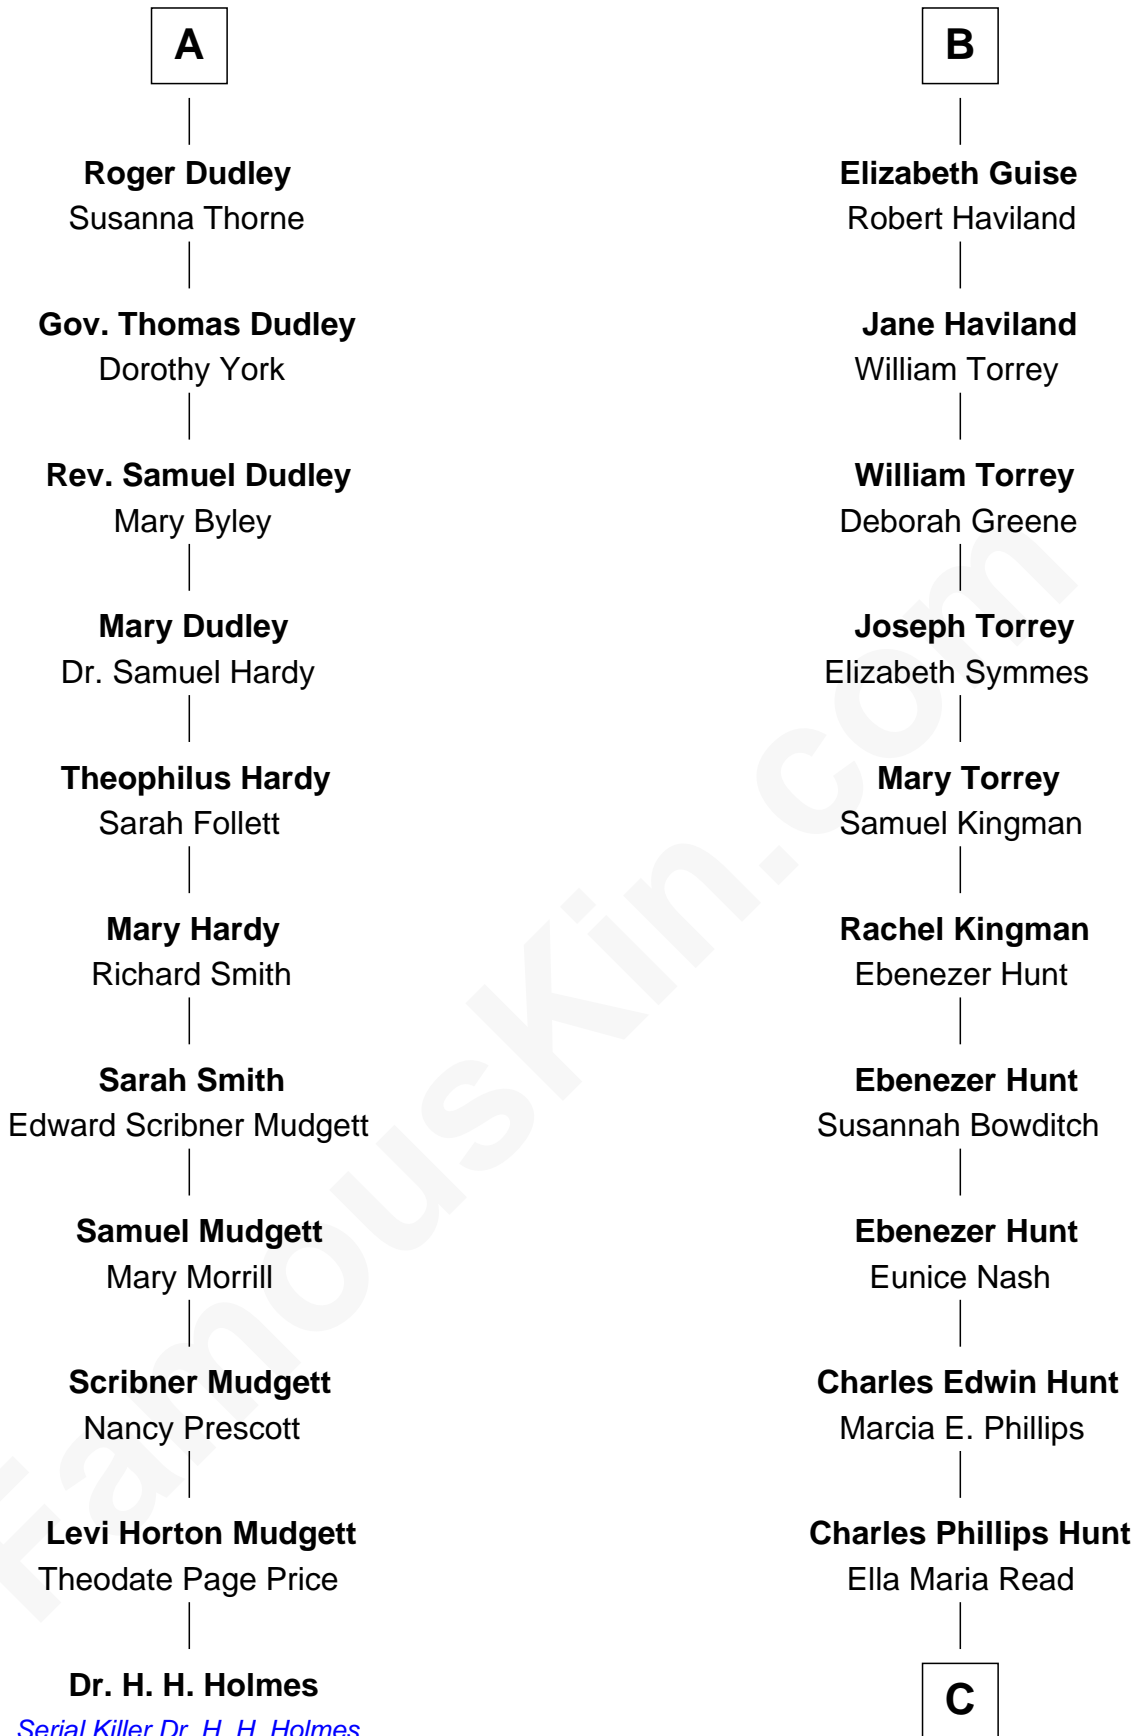

FamousKin.com Relationship Chart of

Dr. H. H. Holmes

Serial Killer aka "Devil in the White City"

17th cousin 2 times removed of

Linda Hunt

TV and Movie Actress

C

Charles Edwin Hunt
Louise Phipps Davy