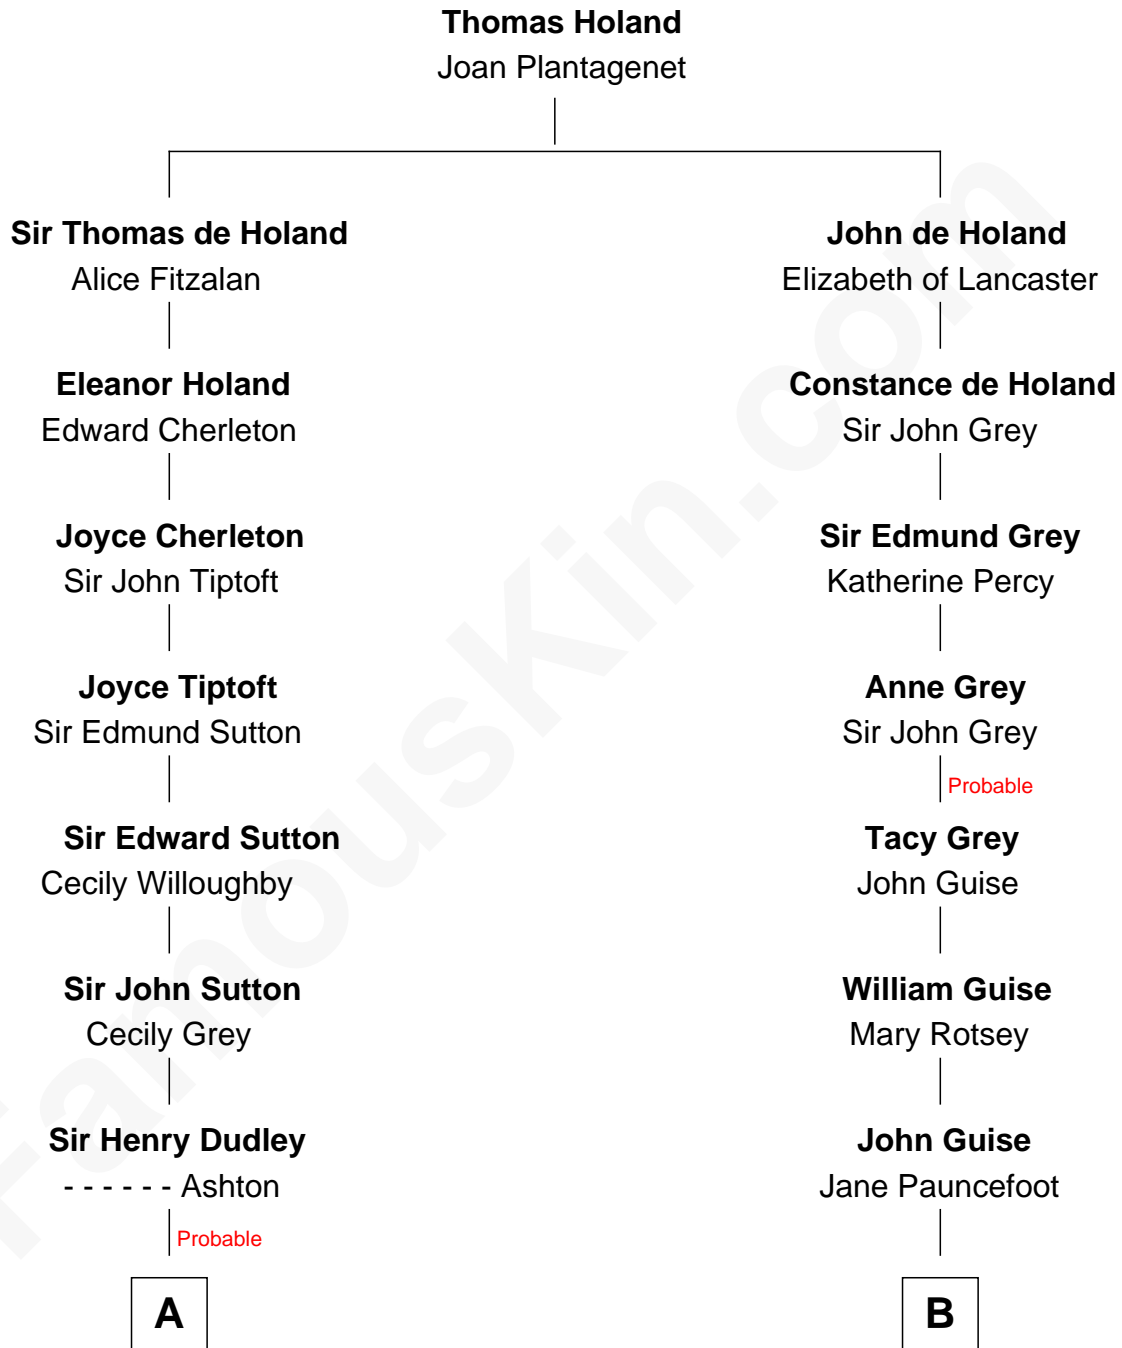

FamousKin.com Relationship Chart of

Dr. H. H. Holmes

Serial Killer aka "Devil in the White City"

17th cousin 2 times removed of

Linda Hunt

TV and Movie Actress

C

Charles Edwin Hunt
Louise Phipps Davy