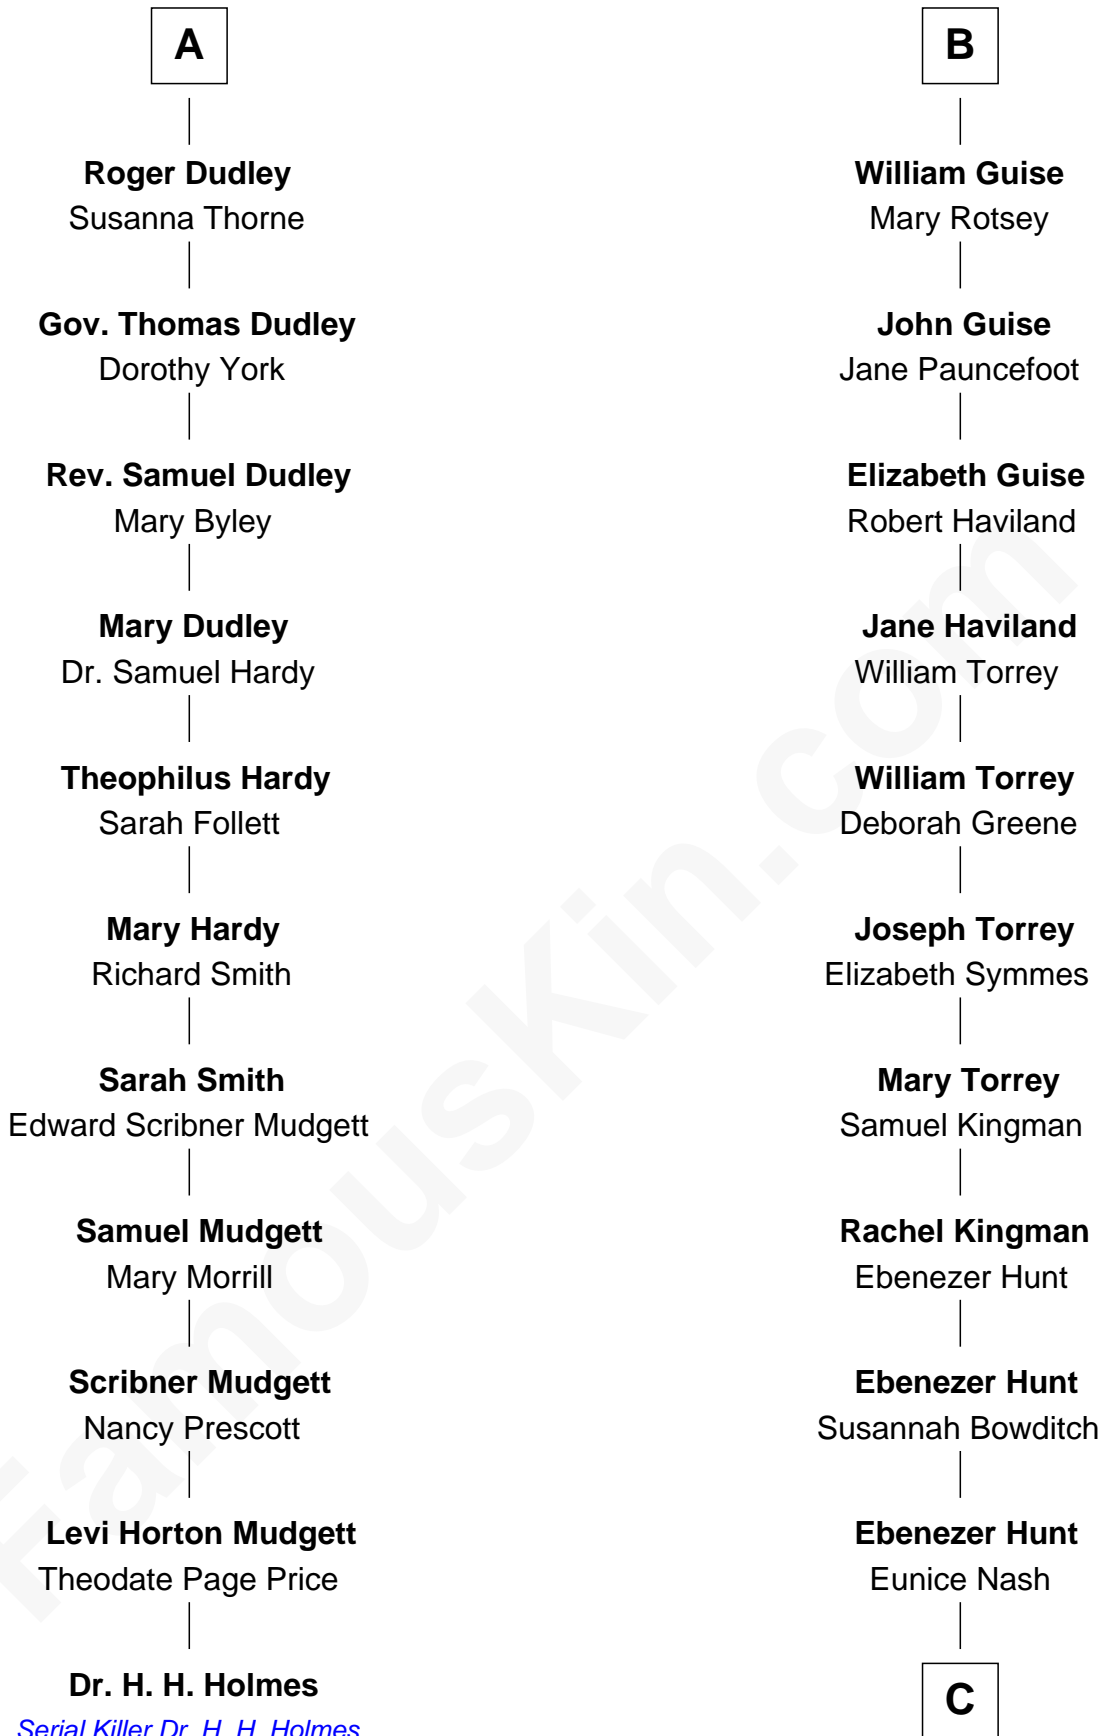

FamousKin.com Relationship Chart of

Dr. H. H. Holmes

Serial Killer aka "Devil in the White City"

17th cousin 4 times removed of

Linda Hunt

TV and Movie Actress

Sir Maurice de Berkeley

Eve la Zouche

Sir William Berkeley

Anne Stafford

Anne Berkeley

Sir John Guise

John Guise

Tacy Grey

B

C