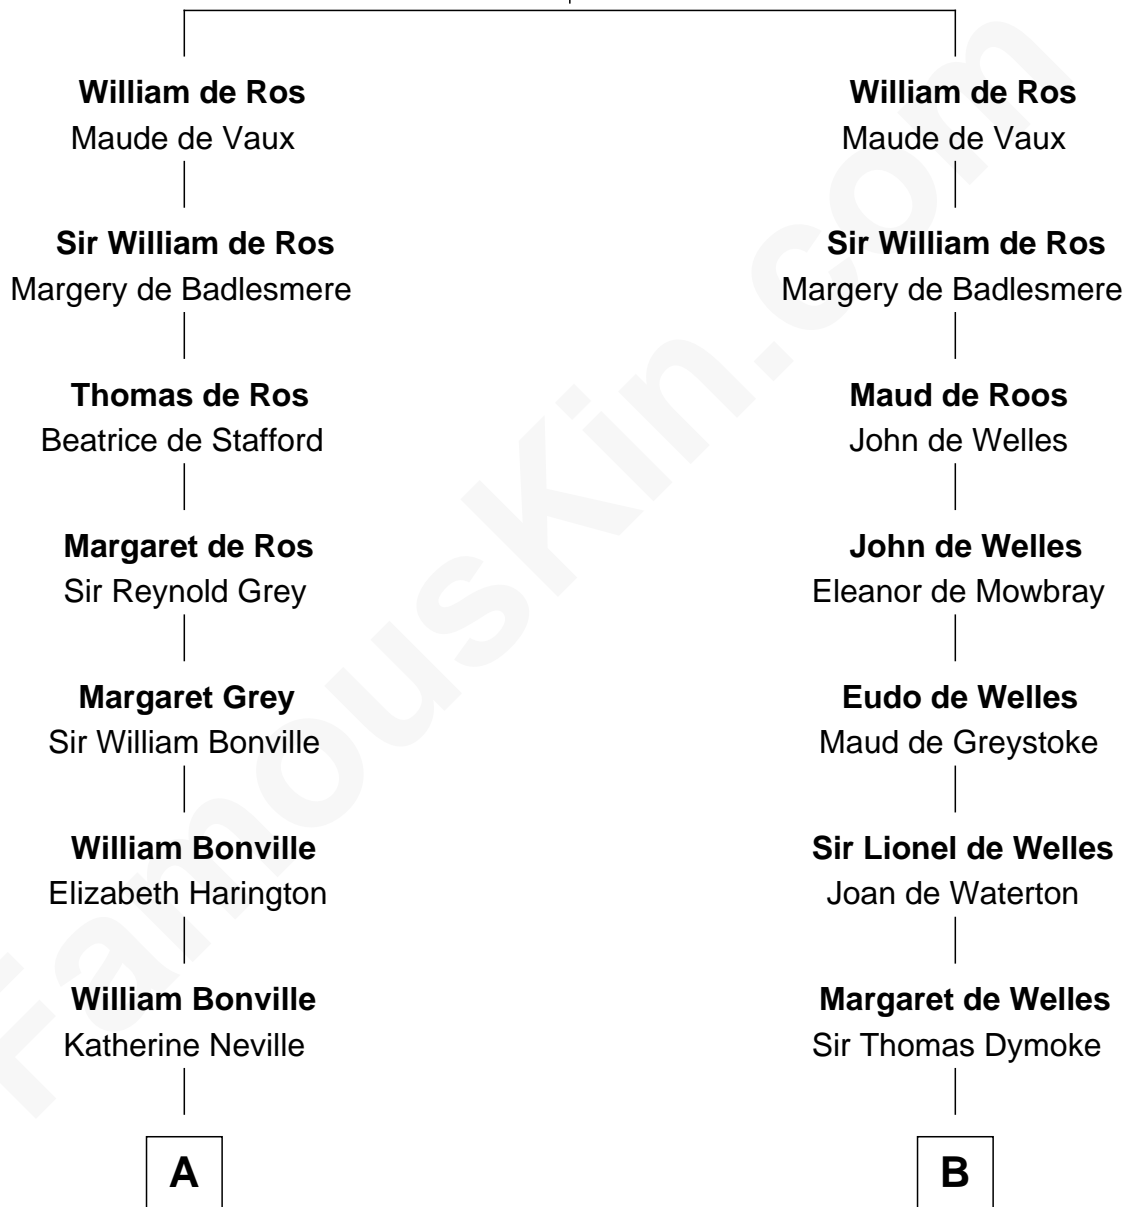

FamousKin.com Relationship Chart of

Dr. H. H. Holmes

Serial Killer aka "Devil in the White City"

20th cousin of

General George S. Patton

U.S. Army - World War II

Sir Robert de Ros

Isabel de Aubeney

Serial Killer Dr. H. H. Holmes

D

Susanna Thompson Thorton

Andrew Glassell

Susan Thornton Glassell

George Smith Patton

George Smith Patton

Ruth Wilson