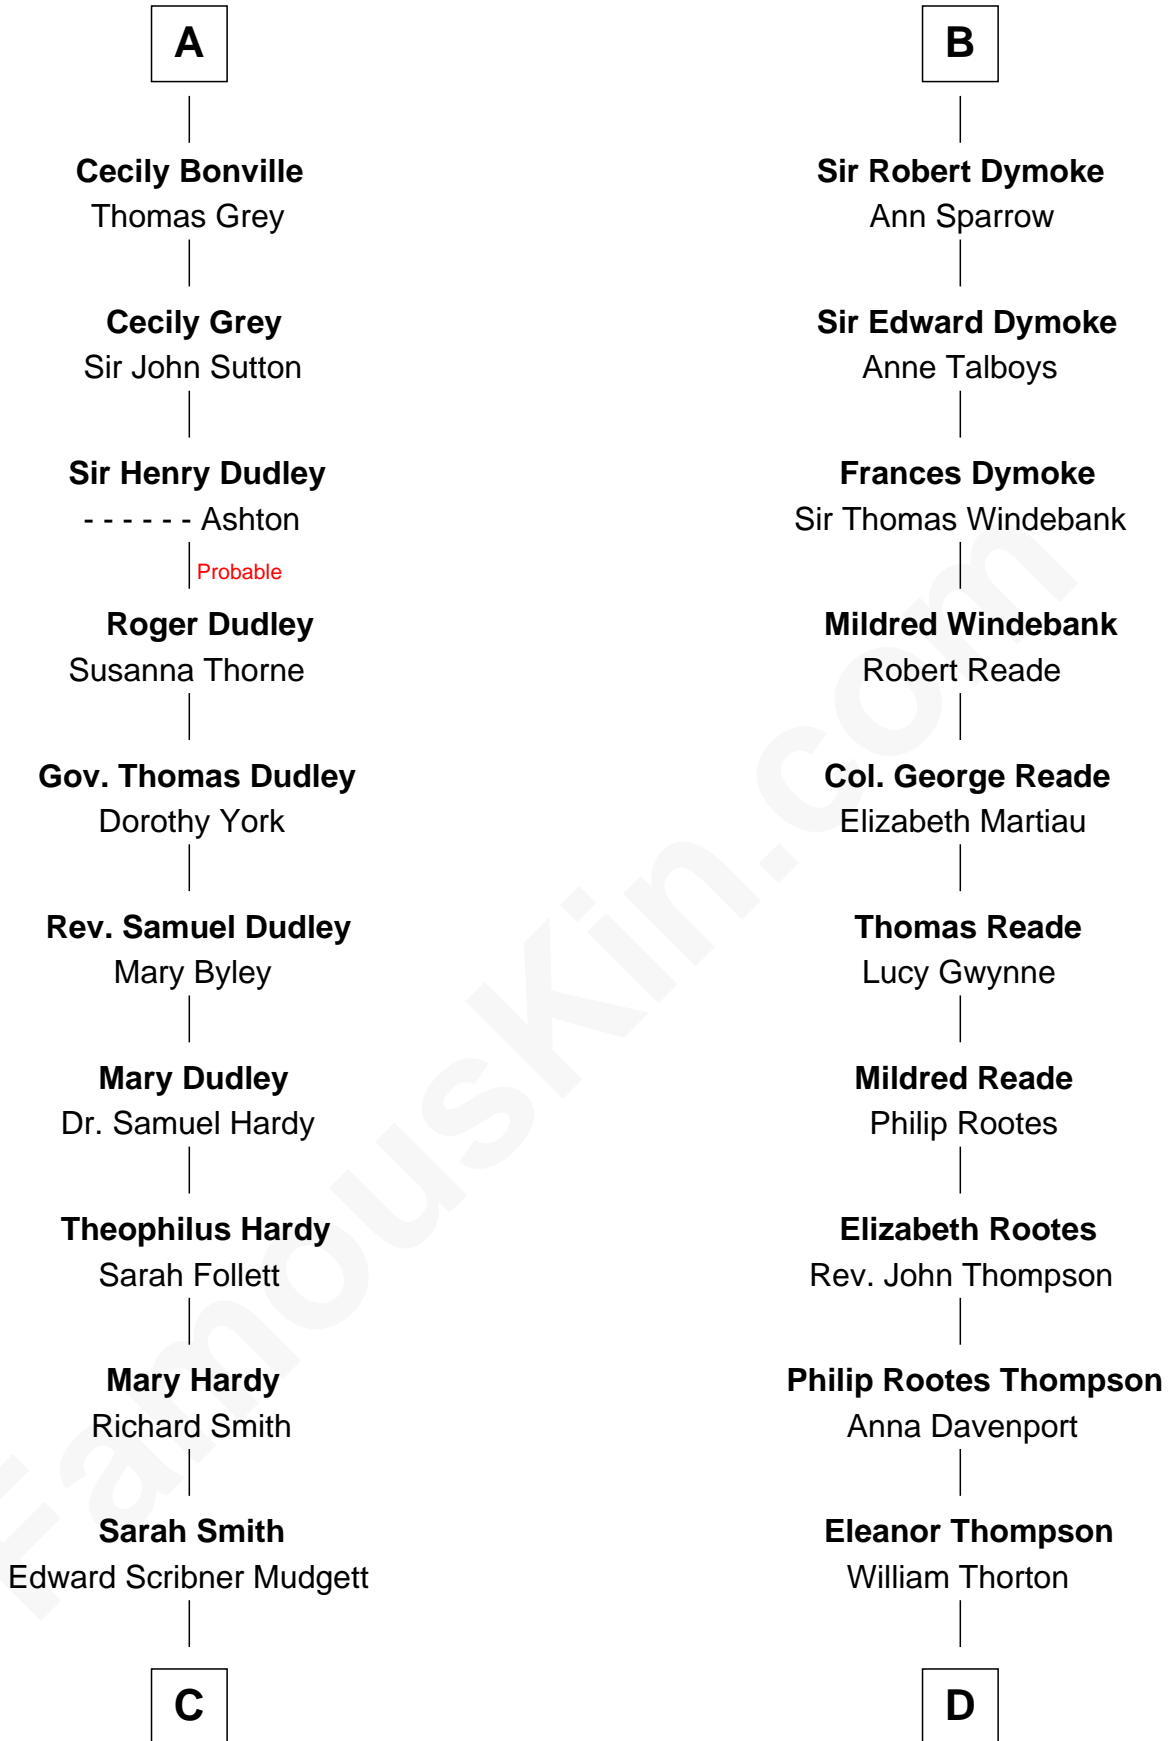

FamousKin.com Relationship Chart of

Dr. H. H. Holmes

Serial Killer aka "Devil in the White City"

20th cousin of

General George S. Patton

U.S. Army - World War II

Sir Robert de Ros

Isabel de Aubeney

Serial Killer Dr. H. H. Holmes

D

Susanna Thompson Thorton

Andrew Glassell

Susan Thornton Glassell

George Smith Patton

George Smith Patton

Ruth Wilson