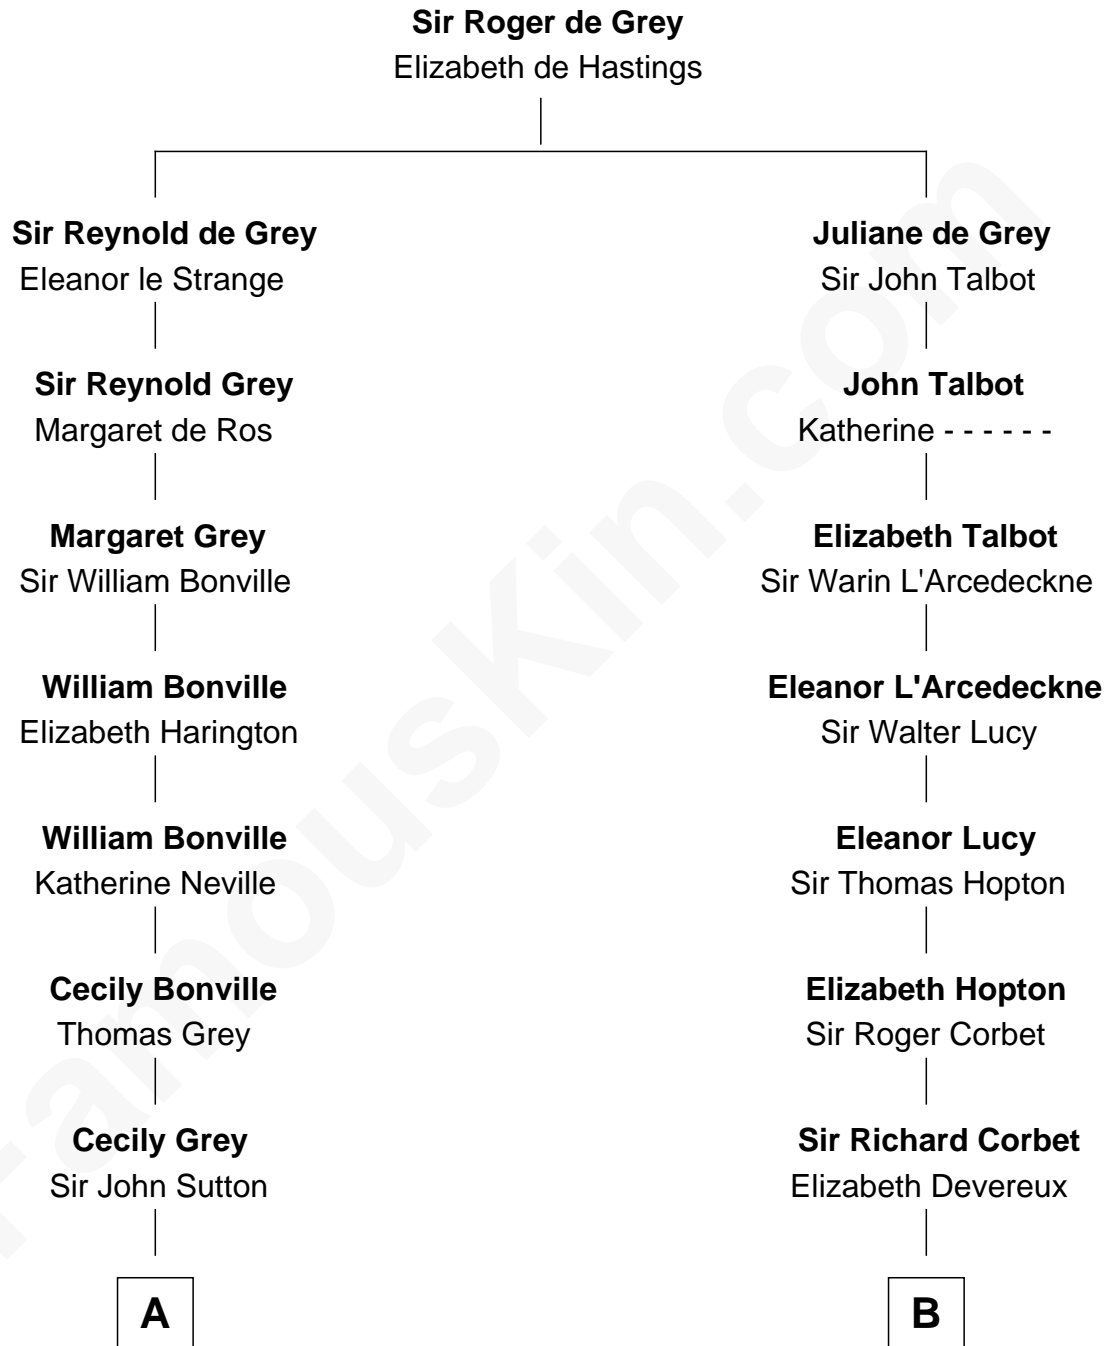

FamousKin.com Relationship Chart of

Dr. H. H. Holmes

Serial Killer aka "Devil in the White City"

18th cousin 3 times removed of

Lizzie Borden

Accused Murderess

C

Levi Horton Mudgett

Theodate Page Price

Dr. H. H. Holmes

Serial Killer Dr. H. H. Holmes

D

Susanna Tripp

John Vinnicum

Sarah L. Vinnicum

Joseph Morse

Anthony Morse

Rhoda Morrison

Sarah Anthony Morse

Andrew Jackson Borden

Lizzie Borden

Accused Murderess