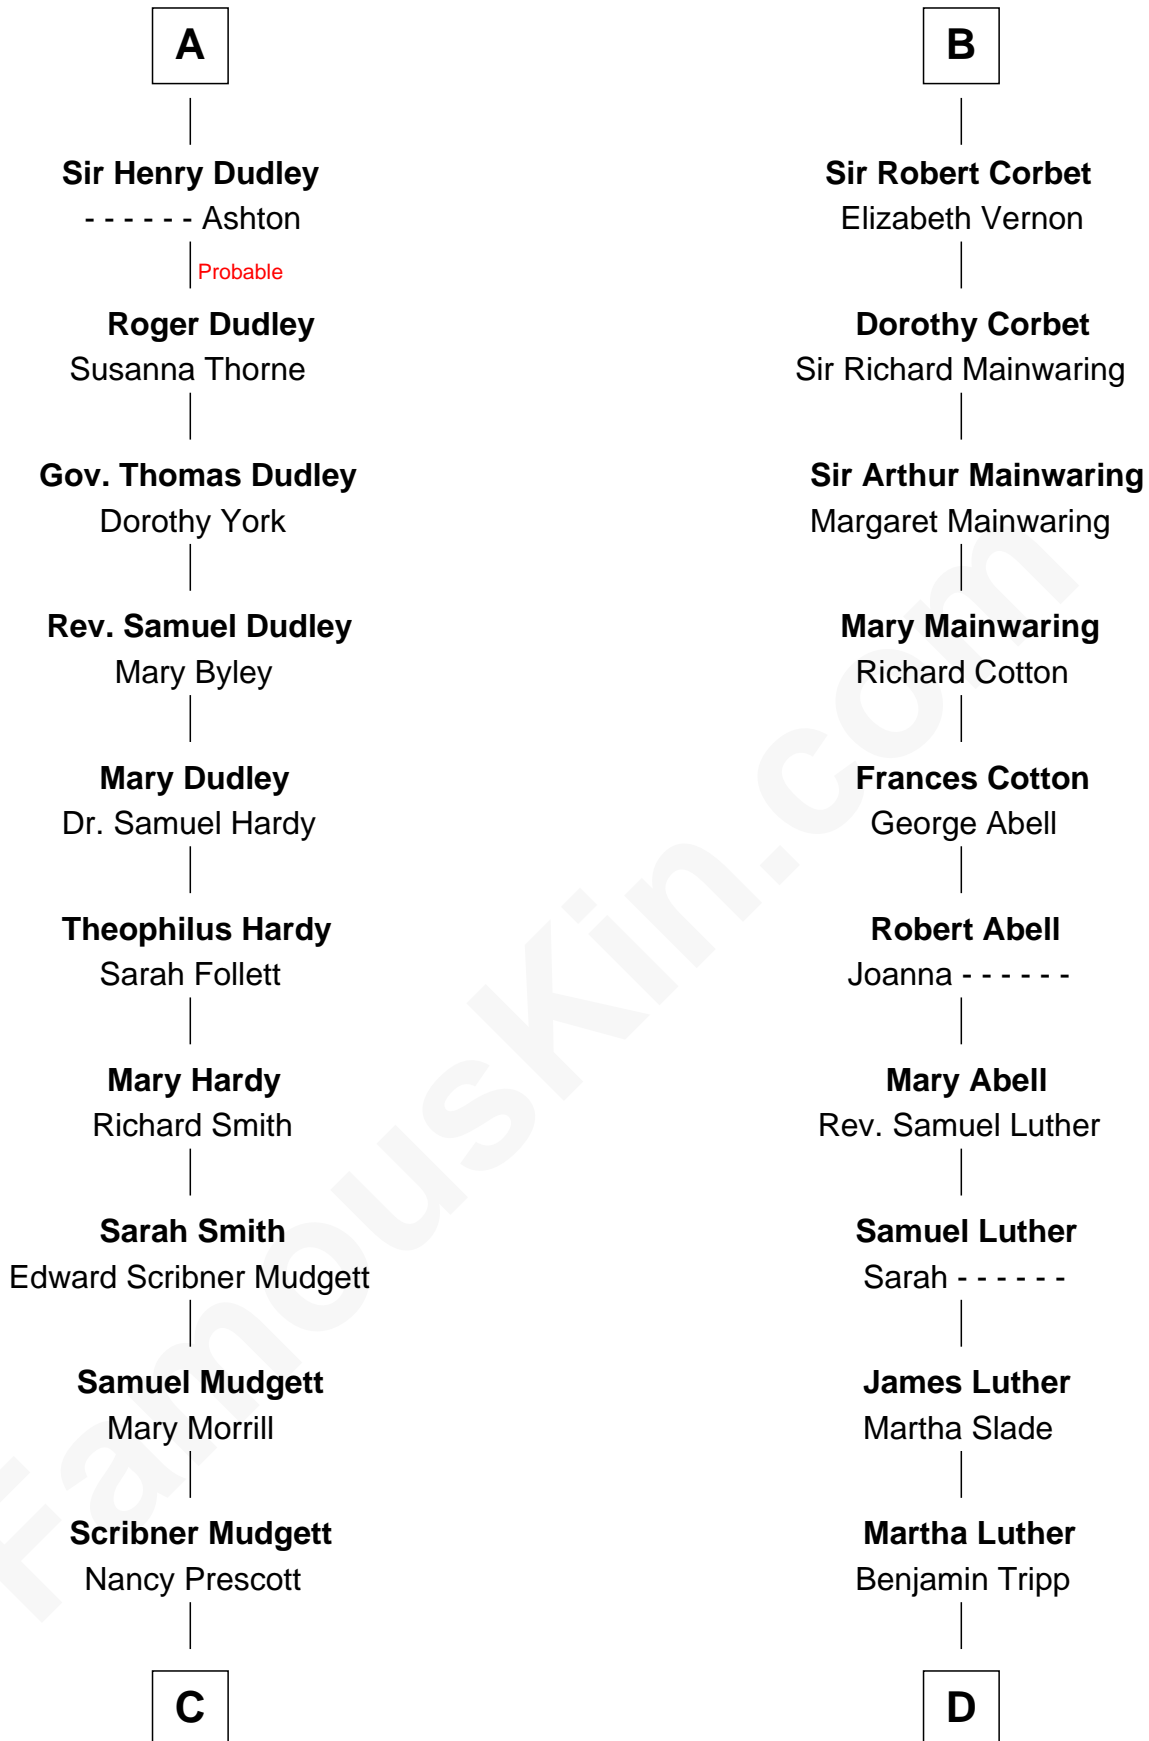

FamousKin.com Relationship Chart of

Dr. H. H. Holmes

Serial Killer aka "Devil in the White City"

18th cousin 3 times removed of

Lizzie Borden

Accused Murderess

C

Levi Horton Mudgett

Theodate Page Price

Dr. H. H. Holmes

Serial Killer Dr. H. H. Holmes

D

Susanna Tripp

John Vinnicum

Sarah L. Vinnicum

Joseph Morse

Anthony Morse

Rhoda Morrison

Sarah Anthony Morse

Andrew Jackson Borden

Lizzie Borden

Accused Murderess