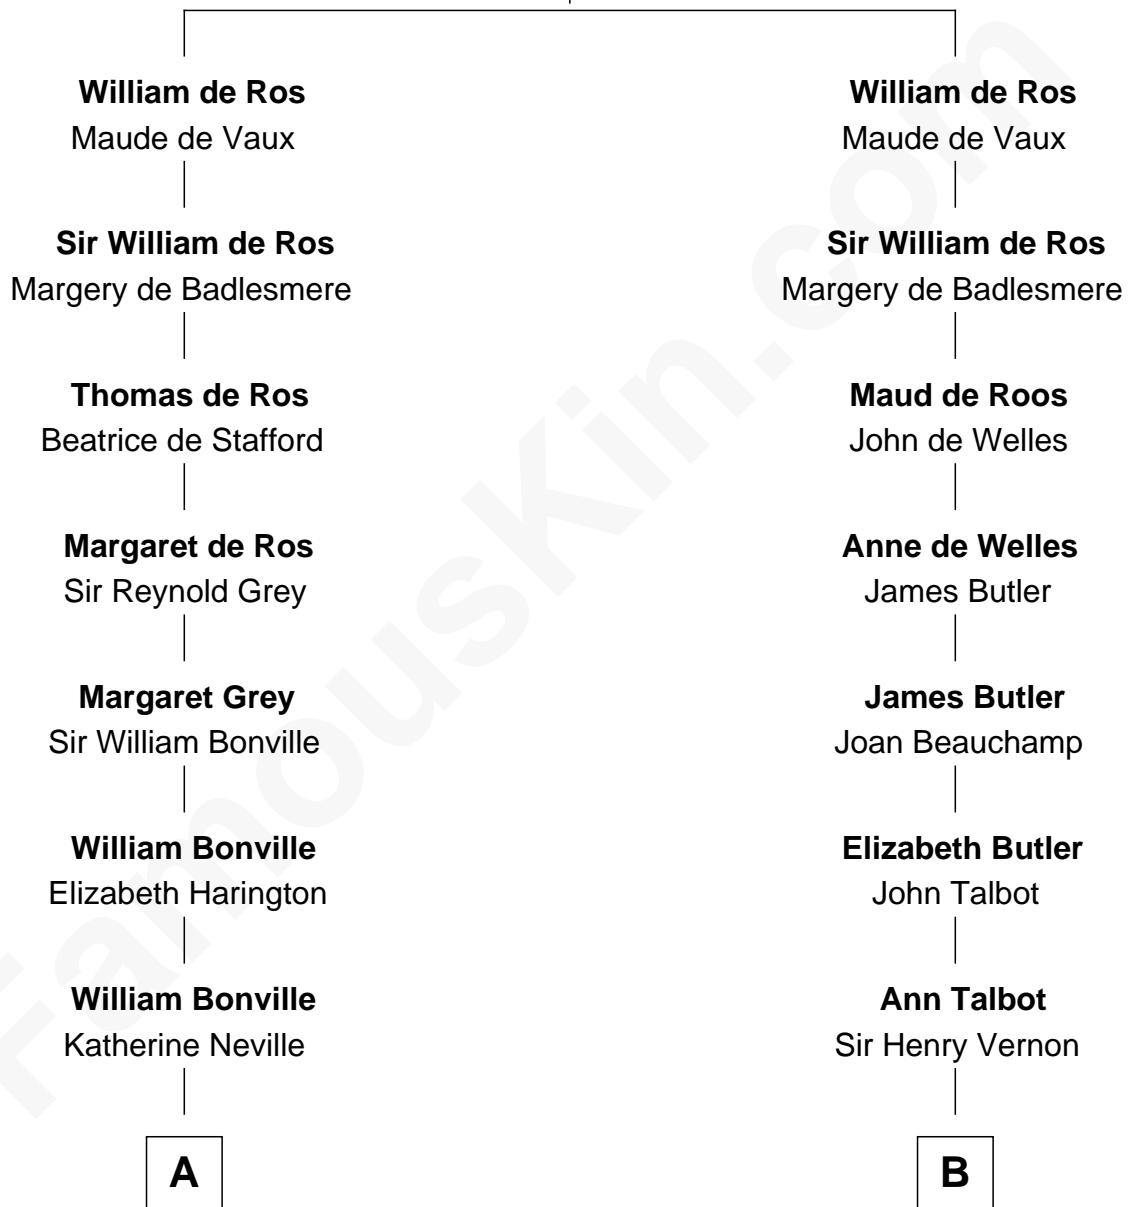

# FamousKin.com Relationship Chart of

**Dr. H. H. Holmes**

*Serial Killer aka "Devil in the White City"*

20th cousin 1 time removed of

**Lizzie Borden**

*Accused Murderess*

**Sir Robert de Ros**

Isabel de Aubeney

**C**

**Samuel Mudgett**

Mary Morrill

**Scribner Mudgett**

Nancy Prescott

**Levi Horton Mudgett**

Theodate Page Price

**Dr. H. H. Holmes**

*Serial Killer Dr. H. H. Holmes*

**D**

**Susanna Tripp**

John Vinnicum

**Sarah L. Vinnicum**

Joseph Morse

**Anthony Morse**

Rhoda Morrison

**Sarah Anthony Morse**

Andrew Jackson Borden

**Lizzie Borden**

*Accused Murderess*