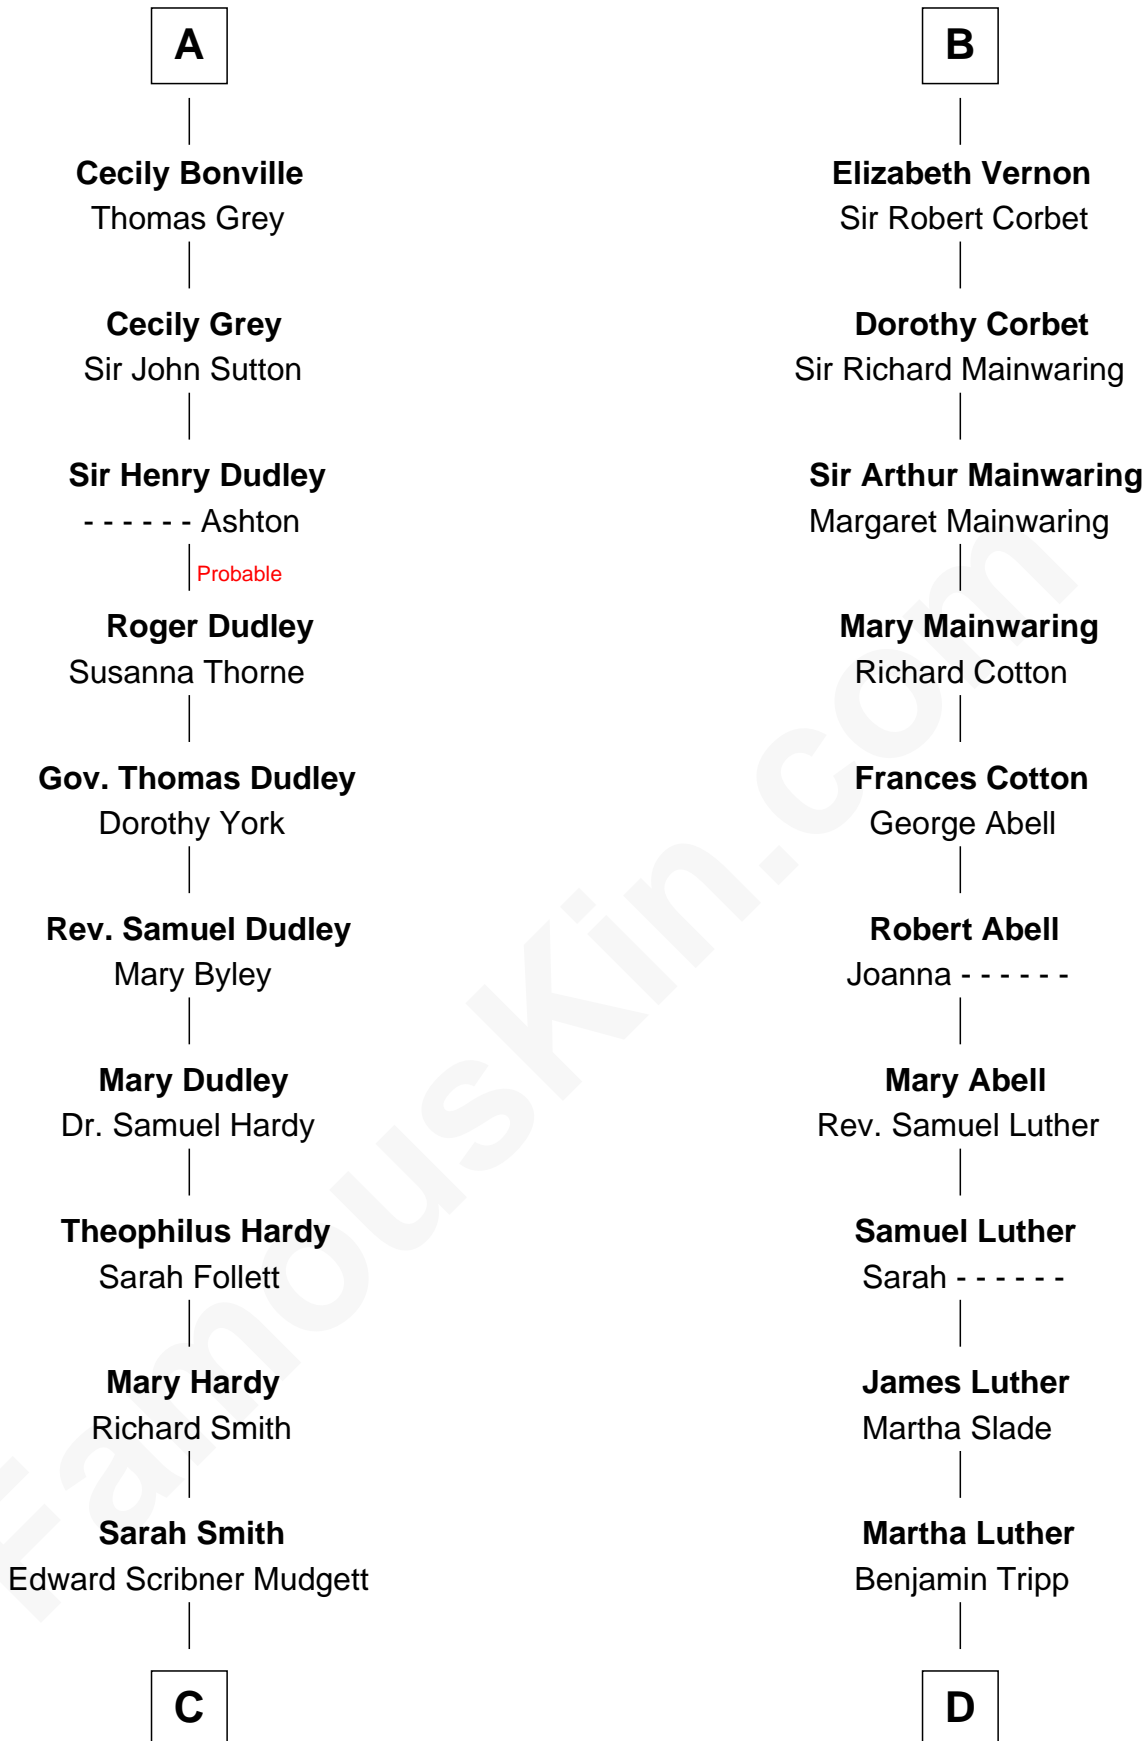

# FamousKin.com Relationship Chart of

**Dr. H. H. Holmes**

*Serial Killer aka "Devil in the White City"*

20th cousin 1 time removed of

**Lizzie Borden**

*Accused Murderess*

**Sir Robert de Ros**

Isabel de Aubeney

**C**

**Samuel Mudgett**

Mary Morrill

**Scribner Mudgett**

Nancy Prescott

**Levi Horton Mudgett**

Theodate Page Price

**Dr. H. H. Holmes**

*Serial Killer Dr. H. H. Holmes*

**D**

**Susanna Tripp**

John Vinnicum

**Sarah L. Vinnicum**

Joseph Morse

**Anthony Morse**

Rhoda Morrison

**Sarah Anthony Morse**

Andrew Jackson Borden

**Lizzie Borden**

*Accused Murderess*