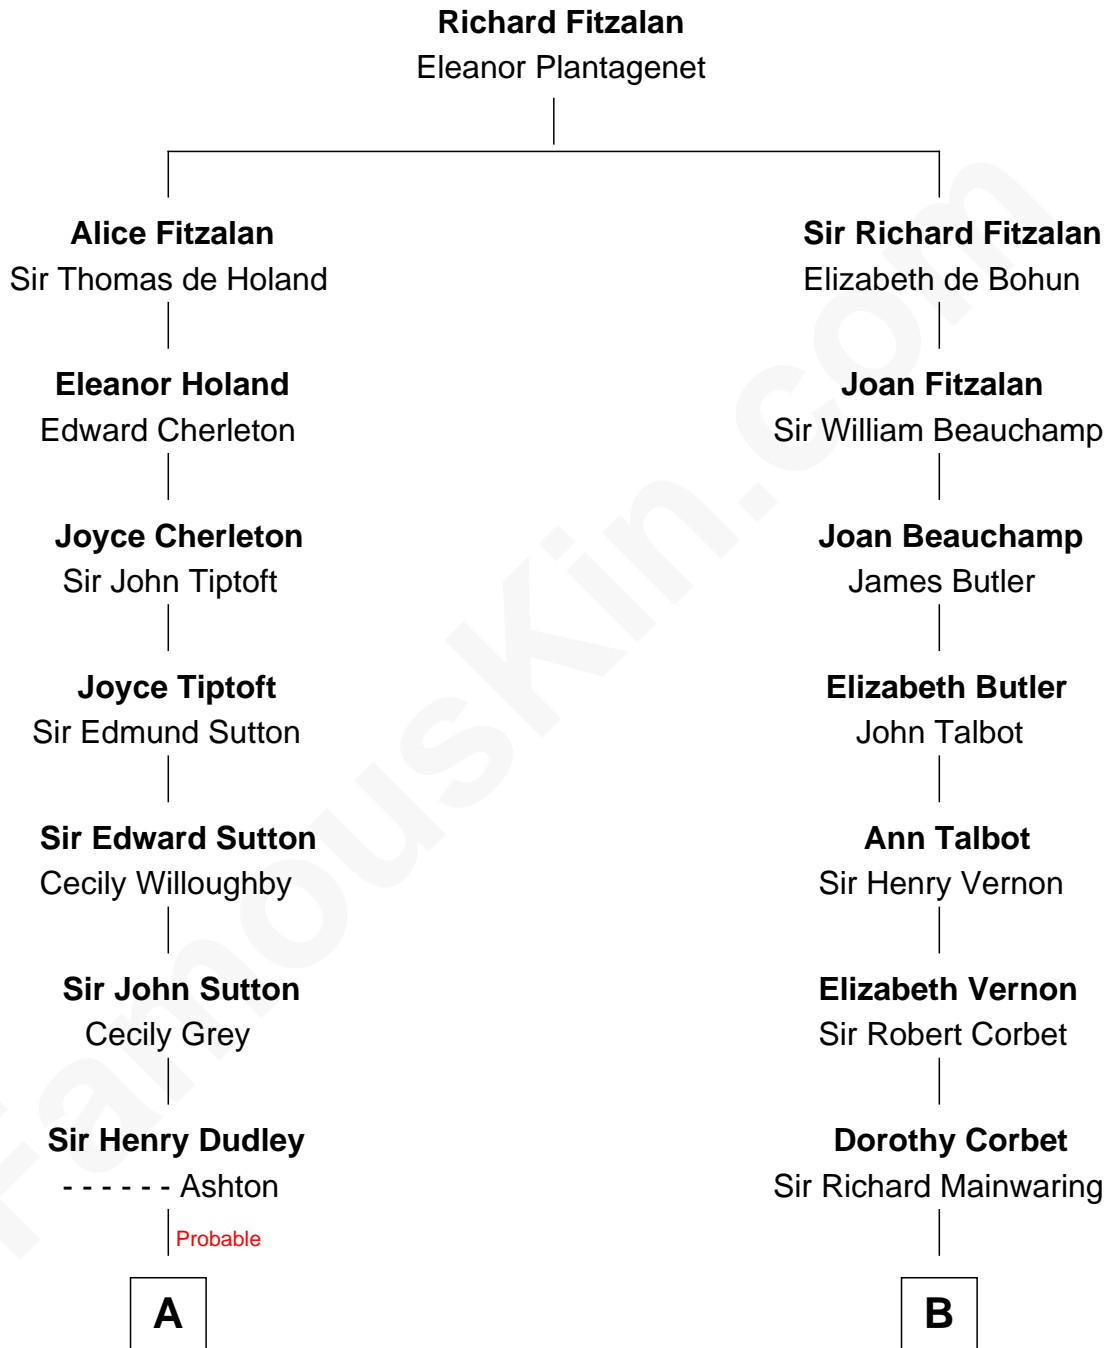

FamousKin.com Relationship Chart of

Dr. H. H. Holmes

Serial Killer aka "Devil in the White City"

17th cousin 2 times removed of

Lizzie Borden

Accused Murderess

C

Anthony Morse

Rhoda Morrison

Sarah Anthony Morse

Andrew Jackson Borden

Lizzie Borden

Accused Murderess

FamousKin.com