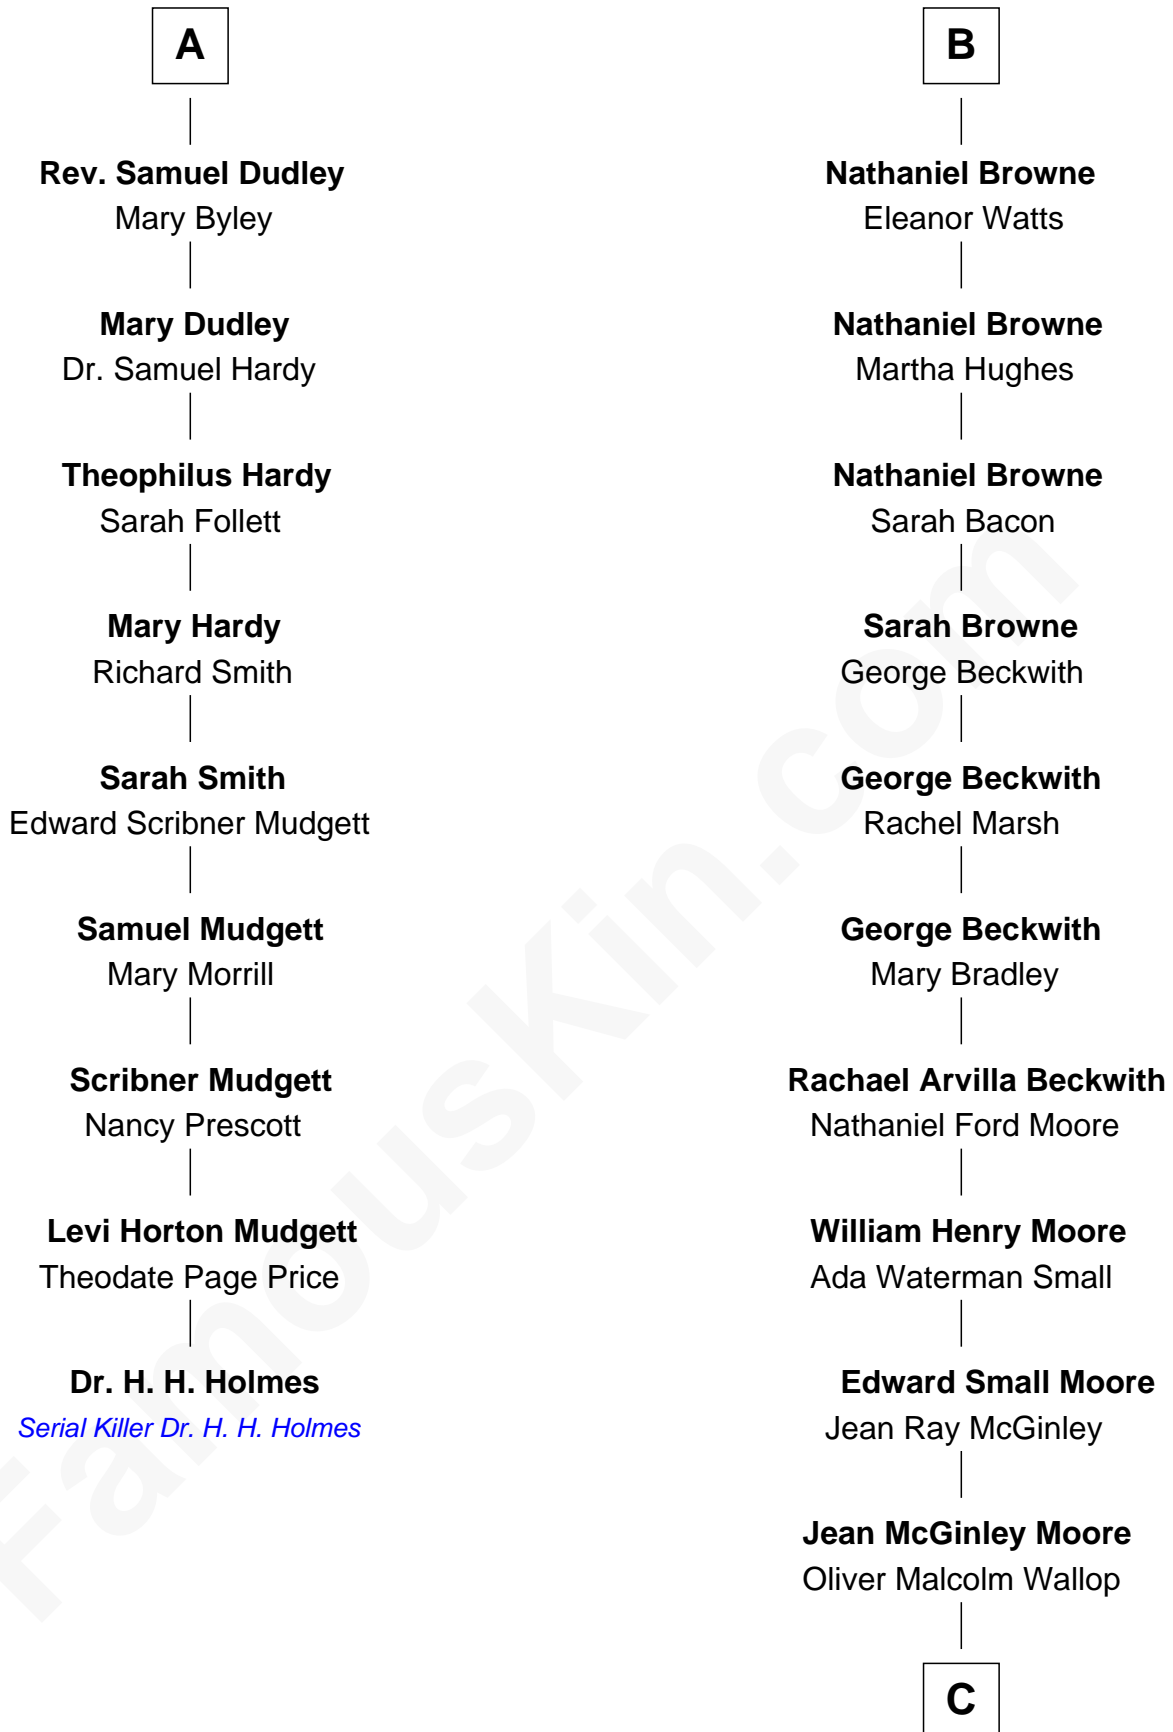

FamousKin.com Relationship Chart of

Dr. H. H. Holmes

Serial Killer aka "Devil in the White City"

15th cousin 3 times removed of

George Herbert

8th Earl of Carnarvon Owner, Highclere Castle (aka Downton Abbey)

Edward Purefoy

Anne Fettiplace

Mary Purefoy

Thomas Thorne

Susanna Thorne

Roger Dudley

Gov. Thomas Dudley

Dorothy York

A

Ralph Shirley

Margaret Staunton

John Shirley

Eleanor Willoughby

Robert Shirley

Ralph Shirley

Amee Lolle

Eleanor Shirley

Nicholas Browne

Sir William Browne

Mary Savage

Percy Browne

Anne Rich

B

C