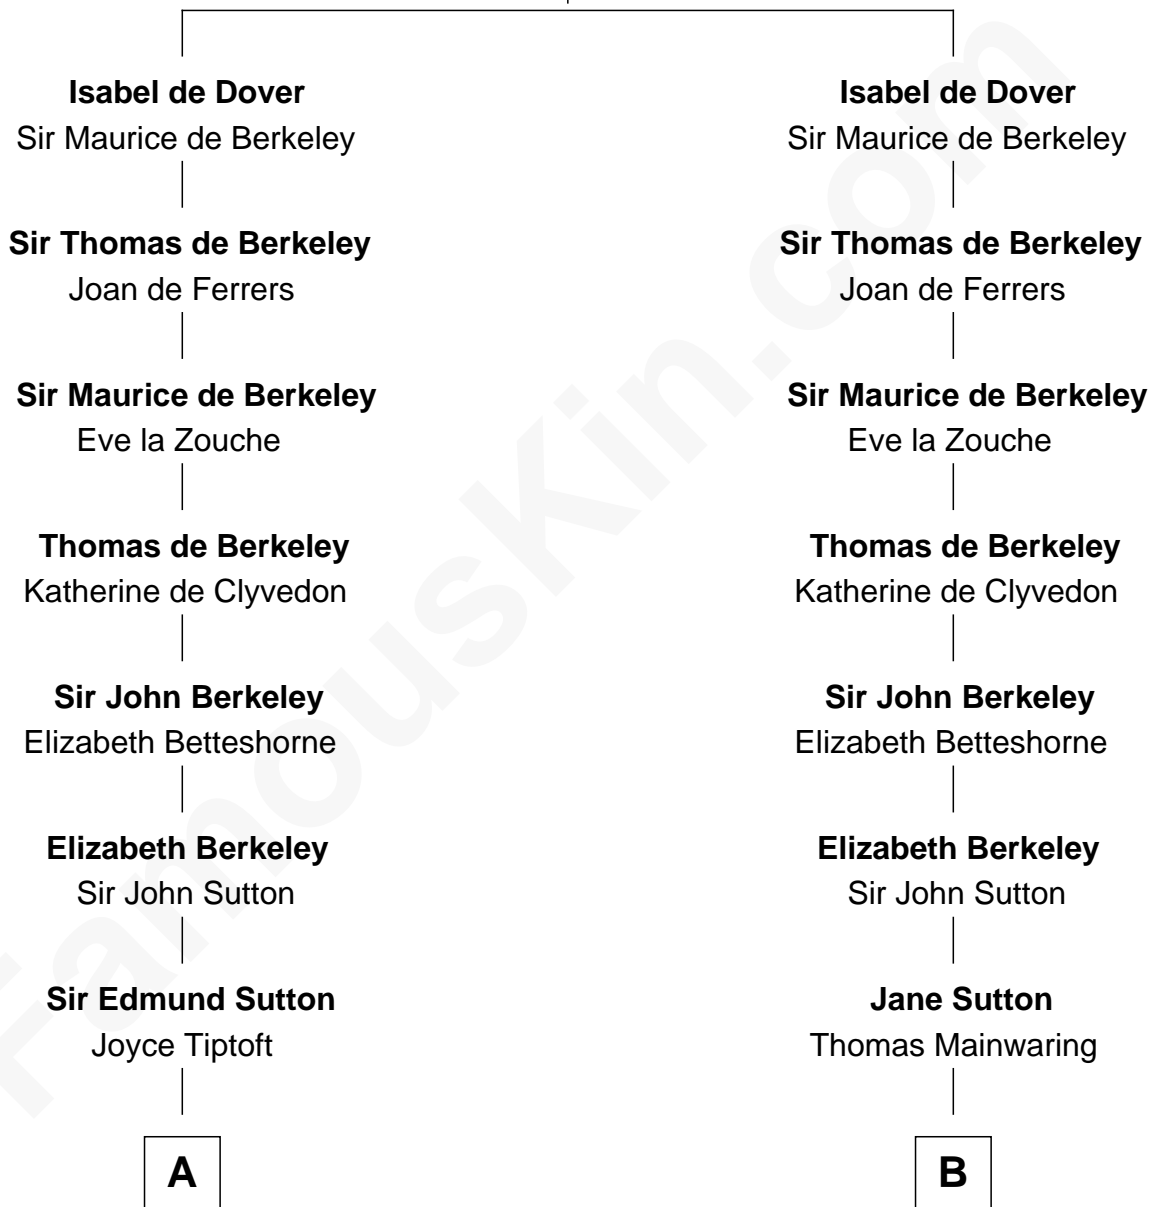

Sir Richard FitzRoy

Rose de Dover