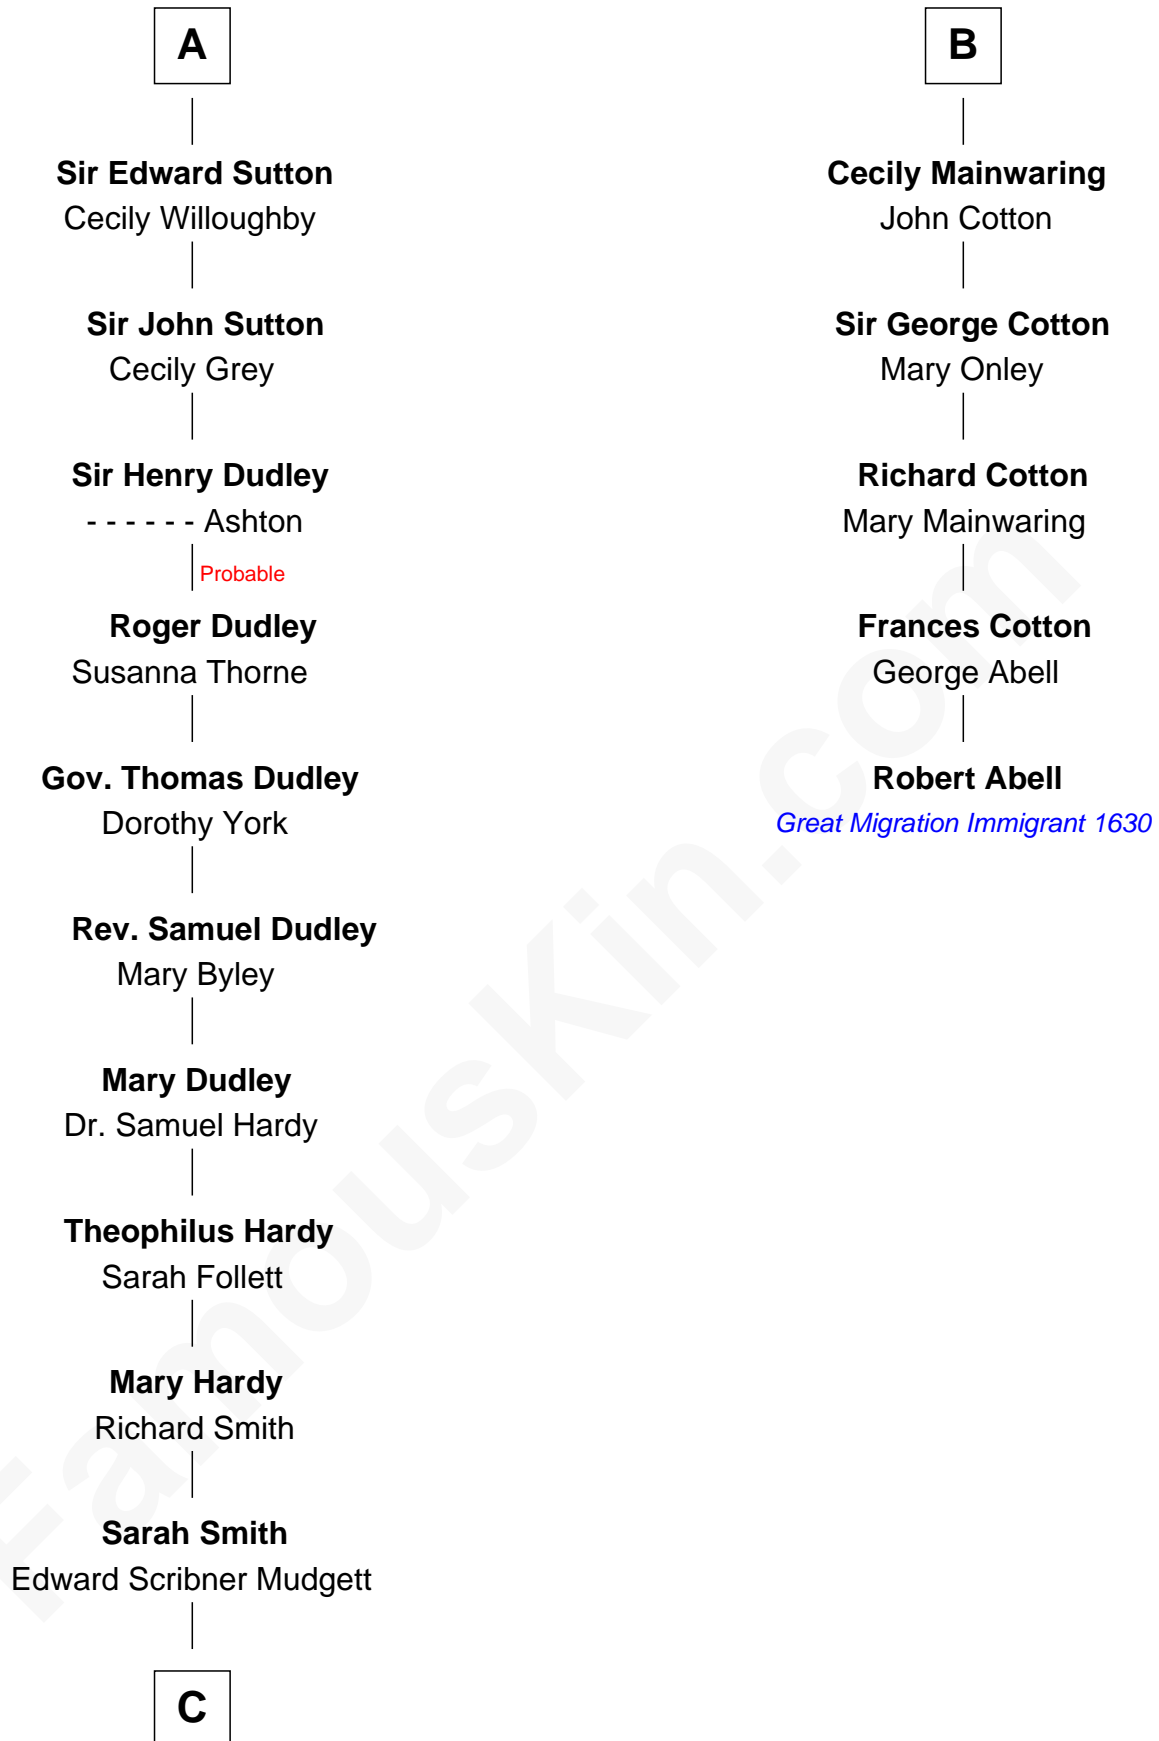

FamousKin.com Relationship Chart of

Dr. H. H. Holmes

Serial Killer aka "Devil in the White City"

11th cousin 9 times removed of

Robert Abell

(c1605 - 1663) Great Migration Immigrant 1630

Sir Richard FitzRoy

Rose de Dover

C

—
Samuel Mudgett

Mary Morrill

—
Scribner Mudgett

Nancy Prescott

—
Levi Horton Mudgett

Theodate Page Price

—
Dr. H. H. Holmes

Serial Killer Dr. H. H. Holmes

FamousKin.com