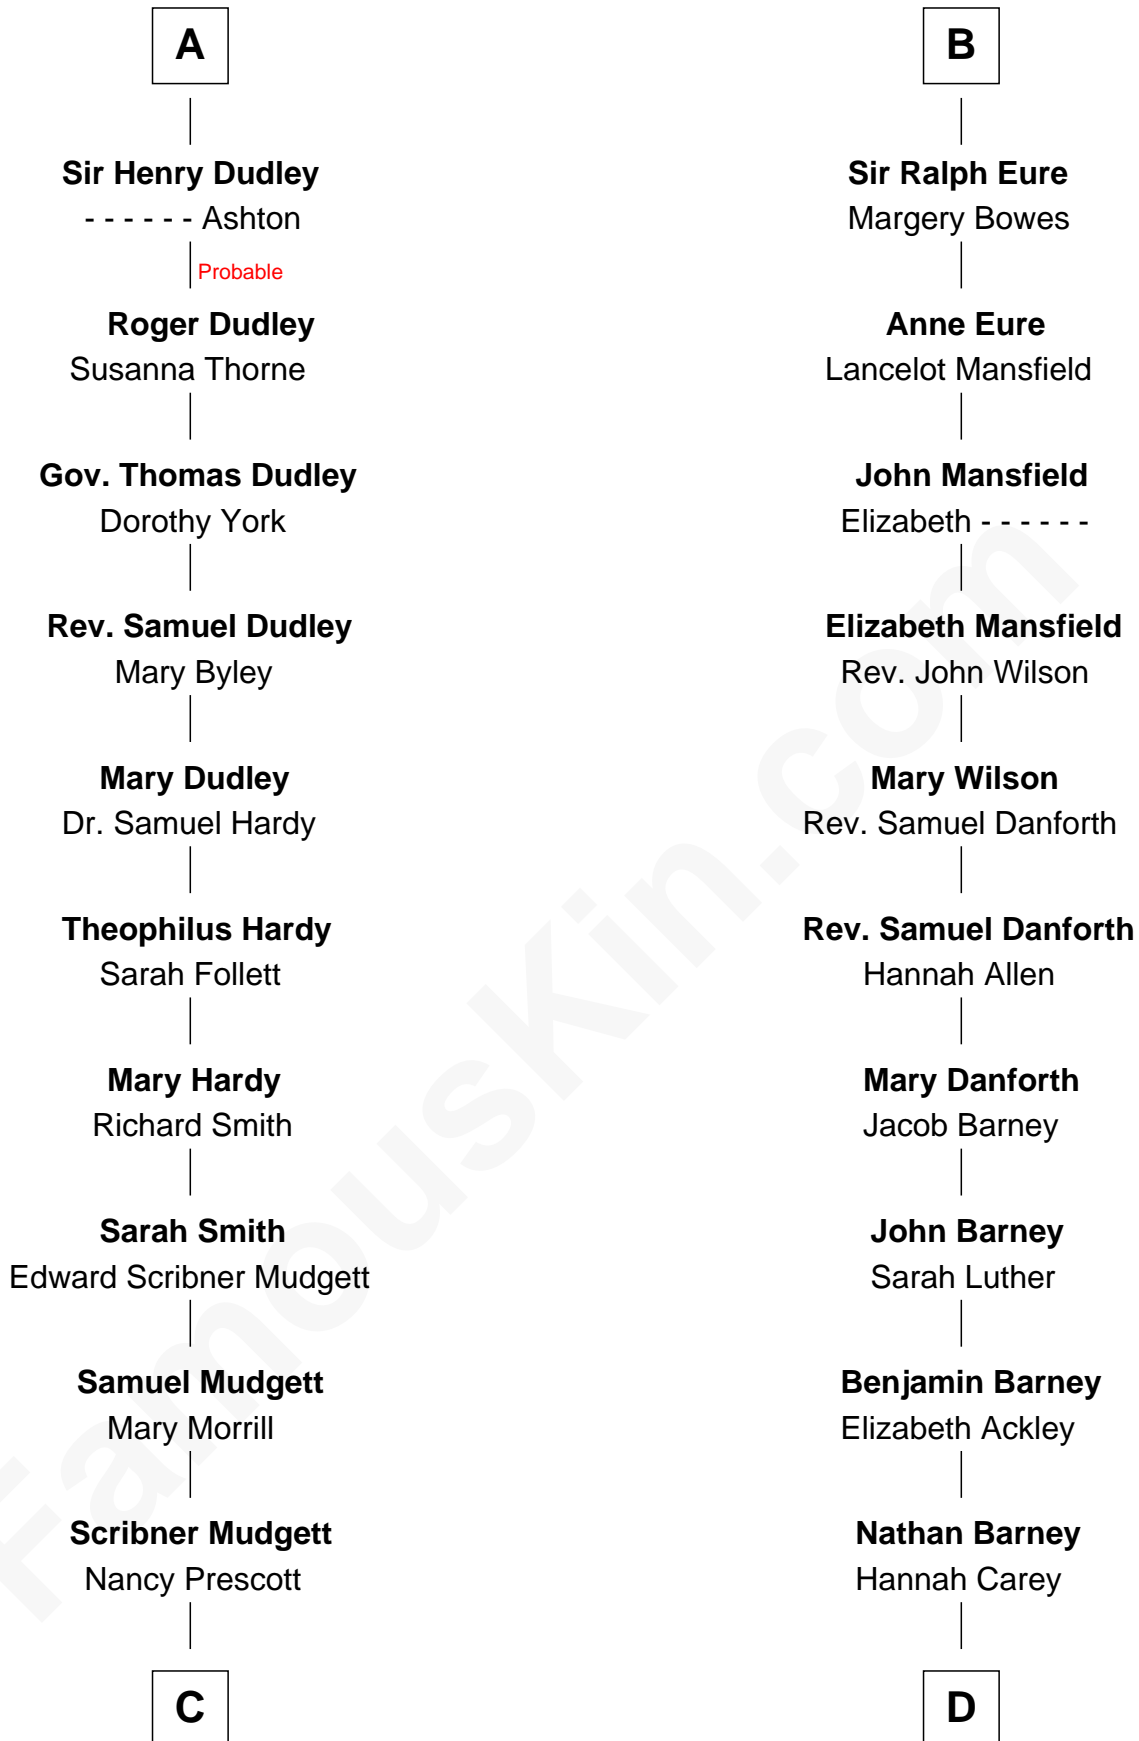

FamousKin.com Relationship Chart of

Dr. H. H. Holmes

Serial Killer aka "Devil in the White City"

18th cousin 2 times removed of

Elizabeth Montgomery

TV Actress - "Bewitched"

Sir William de Ros
Margery de Badlesmere

Thomas de Ros
Beatrice de Stafford

Margaret de Ros
Sir Reynold Grey

Margaret Grey
Sir William Bonville

William Bonville
Elizabeth Harington

William Bonville
Katherine Neville

Cecily Bonville
Thomas Grey

Cecily Grey
Sir John Sutton

A

Maud de Roos
John de Welles

John de Welles
Eleanor de Mowbray

Eudo de Welles
Maud de Greystoke

Sir Lionel de Welles
Joan de Waterton

Cecily de Welles
Sir Robert Willoughby

Sir Christopher Willoughby
Margaret Jenney

Elizabeth Willoughby
Sir William Eure

B

C

Levi Horton Mudgett
Theodate Page Price

Dr. H. H. Holmes
Serial Killer Dr. H. H. Holmes

D

Nathan Barney
Mary A. Deverell

Mary Weed Barney
Henry Montgomery