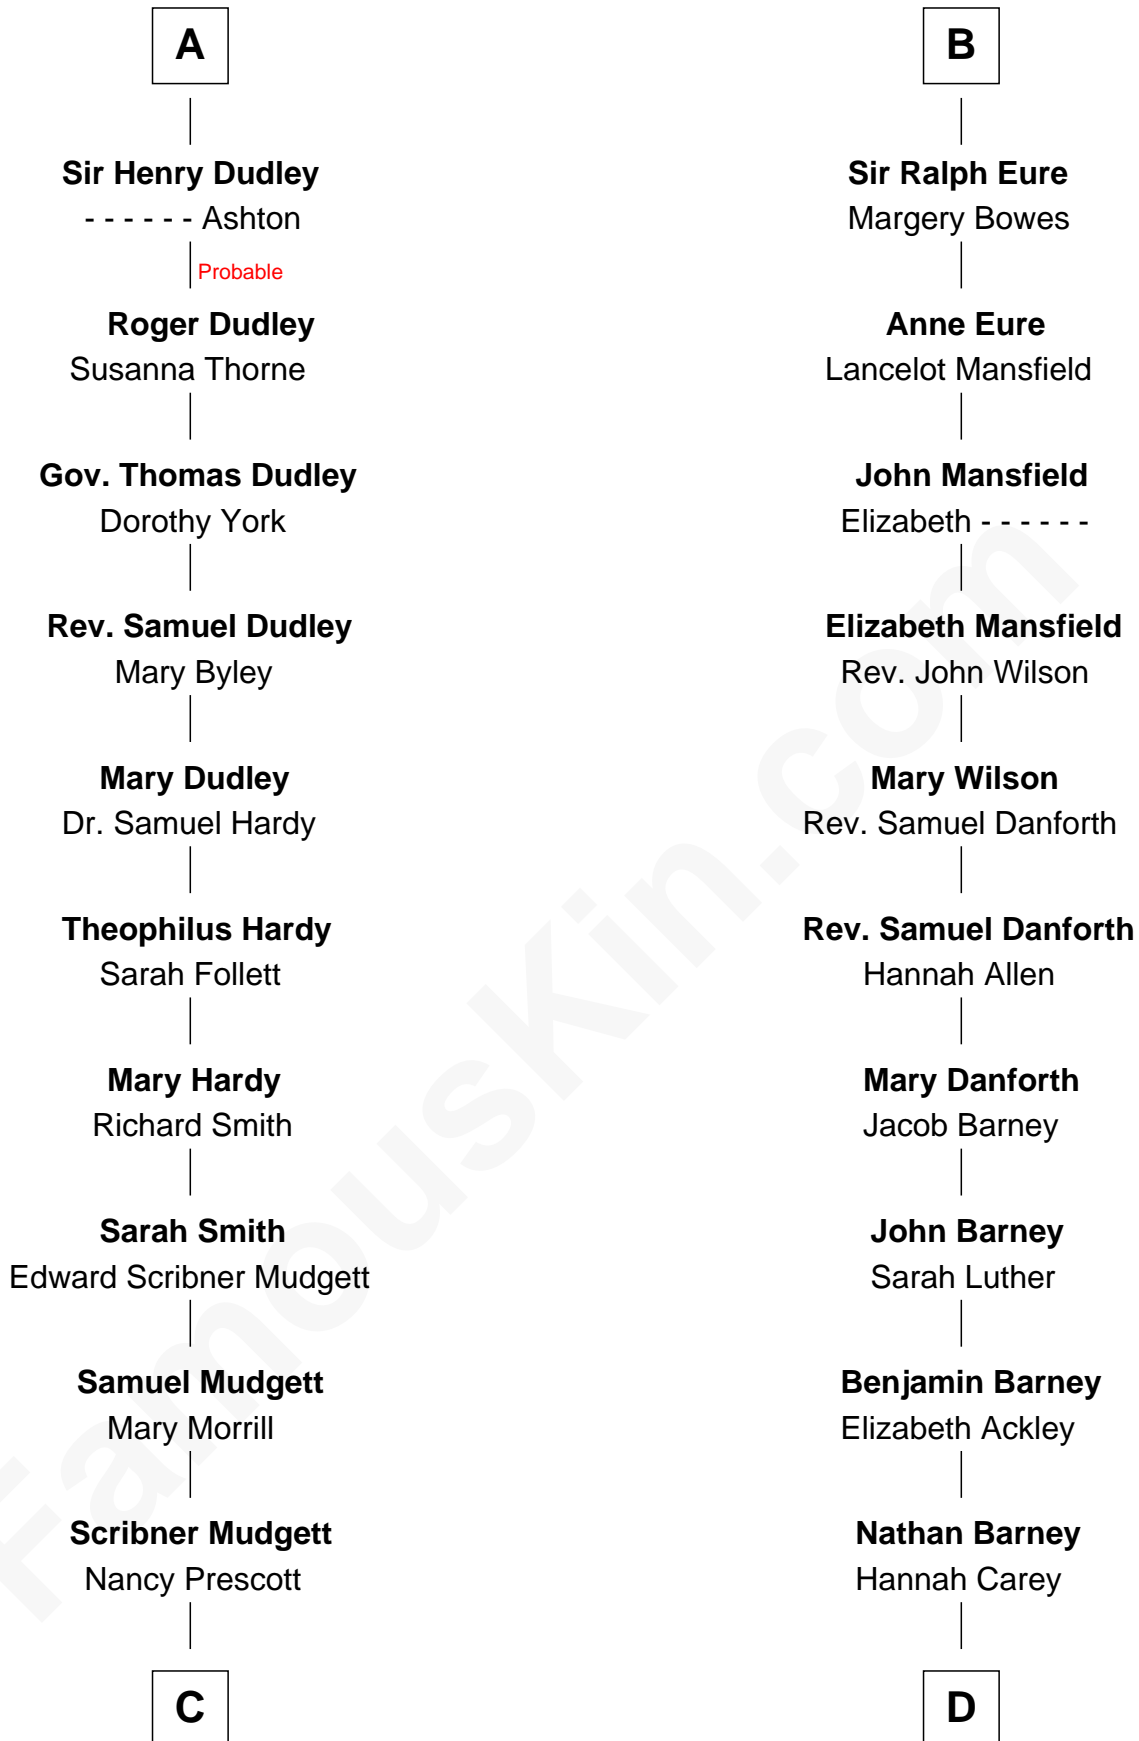

## Relationship Chart of

**Dr. H. H. Holmes**

*Serial Killer aka "Devil in the White City"*

18th cousin 2 times removed of

**Elizabeth Montgomery**

*TV Actress - "Bewitched"*

**C**

**Levi Horton Mudgett**

Theodate Page Price

**Dr. H. H. Holmes**

*Serial Killer Dr. H. H. Holmes*

**D**

**Nathan Barney**

Mary A. Deverell

**Mary Weed Barney**

Henry Montgomery

**Henry Montgomery**

Elizabeth Bryan Allen

**Elizabeth Montgomery**

*TV Actress - "Bewitched"*

FamousKin.com