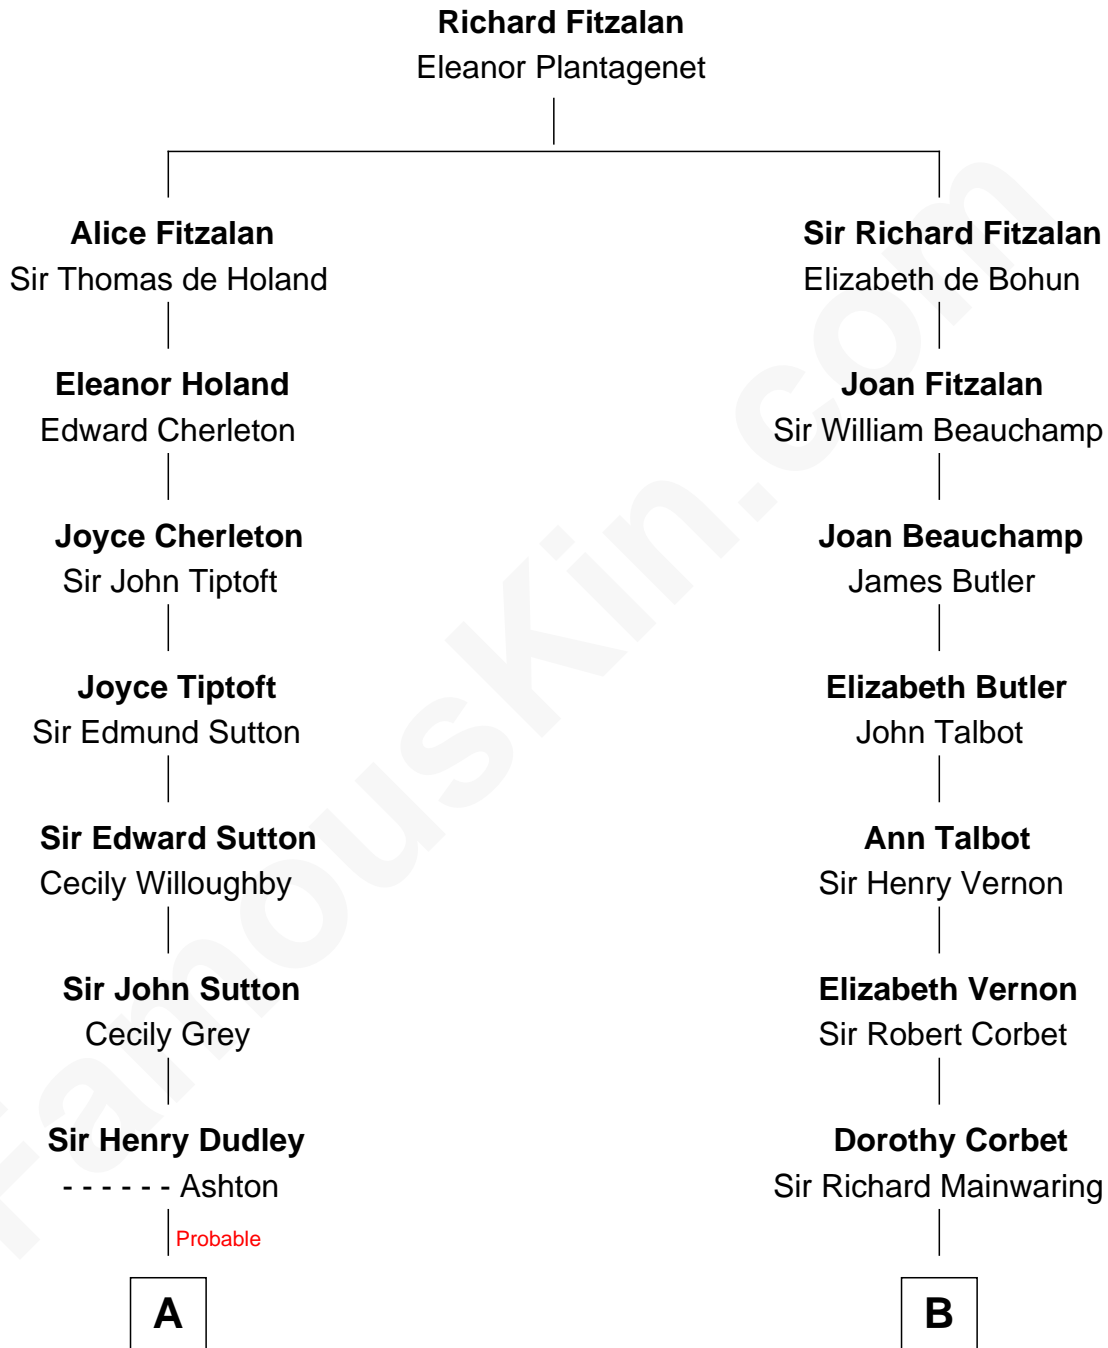

FamousKin.com Relationship Chart of

Dr. H. H. Holmes

Serial Killer aka "Devil in the White City"

17th cousin 3 times removed of

Elizabeth Montgomery

TV Actress - "Bewitched"

C

Nathan Barney

Mary A. Deverell

Mary Weed Barney

Henry Montgomery

Henry Montgomery

Elizabeth Bryan Allen

Elizabeth Montgomery

TV Actress - "Bewitched"

FamousKin.com