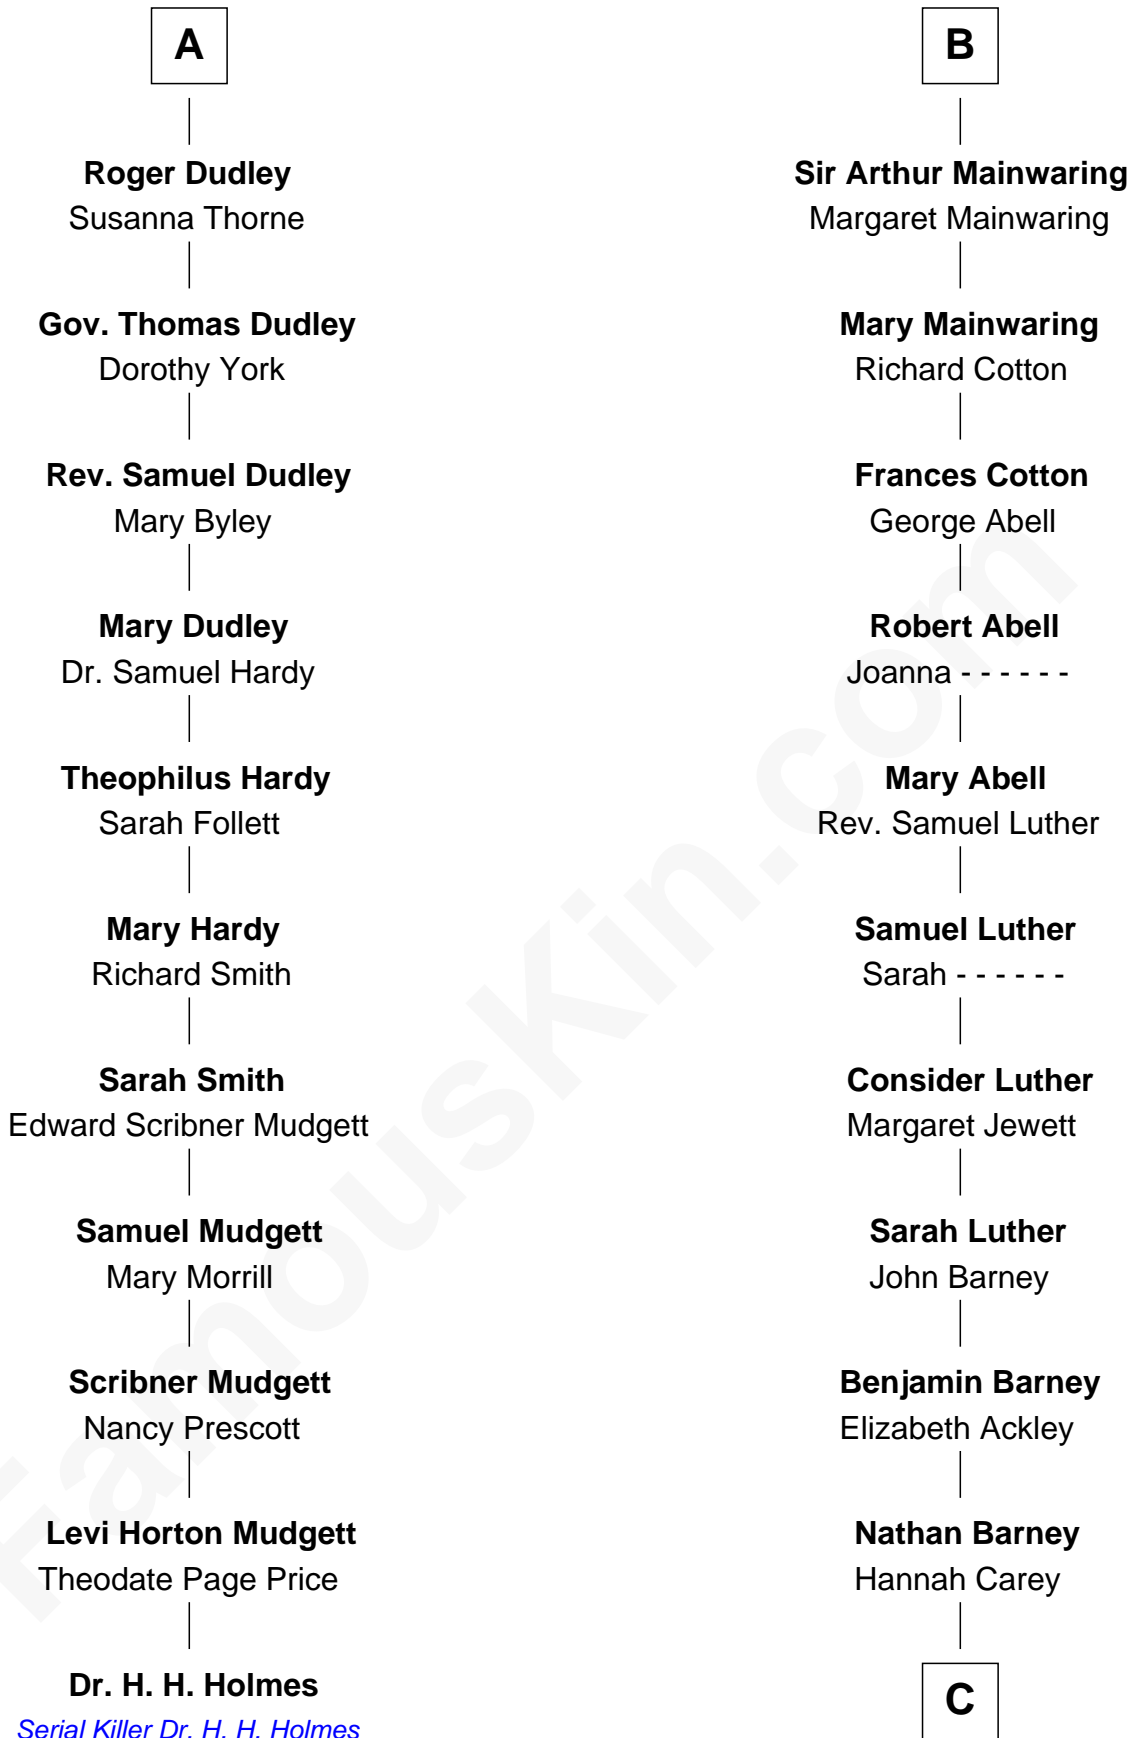

FamousKin.com Relationship Chart of

Dr. H. H. Holmes

Serial Killer aka "Devil in the White City"

17th cousin 3 times removed of

Elizabeth Montgomery

TV Actress - "Bewitched"

C

Nathan Barney

Mary A. Deverell

Mary Weed Barney

Henry Montgomery

Henry Montgomery

Elizabeth Bryan Allen

Elizabeth Montgomery

TV Actress - "Bewitched"

FamousKin.com