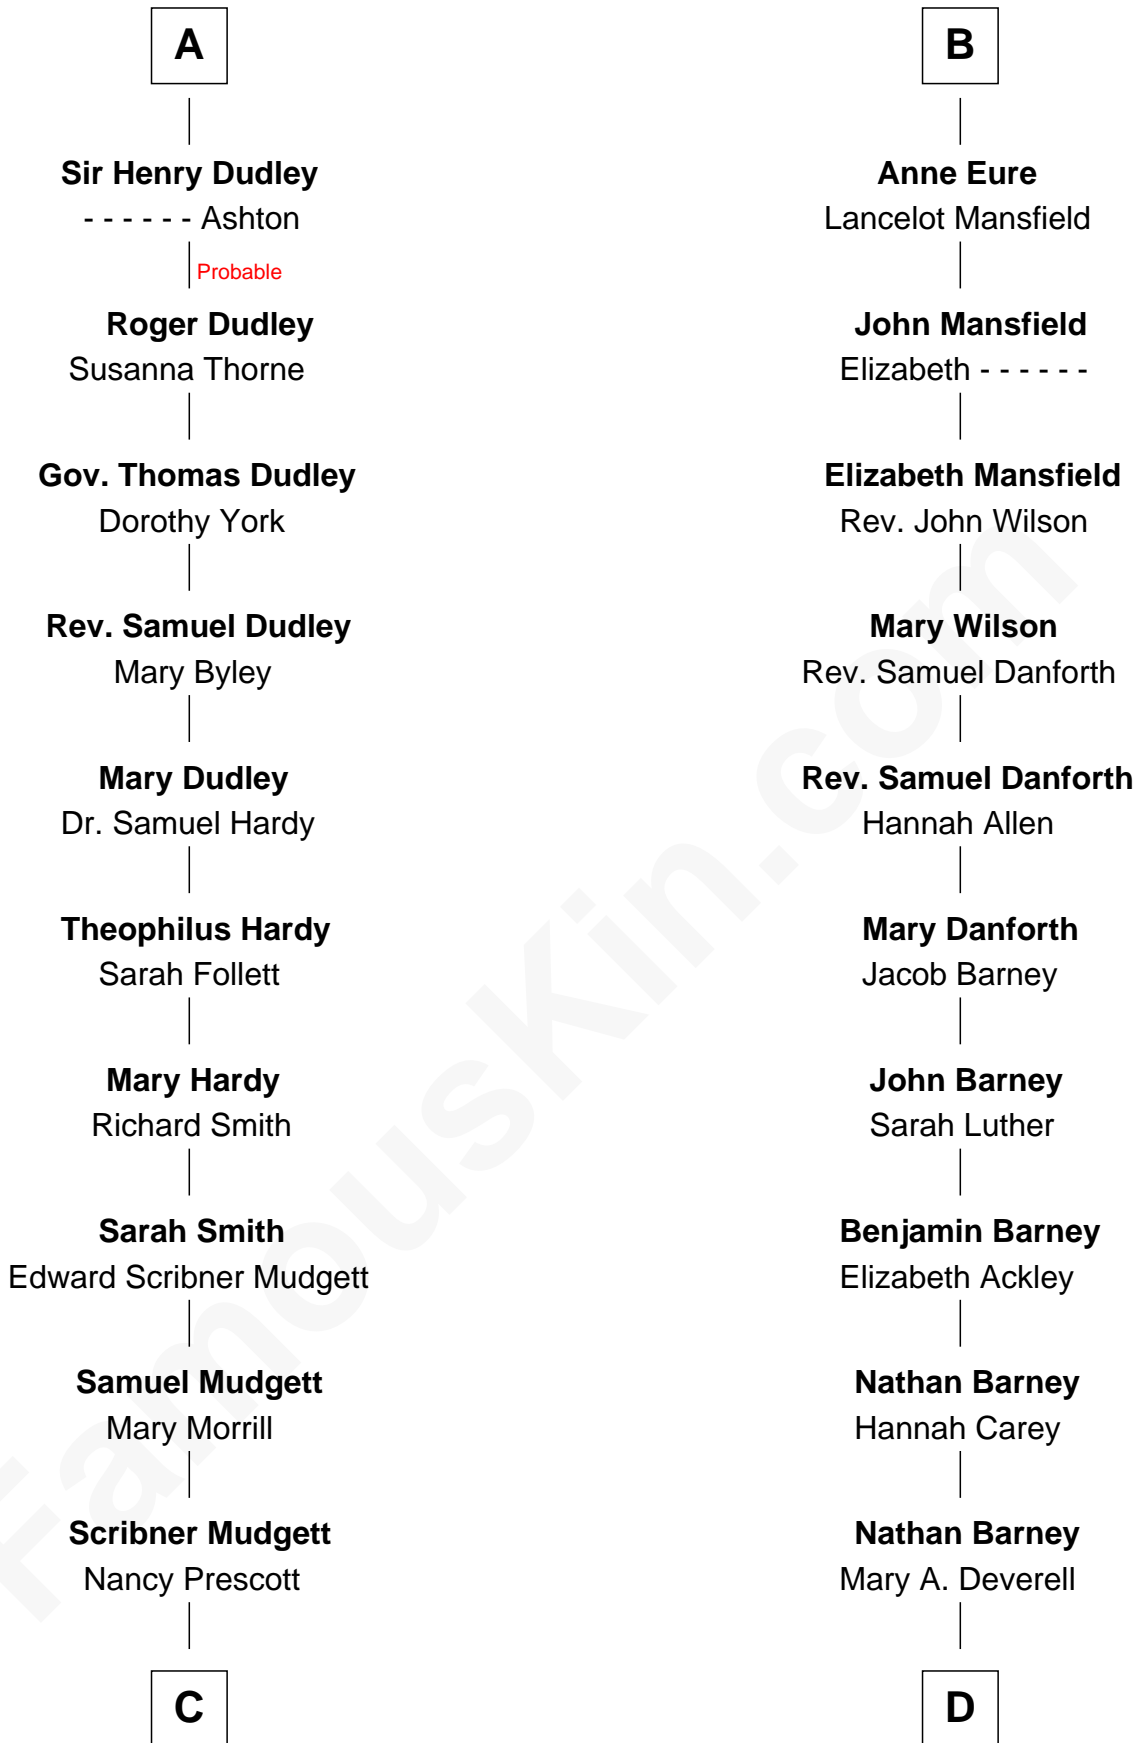

FamousKin.com Relationship Chart of

Dr. H. H. Holmes

Serial Killer aka "Devil in the White City"

18th cousin 1 time removed of

Elizabeth Montgomery

TV Actress - "Bewitched"

Edmund Fitzalan

Alice de Warenne

Richard Fitzalan
Eleanor Plantagenet

Alice Fitzalan
Sir Thomas de Holand

Eleanor Holand
Edward Cherleton

Joyce Cherleton
Sir John Tiptoft

Joyce Tiptoft
Sir Edmund Sutton

Sir Edward Sutton
Cecily Willoughby

Sir John Sutton
Cecily Grey

A

Aline Fitzalan
Sir Roger le Strange

Lucy le Strange
Sir William Willoughby

Margery Willoughby
Sir William FitzHugh

Maud FitzHugh
Sir William Bowes

Sir Ralph Bowes
Margery Conyers

Sir Ralph Bowes
Elizabeth Clifford

Margery Bowes
Sir Ralph Eure

B

C

Levi Horton Mudgett
Theodate Page Price

Dr. H. H. Holmes
Serial Killer Dr. H. H. Holmes

D

Mary Weed Barney
Henry Montgomery