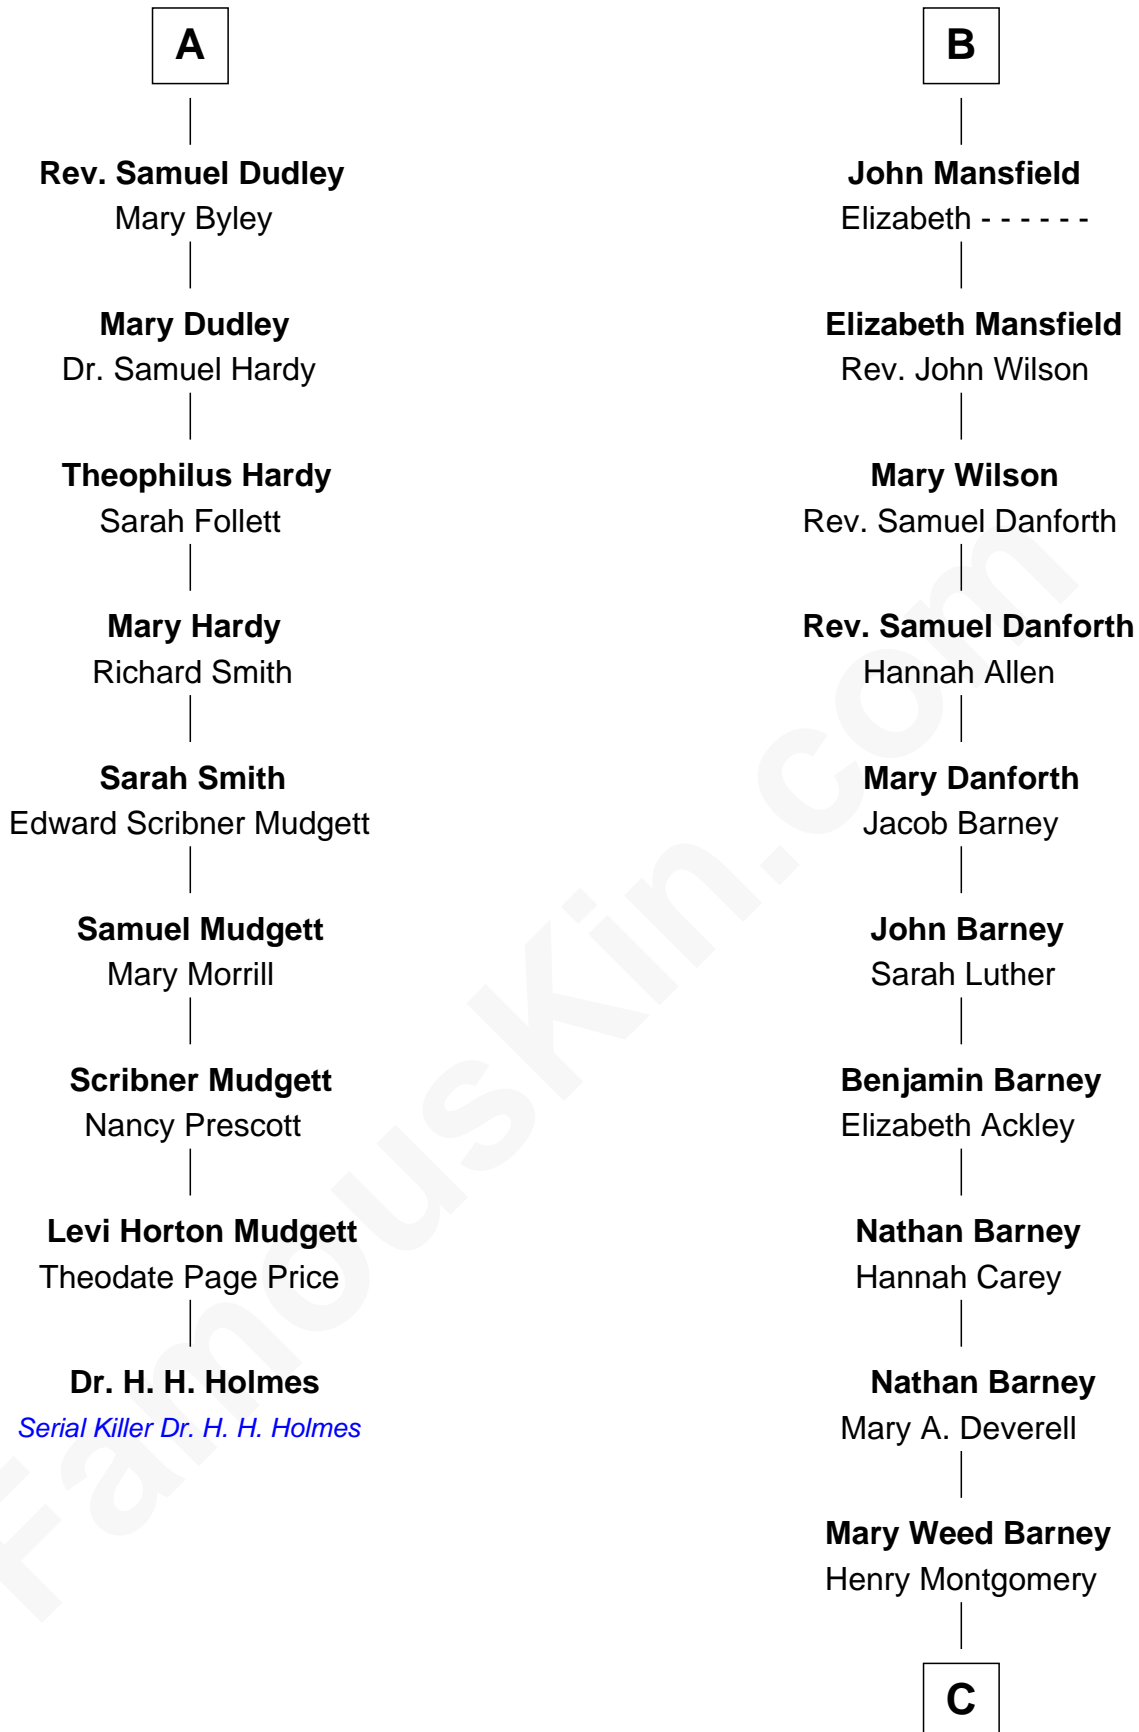

# FamousKin.com Relationship Chart of

**Dr. H. H. Holmes**

*Serial Killer aka "Devil in the White City"*

15th cousin 3 times removed of

**Elizabeth Montgomery**

*TV Actress - "Bewitched"*

**Sir Ralph Neville**

**Cecily Willoughby**  
Sir Edward Sutton

**John Clifford**  
Margaret Bromflete

**Sir John Sutton**  
Cecily Grey

**Henry Clifford**  
Anne St. John

**Sir Henry Dudley**  
----- Ashton

**Elizabeth Clifford**  
Sir Ralph Bowes

*Probable*

**Roger Dudley**  
Susanna Thorne

**Margery Bowes**  
Sir Ralph Eure

**Gov. Thomas Dudley**  
Dorothy York

**Anne Eure**  
Lancelot Mansfield

**A**

**B**

C

Henry Montgomery  
Elizabeth Bryan Allen

Elizabeth Montgomery  
*TV Actress - "Bewitched"*

FamousKin.com