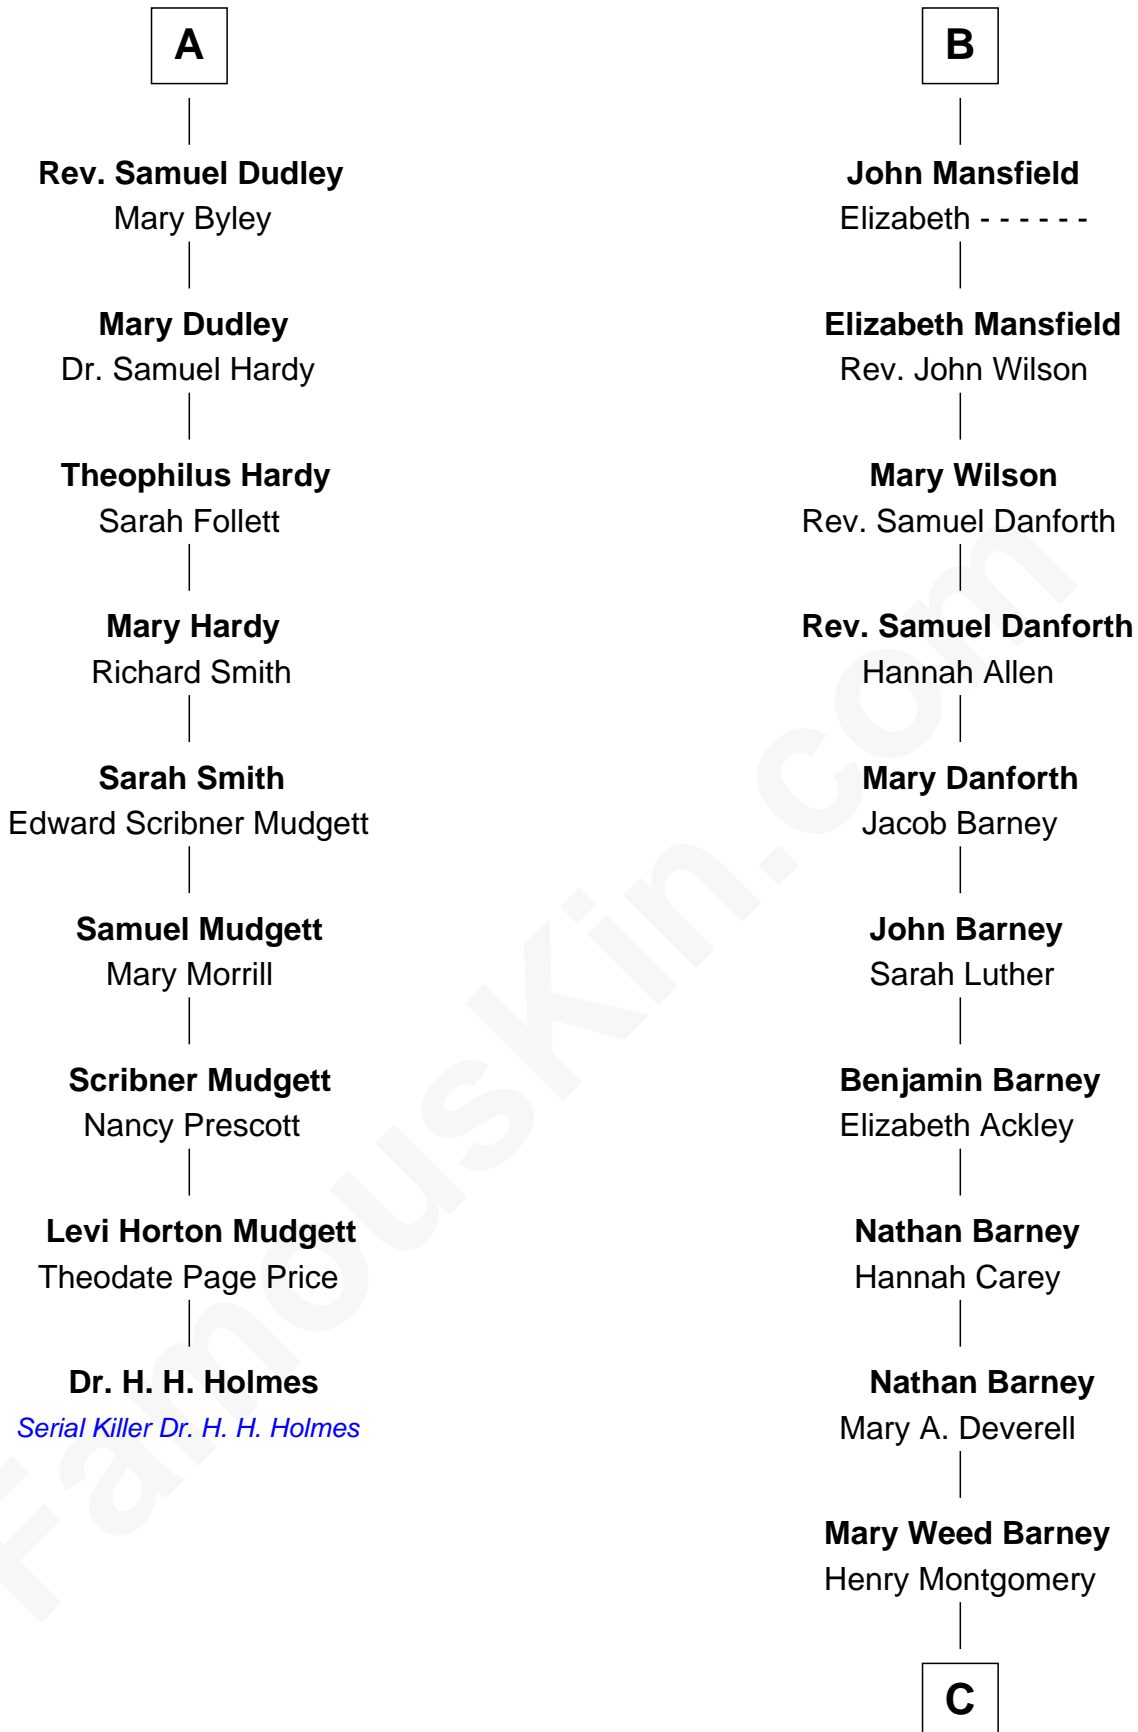

FamousKin.com Relationship Chart of

Dr. H. H. Holmes

Serial Killer aka "Devil in the White City"

15th cousin 3 times removed of

Elizabeth Montgomery

TV Actress - "Bewitched"

C

Henry Montgomery
Elizabeth Bryan Allen

Elizabeth Montgomery
TV Actress - "Bewitched"

FamousKin.com