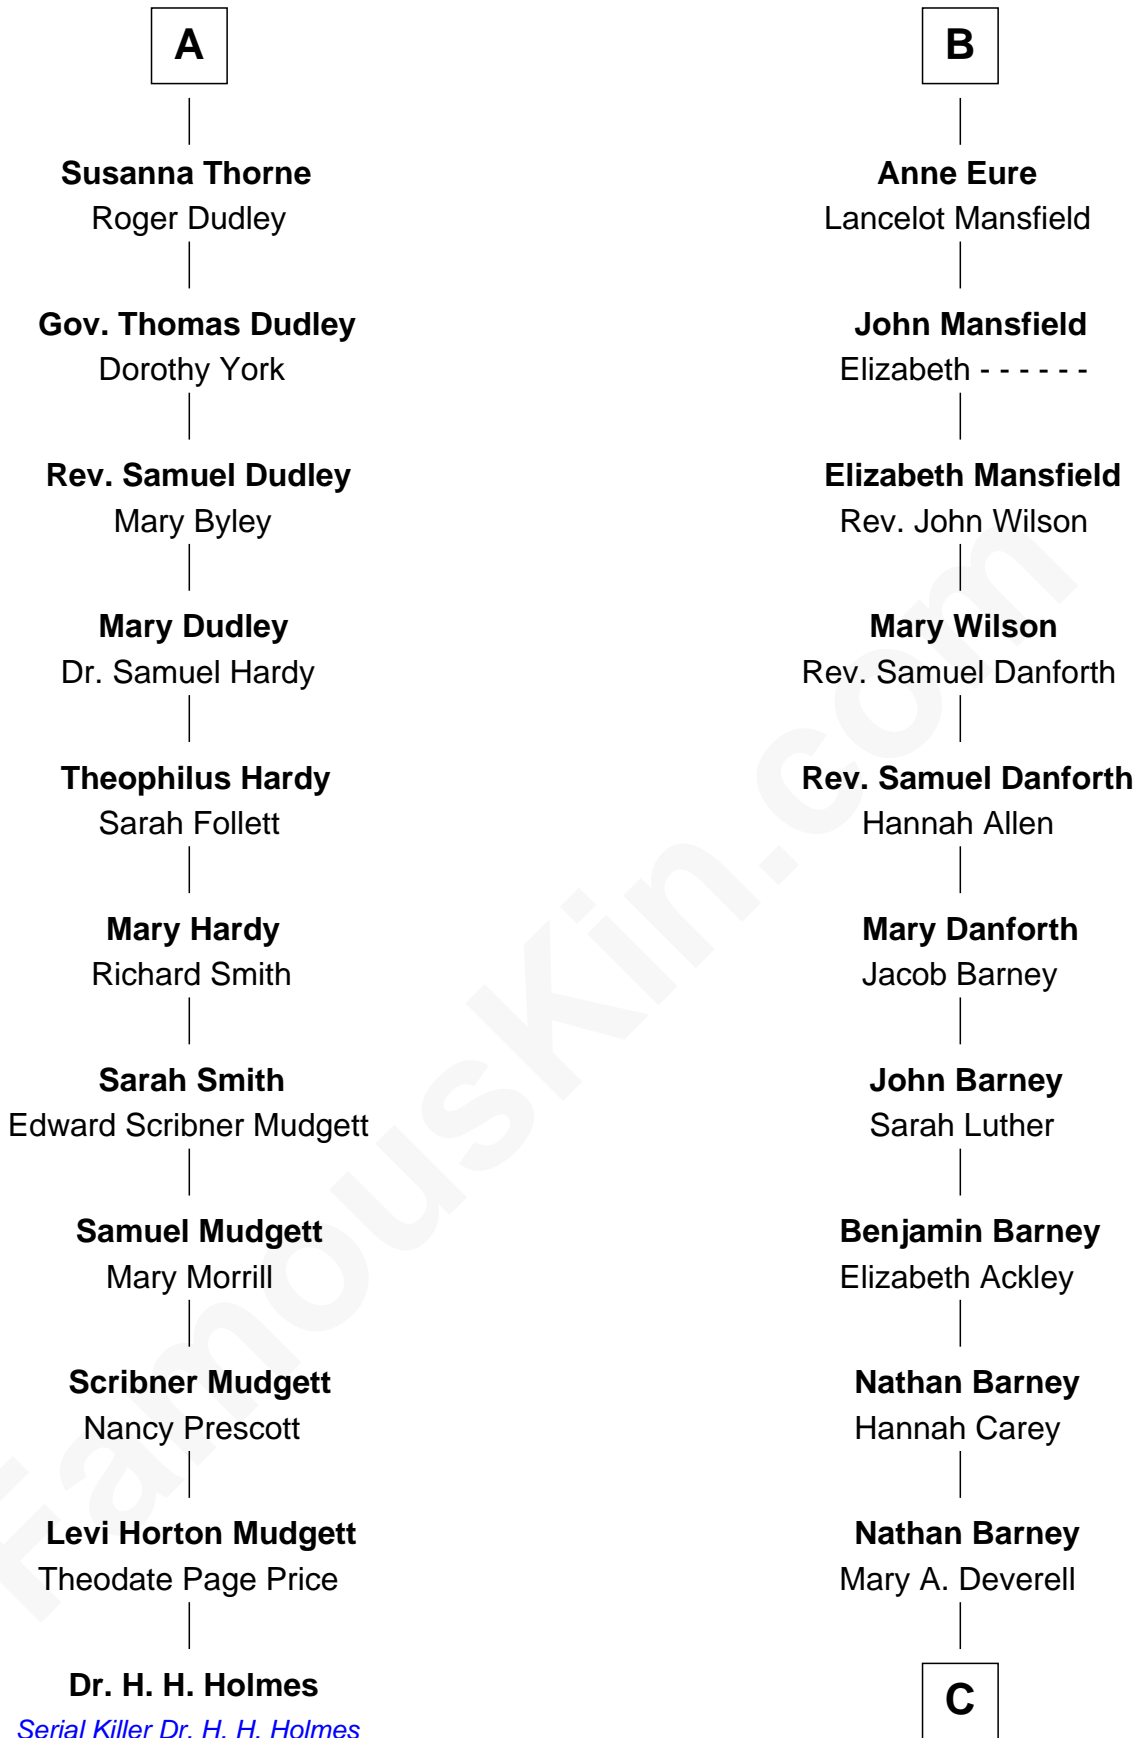

FamousKin.com Relationship Chart of

Dr. H. H. Holmes

Serial Killer aka "Devil in the White City"

17th cousin 2 times removed of

Elizabeth Montgomery

TV Actress - "Bewitched"

Sir John Grey

Avice Marmion

C

—
Mary Weed Barney
Henry Montgomery

—
Henry Montgomery
Elizabeth Bryan Allen

—
Elizabeth Montgomery
TV Actress - "Bewitched"

FamousKin.com