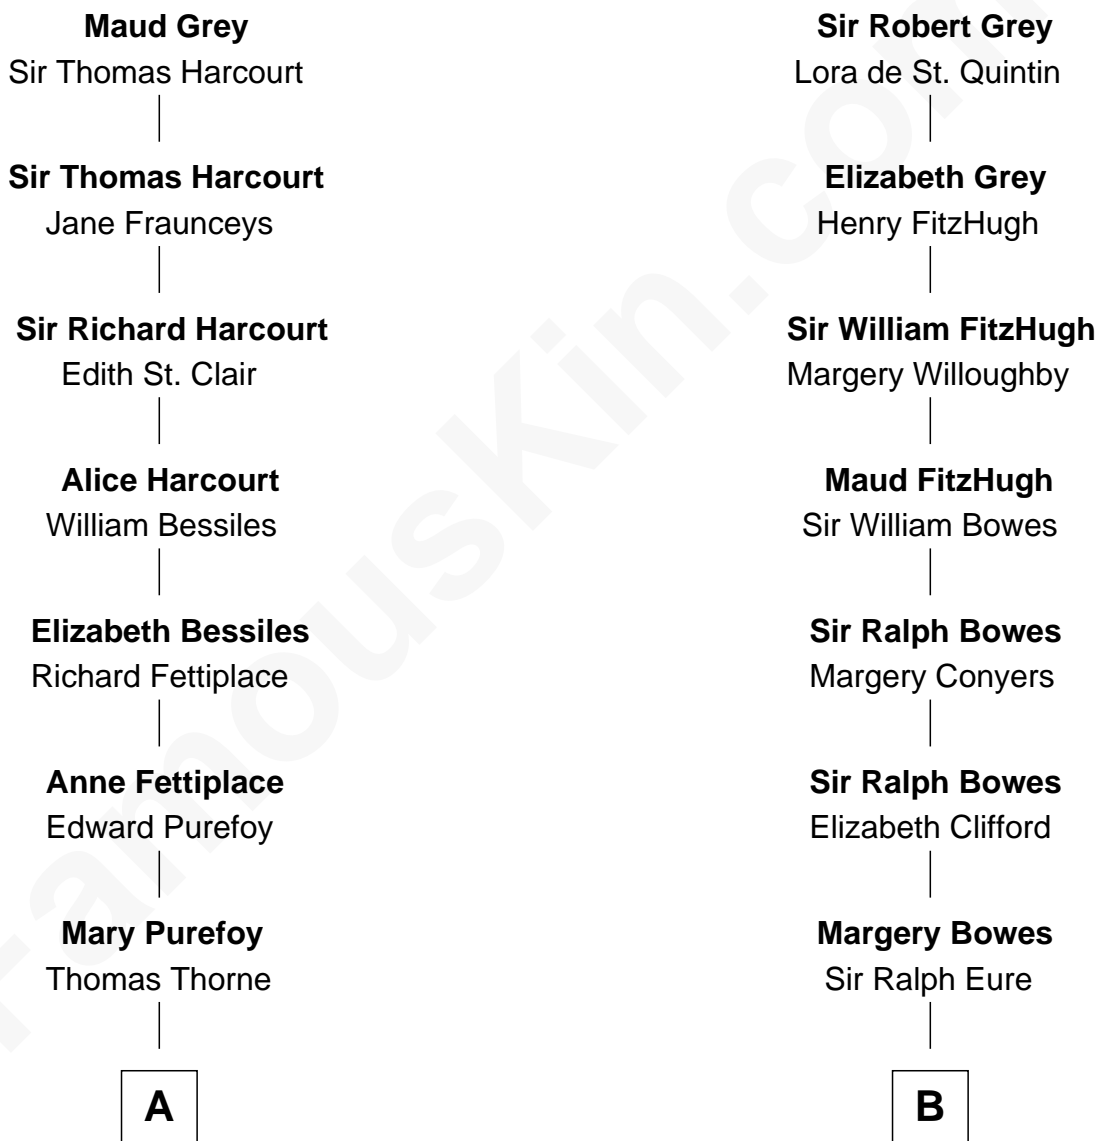

FamousKin.com Relationship Chart of

Dr. H. H. Holmes

Serial Killer aka "Devil in the White City"

17th cousin 2 times removed of

Elizabeth Montgomery

TV Actress - "Bewitched"

Sir John Grey

Avice Marmion

C

—
Mary Weed Barney
Henry Montgomery

—
Henry Montgomery
Elizabeth Bryan Allen

—
Elizabeth Montgomery
TV Actress - "Bewitched"

FamousKin.com