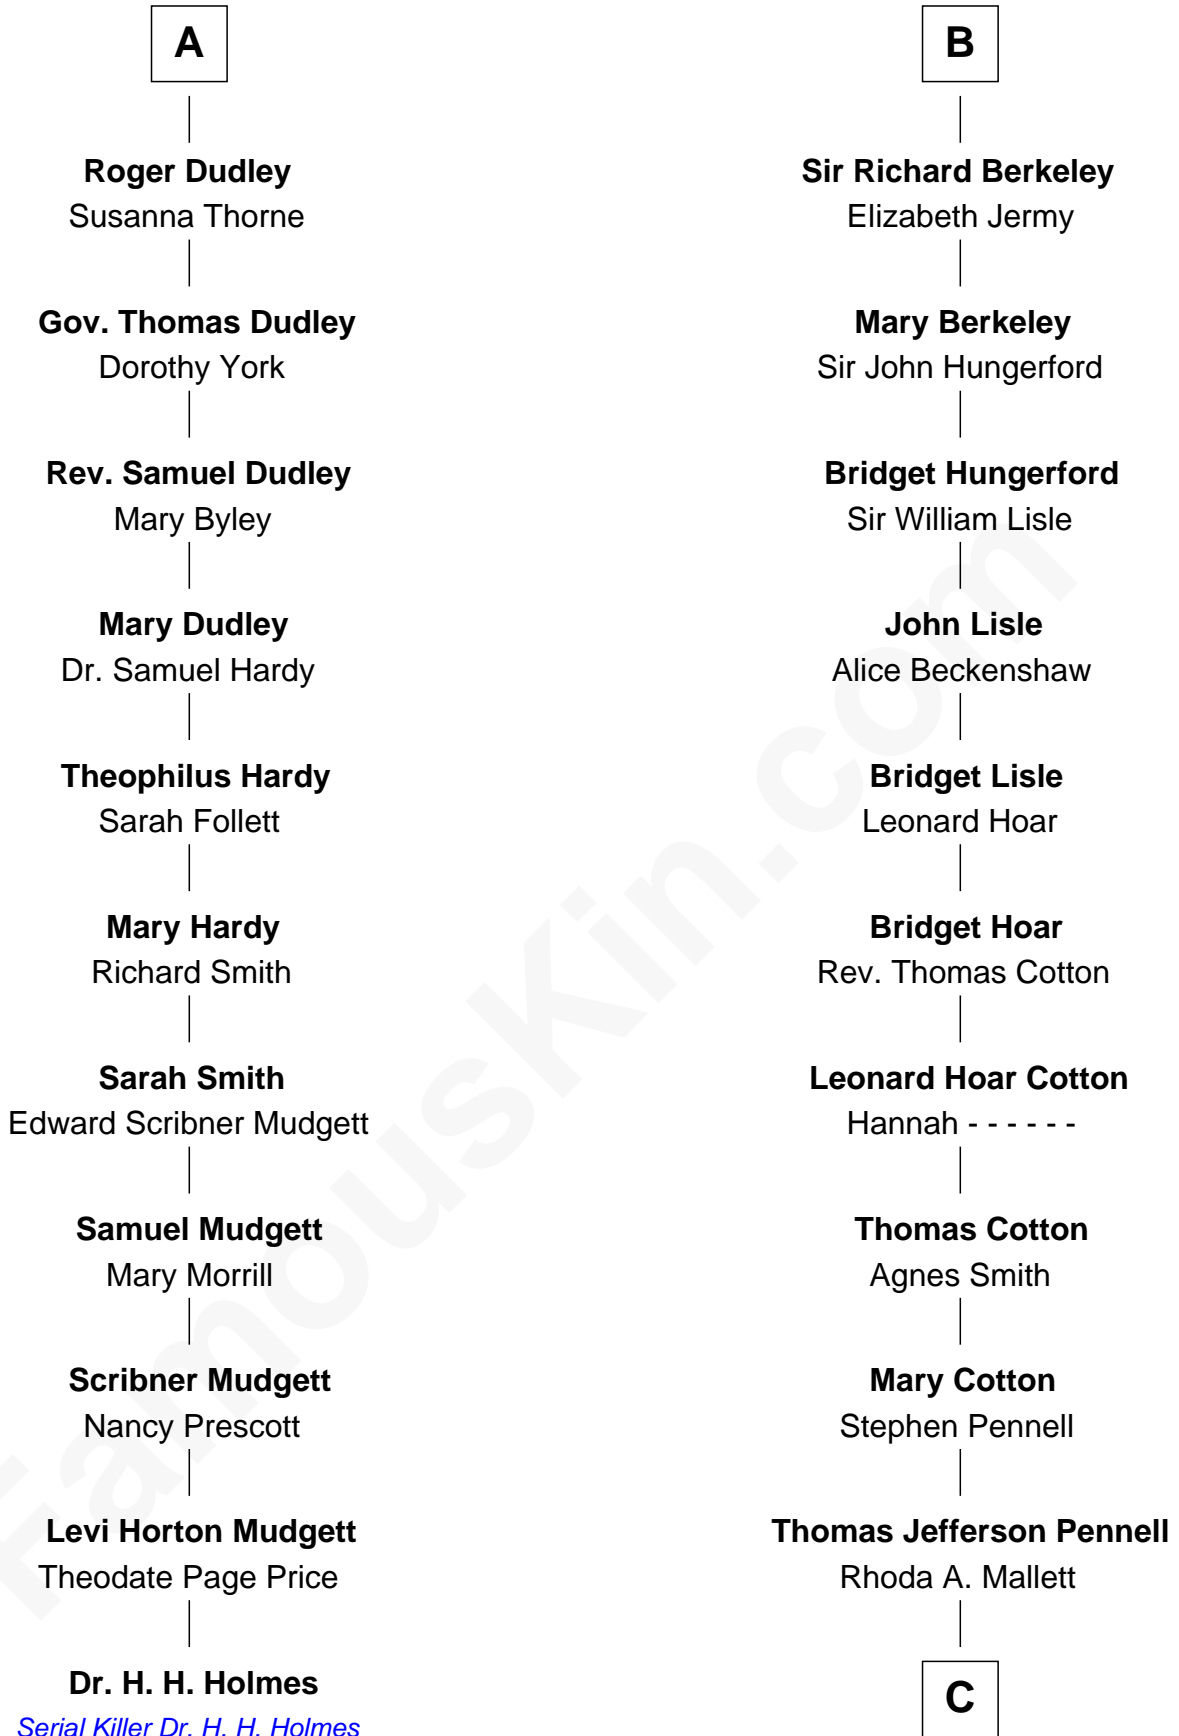

# FamousKin.com Relationship Chart of

**Dr. H. H. Holmes**

*Serial Killer aka "Devil in the White City"*

17th cousin 4 times removed of

**Warren Buffett**

*Chairman & CEO, Berkshire Hathaway*

**Sir Maurice de Berkeley**

**A**

**Maurice de Berkeley**

Margaret -----

**Thomas Berkeley**

Catherine Botetourte

**Maurice Berkeley**

Johanna Denham

**Maurice Berkeley**

Ellen Montfort

**Sir William Berkeley**

Anne Stafford

**Richard Berkeley**

Elizabeth Conningsby

**Sir John Berkeley**

Isabel Dennis

**B**

**C**

**Deborah Collamore Pennell**

John Watson

**Susan Ann Watson**

Ford Bela Barber

**Stella Frances Barber**

John Ammon Stahl

**Leila Stahl**