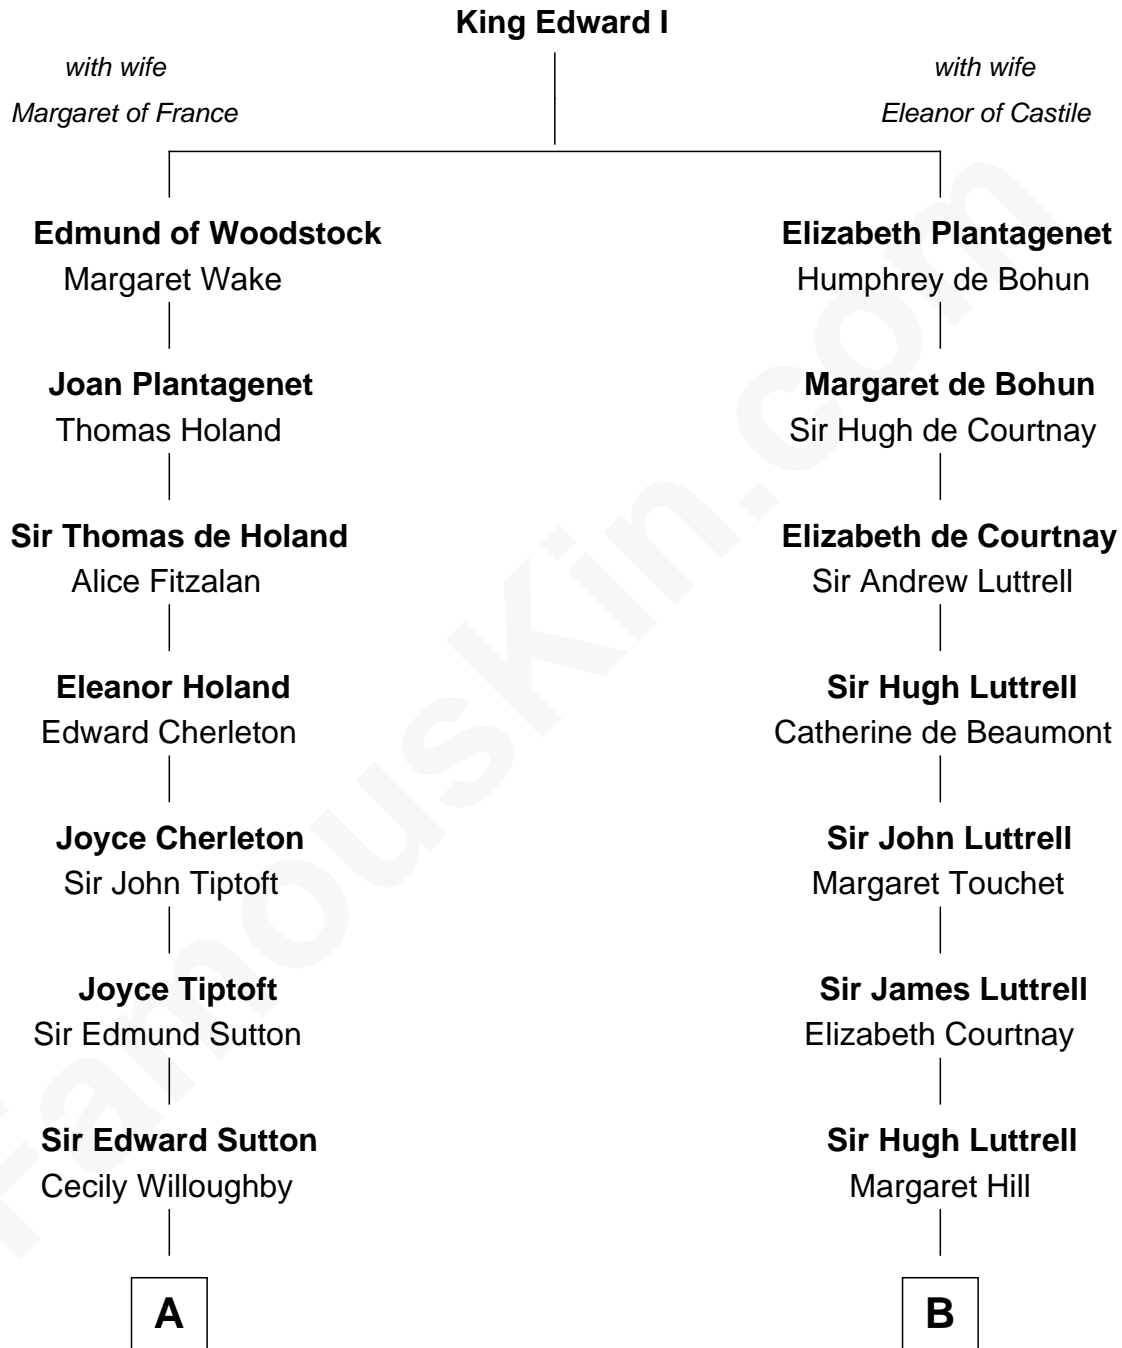

# FamousKin.com Relationship Chart of

**Dr. H. H. Holmes**

*Serial Killer aka "Devil in the White City"*

19th cousin 2 times removed of

**Dick Cheney**

*46th U.S. Vice-President*

**C**

**Scribner Mudgett**

Nancy Prescott

**Levi Horton Mudgett**

Theodate Page Price

**Dr. H. H. Holmes**

*Serial Killer Dr. H. H. Holmes*

**D**

**Elias Eaton Cheney**

Lucy Fletcher