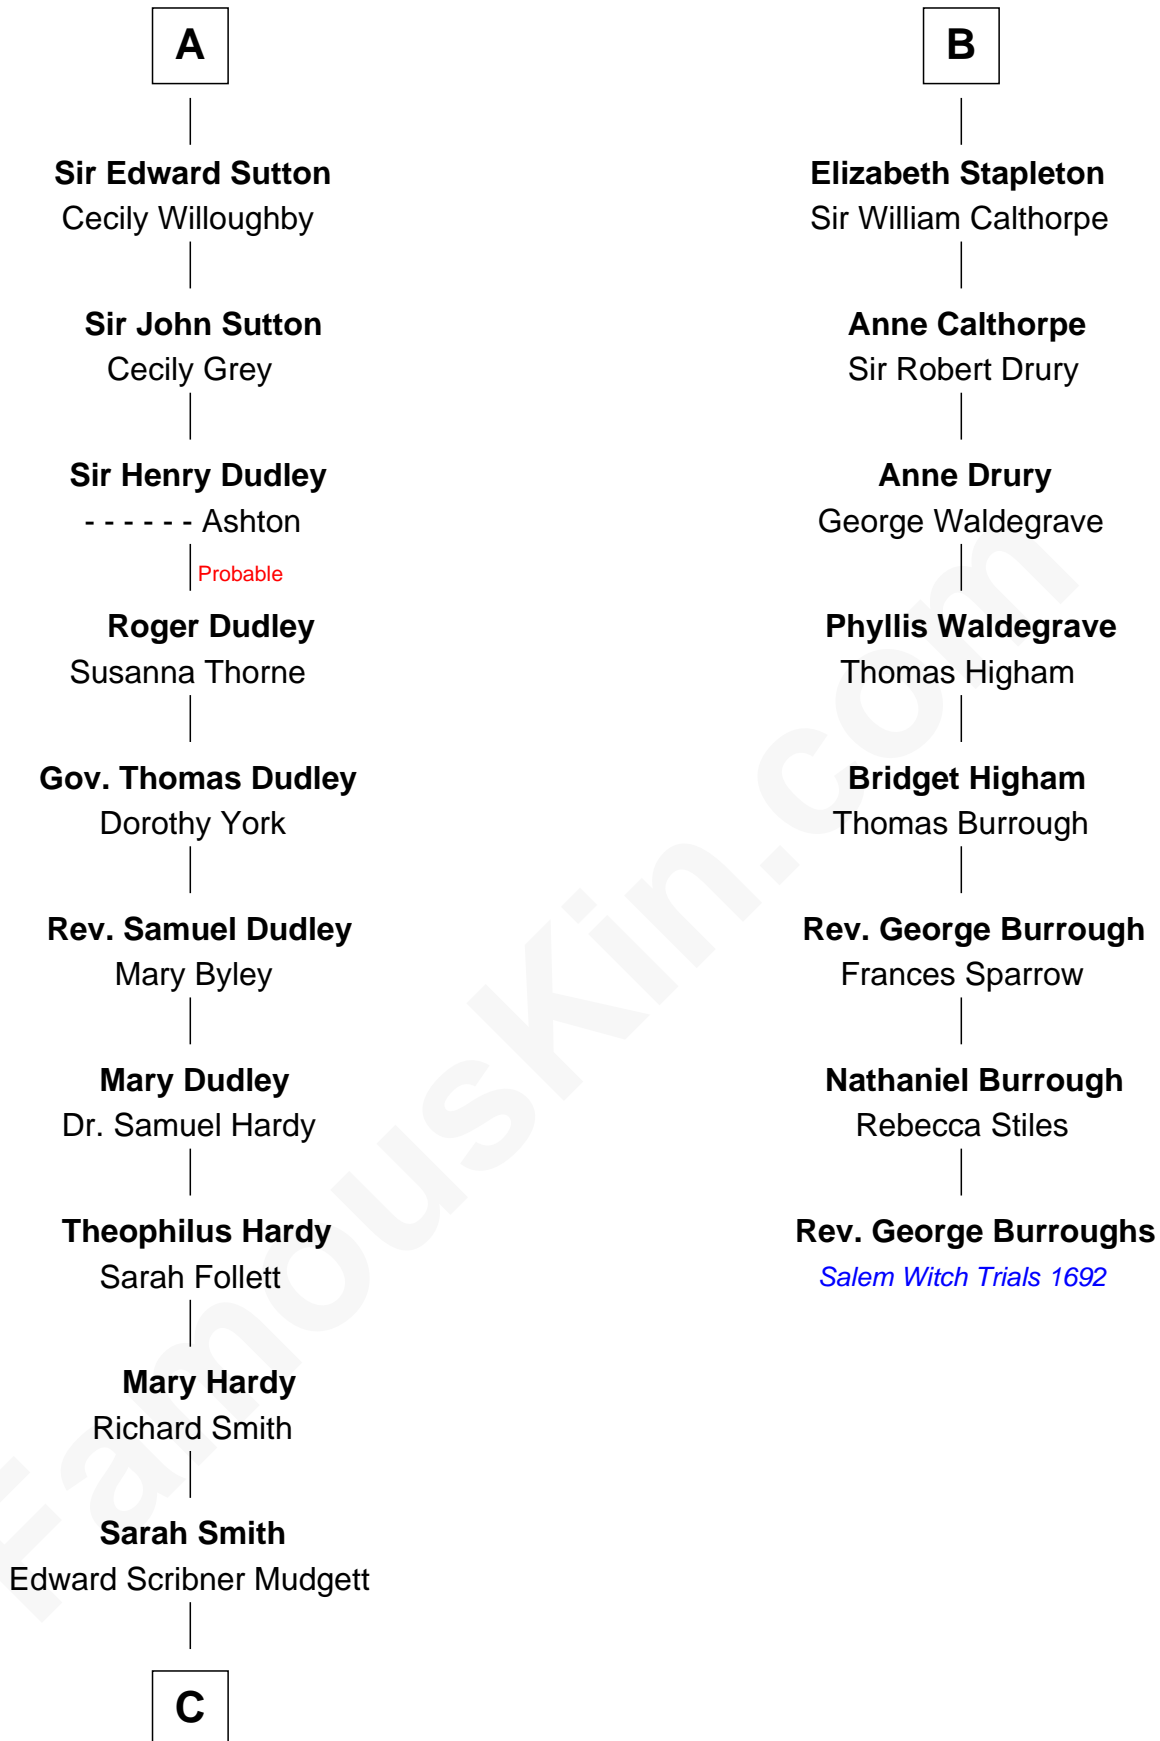

# FamousKin.com Relationship Chart of

**Dr. H. H. Holmes**

*Serial Killer aka "Devil in the White City"*

14th cousin 6 times removed of

**Rev. George Burroughs**

*Executed for Witchcraft, Salem 1692*

**C**

—  
**Samuel Mudgett**

Mary Morrill

—  
**Scribner Mudgett**

Nancy Prescott

—  
**Levi Horton Mudgett**

Theodate Page Price

—  
**Dr. H. H. Holmes**

*Serial Killer Dr. H. H. Holmes*

FamousKin.com