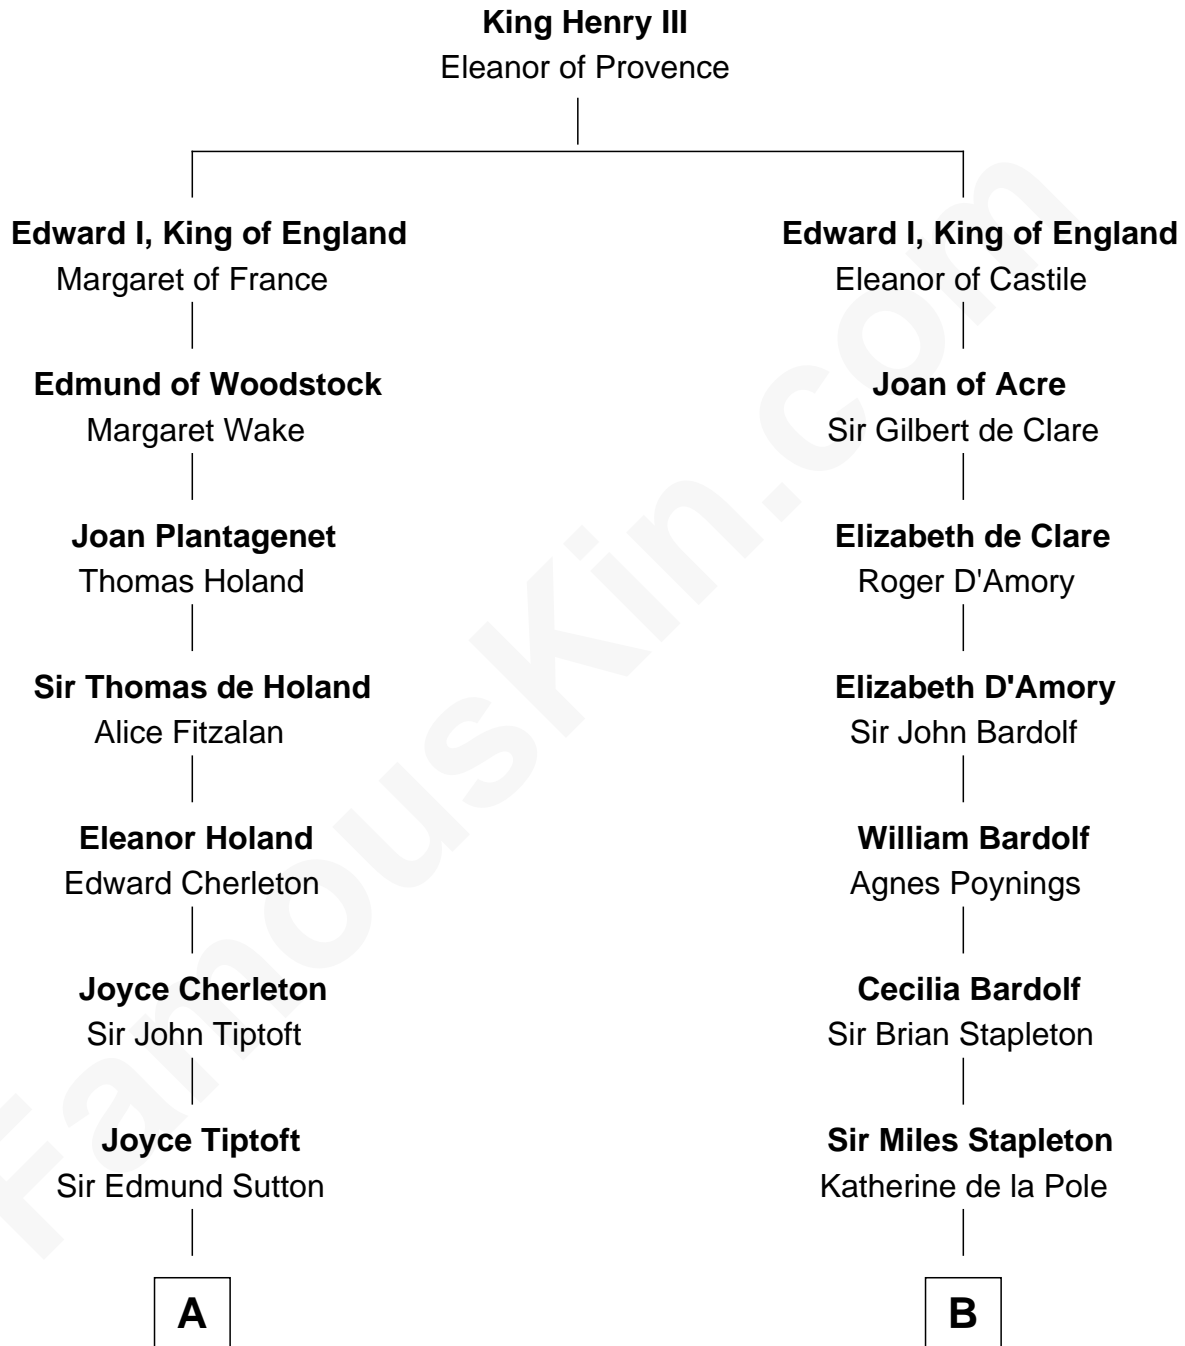

# FamousKin.com Relationship Chart of

**Dr. H. H. Holmes**

*Serial Killer aka "Devil in the White City"*

14th cousin 6 times removed of

**Rev. George Burroughs**

*Executed for Witchcraft, Salem 1692*

**C**

—  
**Samuel Mudgett**

Mary Morrill

—  
**Scribner Mudgett**

Nancy Prescott

—  
**Levi Horton Mudgett**

Theodate Page Price

—  
**Dr. H. H. Holmes**

*Serial Killer Dr. H. H. Holmes*

FamousKin.com