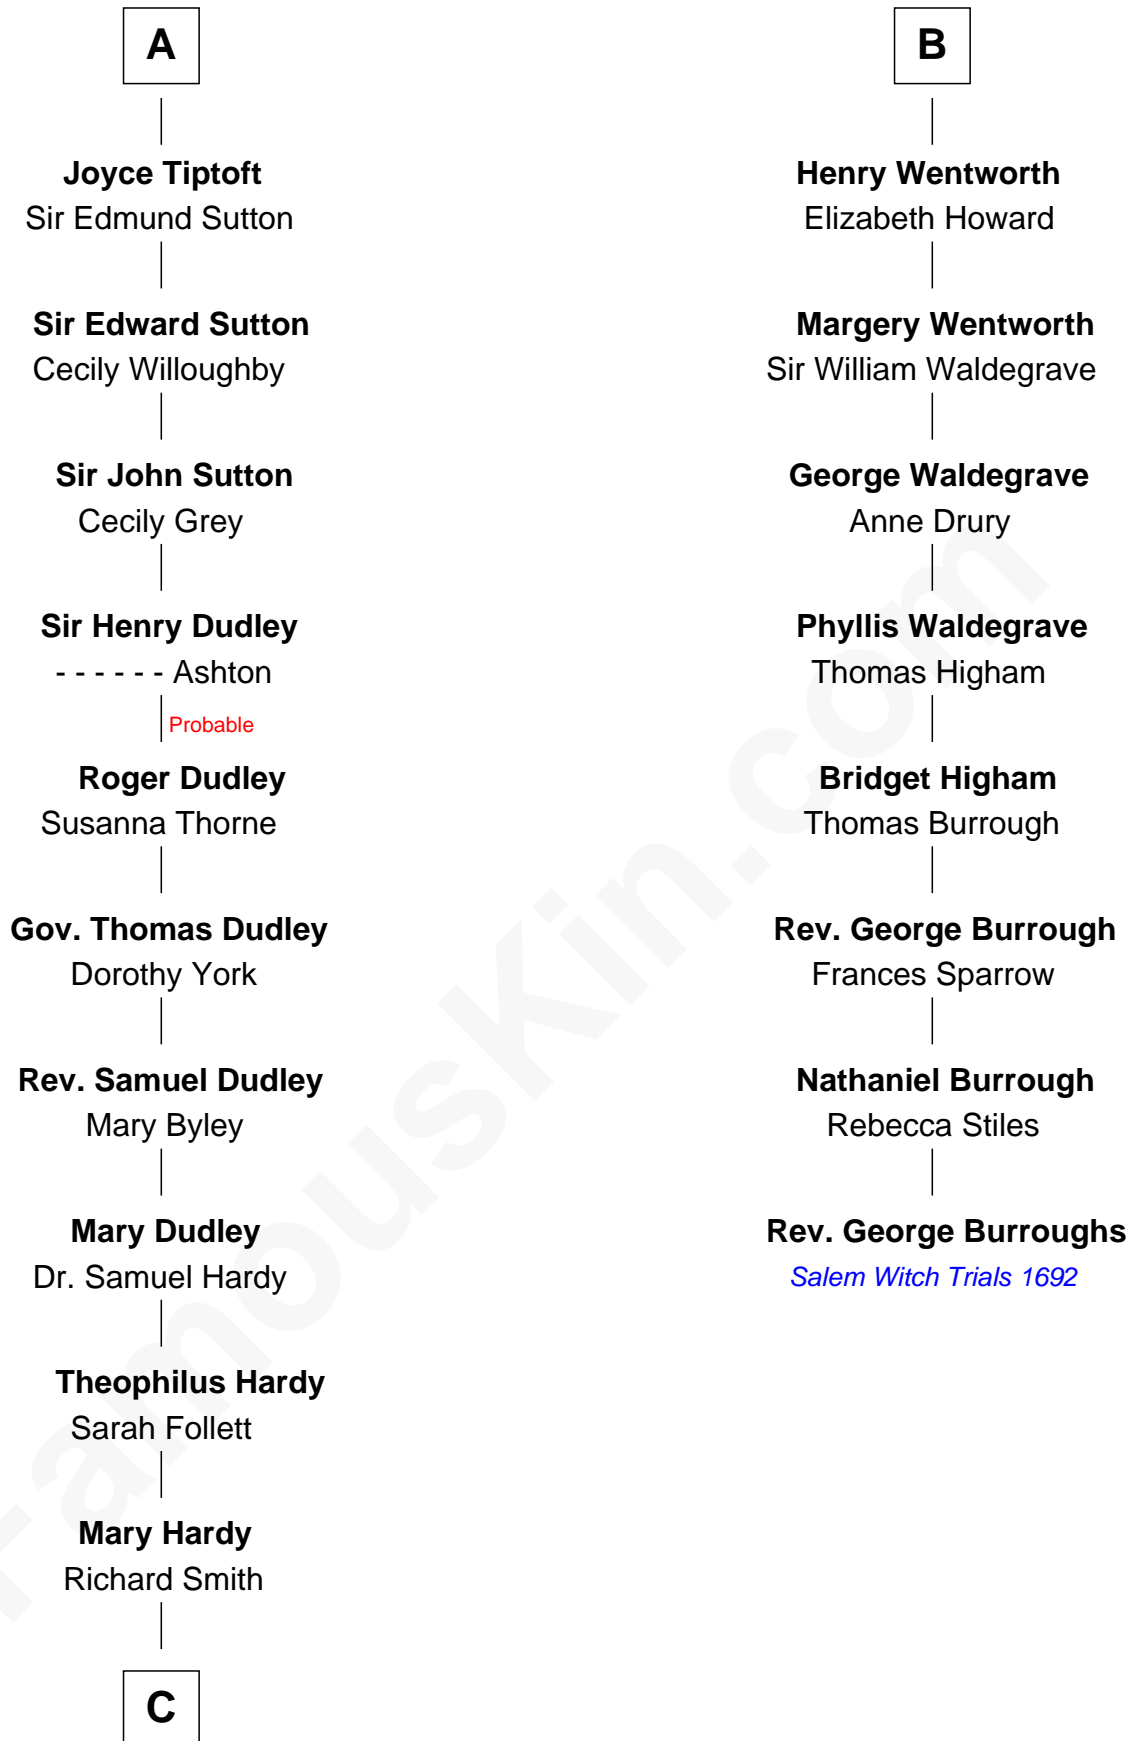

FamousKin.com Relationship Chart of

Dr. H. H. Holmes

Serial Killer aka "Devil in the White City"

14th cousin 7 times removed of

Rev. George Burroughs

Executed for Witchcraft, Salem 1692

Sir John FitzGeoffrey

Isabel le Bigod

C

—
Sarah Smith
Edward Scribner Mudgett

—
Samuel Mudgett
Mary Morrill

—
Scribner Mudgett
Nancy Prescott

—
Levi Horton Mudgett
Theodate Page Price

—
Dr. H. H. Holmes
Serial Killer Dr. H. H. Holmes