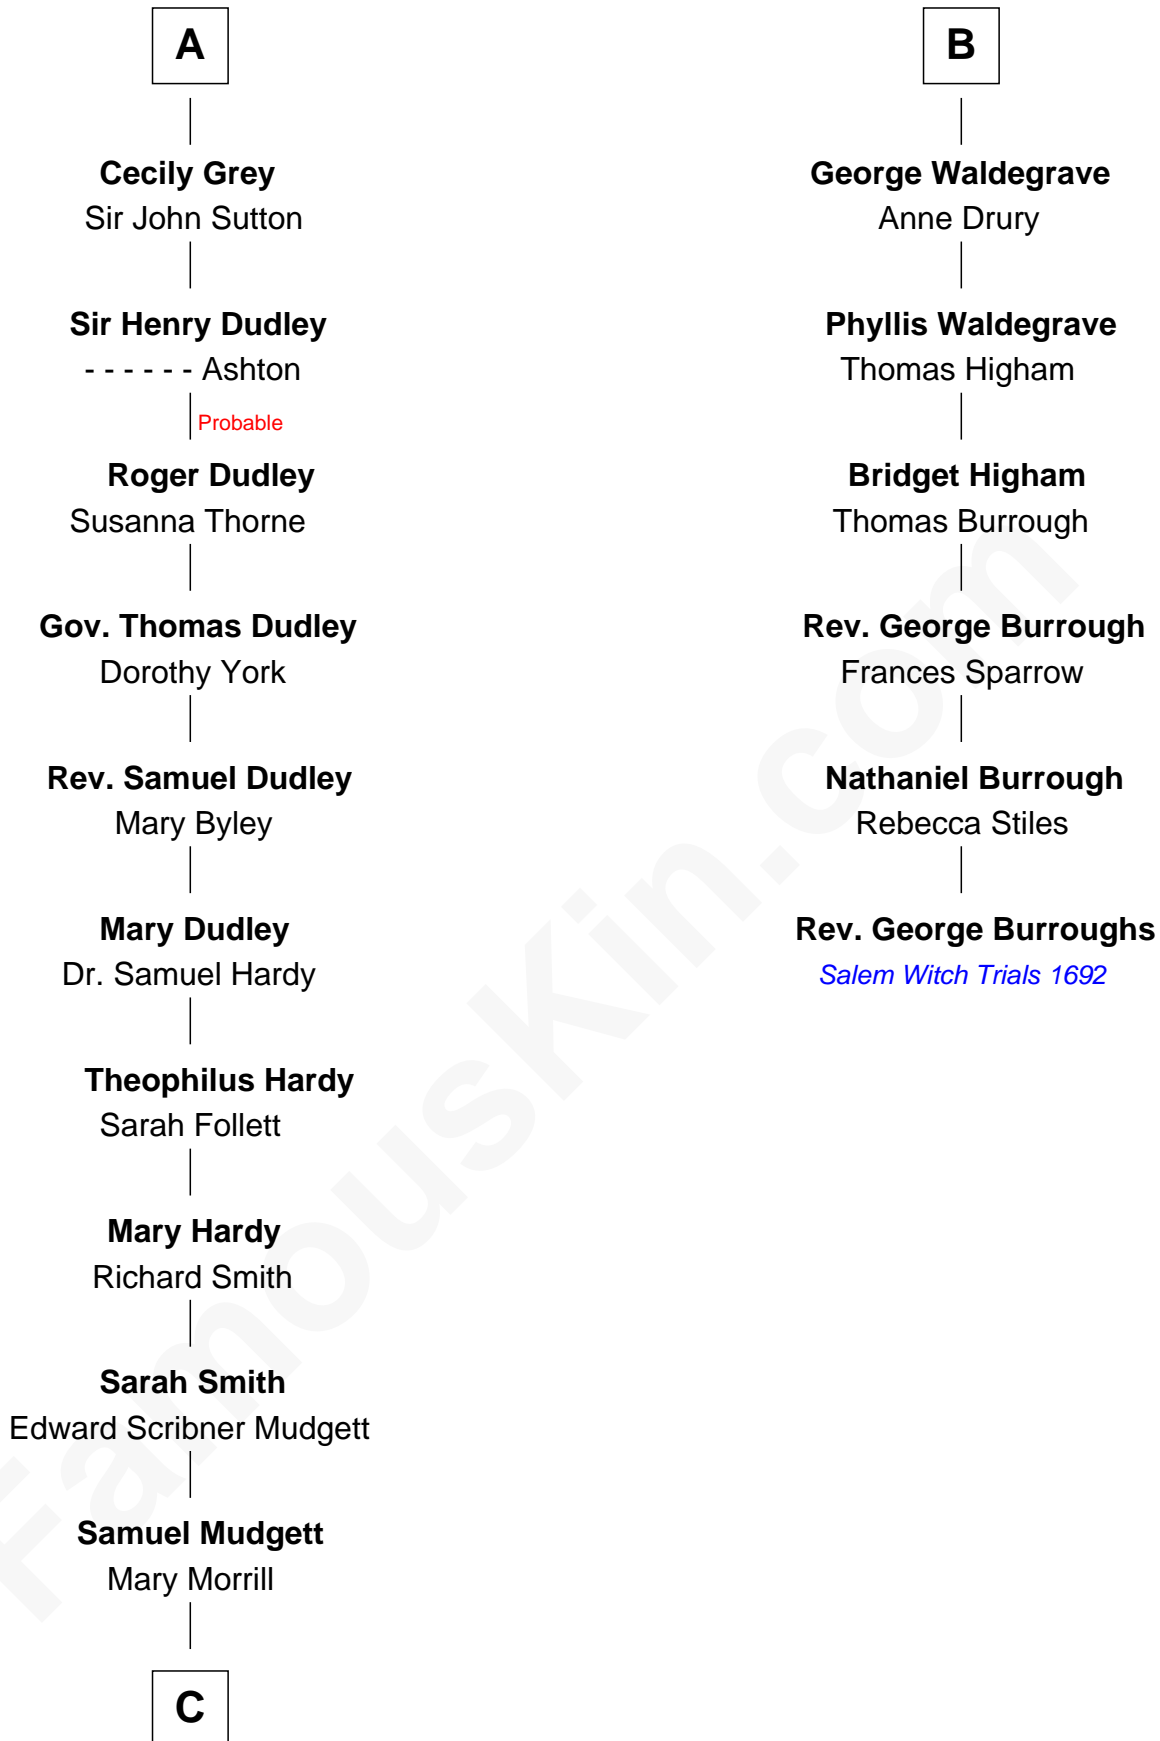

FamousKin.com Relationship Chart of

Dr. H. H. Holmes

Serial Killer aka "Devil in the White City"

12th cousin 7 times removed of

Rev. George Burroughs

Executed for Witchcraft, Salem 1692

C

—
Scribner Mudgett

Nancy Prescott

—
Levi Horton Mudgett

Theodate Page Price

—
Dr. H. H. Holmes

Serial Killer Dr. H. H. Holmes

FamousKin.com