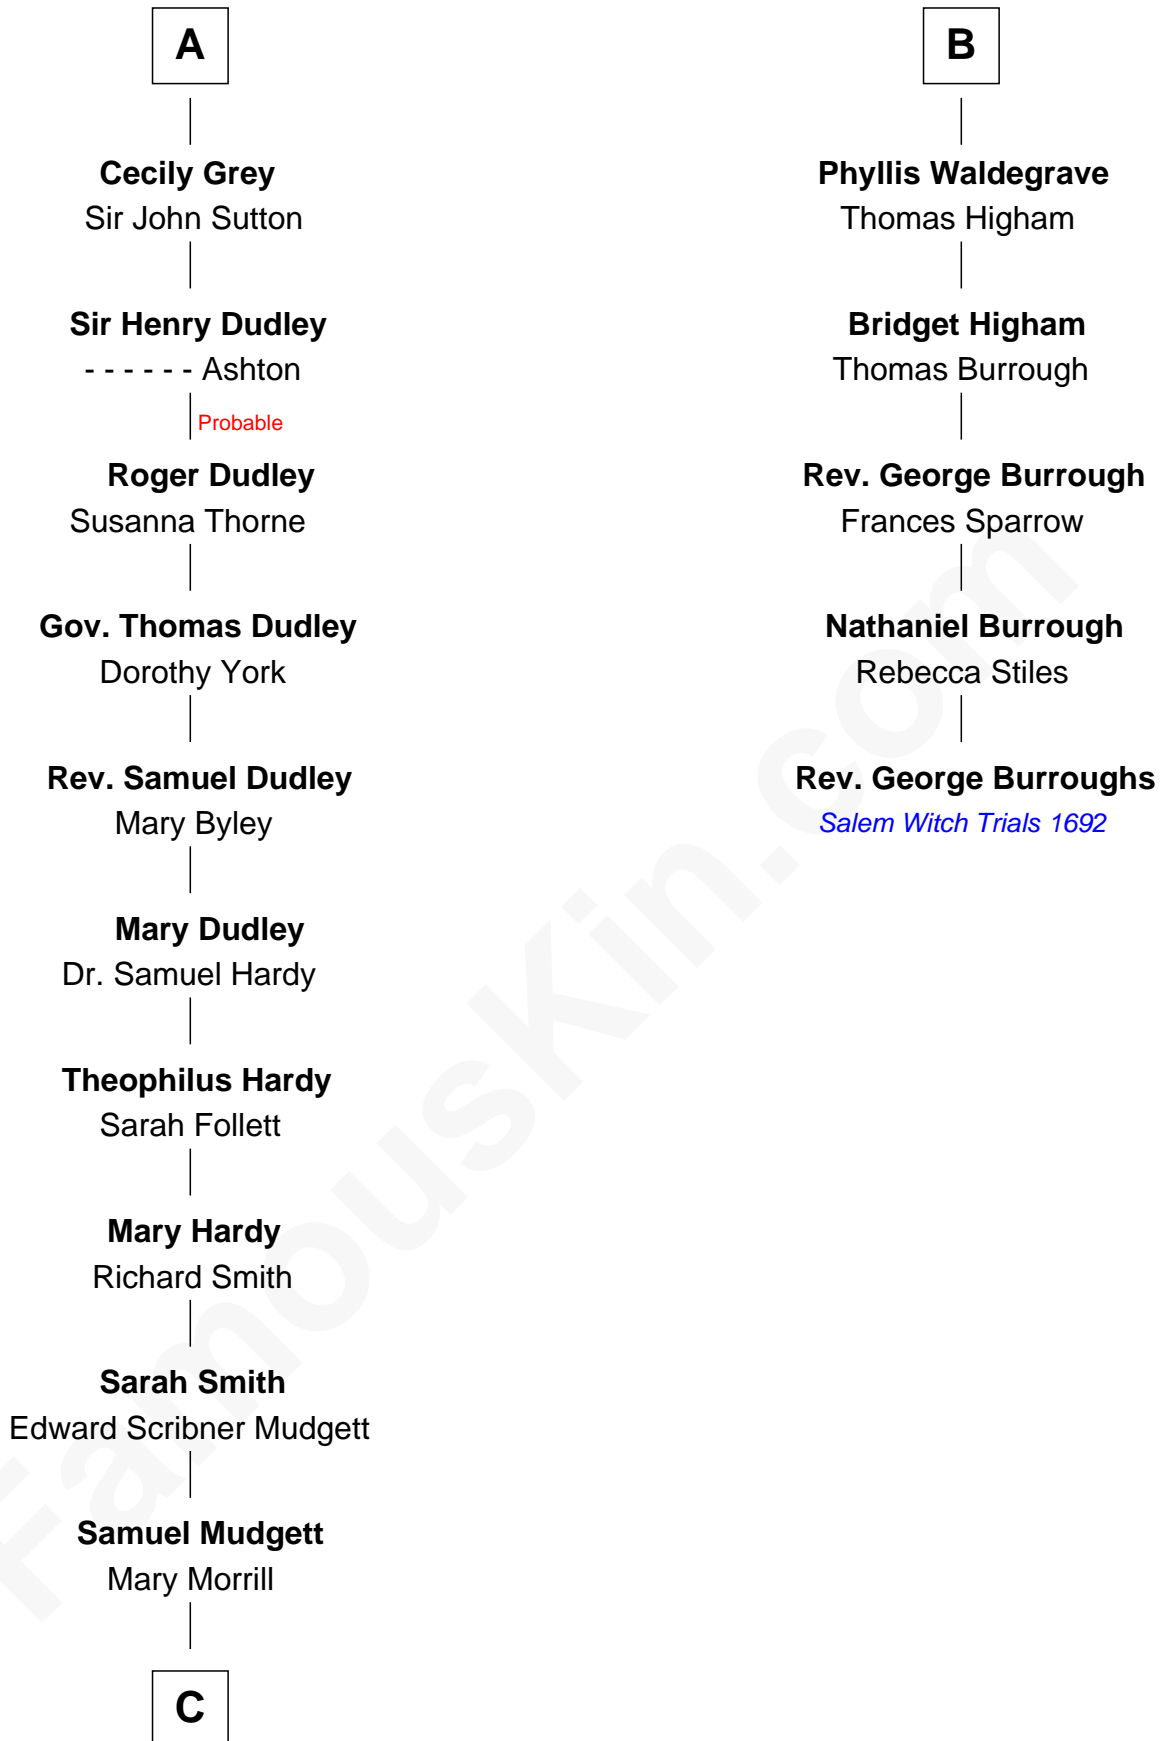

FamousKin.com

Relationship Chart of

Dr. H. H. Holmes

Serial Killer aka "Devil in the White City"

11th cousin 8 times removed of

Rev. George Burroughs

Executed for Witchcraft, Salem 1692

Bartholomew de Badlesmere

Margaret de Badlesmere

Sir John de Tibetot

Sir Robert de Tibetot

Margaret Deincourt

Elizabeth de Tibetot

Sir Philip le Despencer

Margery Despencer

Sir Roger Wentworth

Henry Wentworth

Elizabeth Howard

Margery Wentworth

Sir William Waldegrave

George Waldegrave

Anne Drury

B

C

—
Scribner Mudgett

Nancy Prescott

—
Levi Horton Mudgett

Theodate Page Price

—
Dr. H. H. Holmes

Serial Killer Dr. H. H. Holmes

FamousKin.com