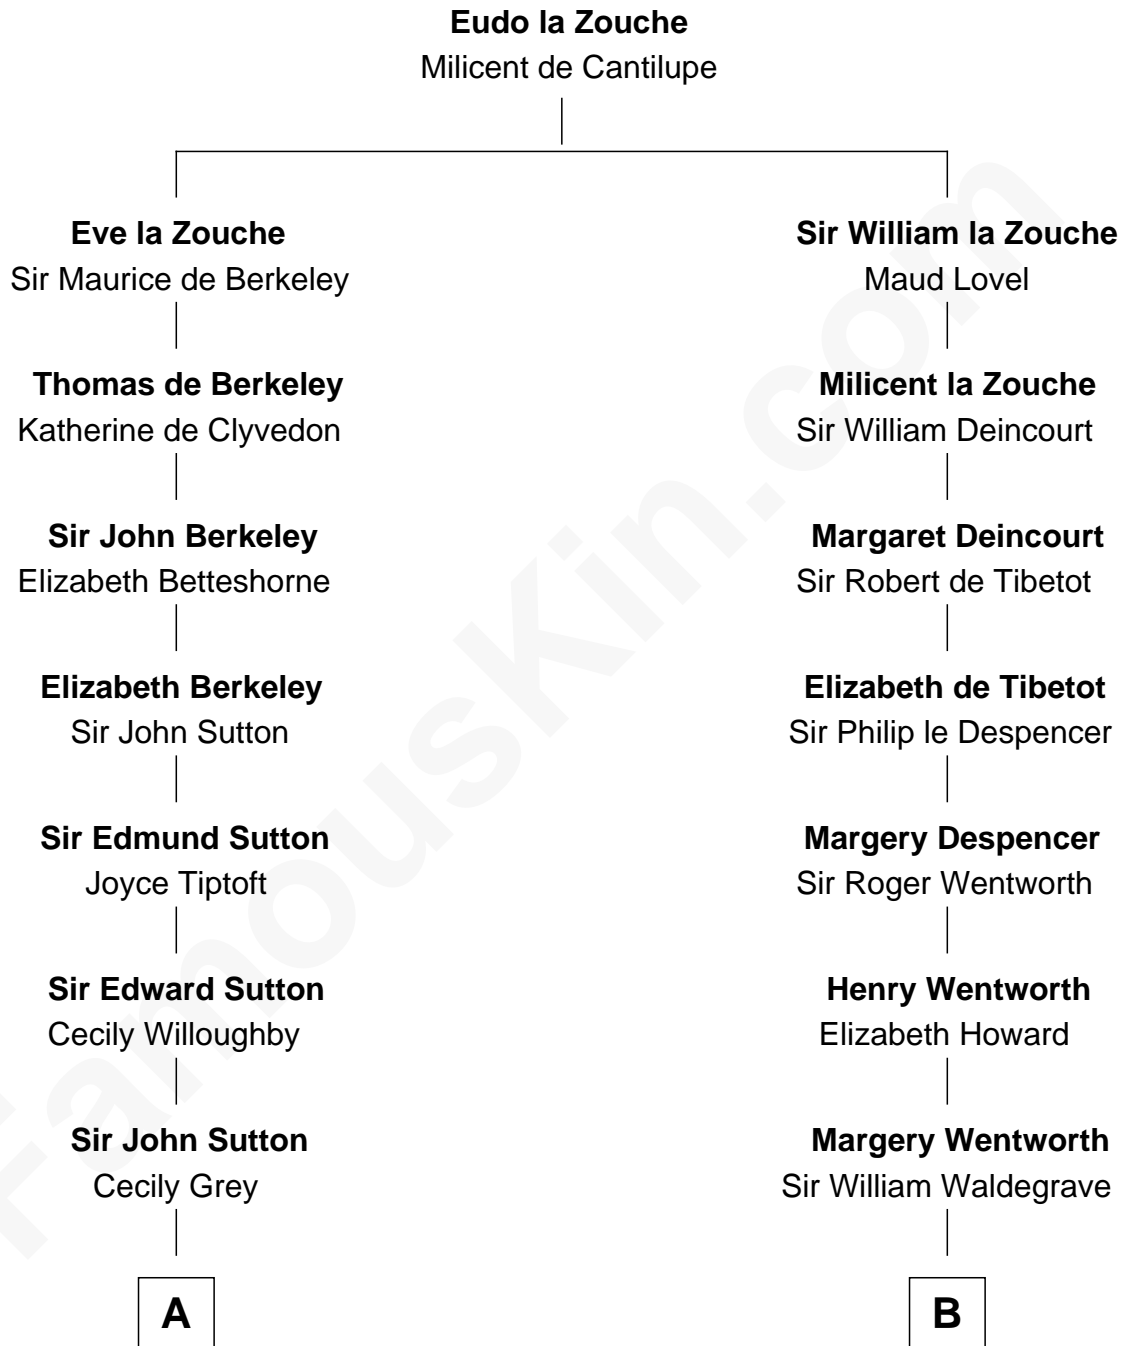

FamousKin.com Relationship Chart of

Dr. H. H. Holmes

Serial Killer aka "Devil in the White City"

12th cousin 6 times removed of

Rev. George Burroughs

Executed for Witchcraft, Salem 1692

C

—
Levi Horton Mudgett

Theodate Page Price

—
Dr. H. H. Holmes

Serial Killer Dr. H. H. Holmes

FamousKin.com