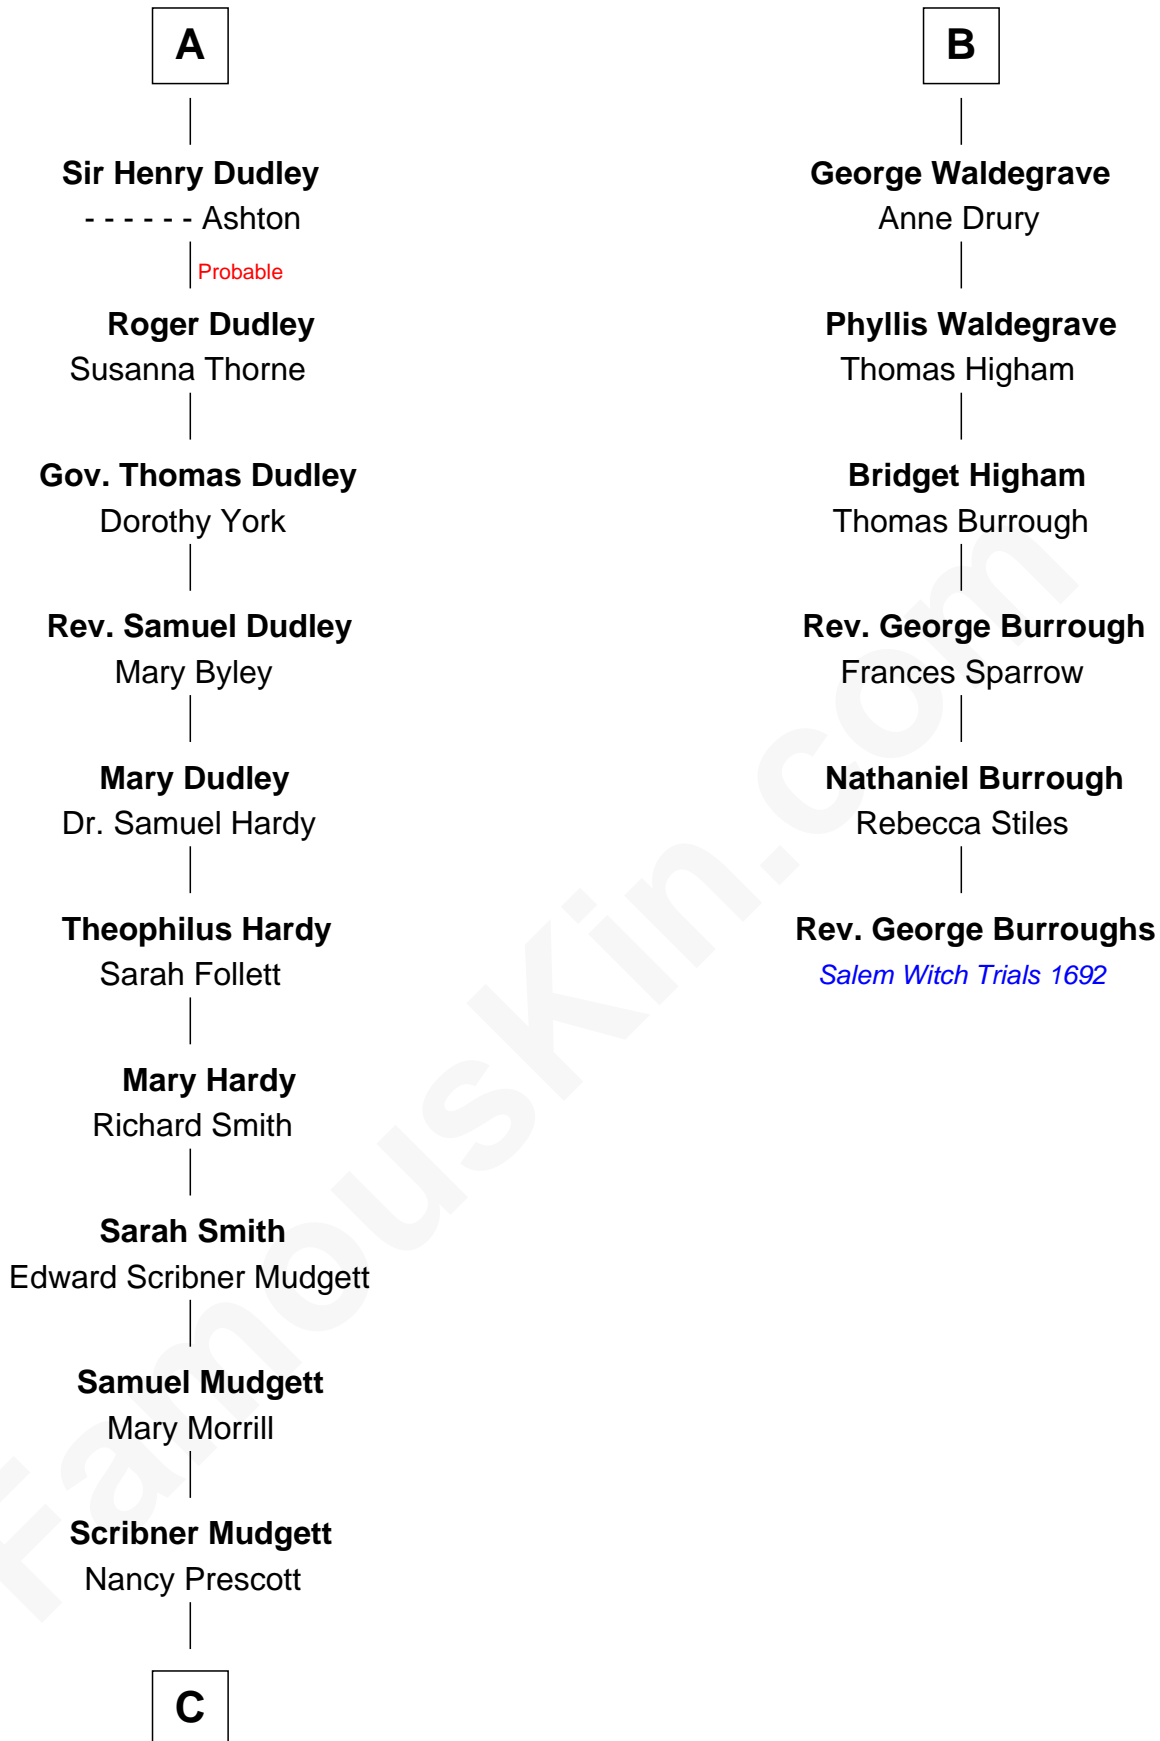

FamousKin.com Relationship Chart of

Dr. H. H. Holmes

Serial Killer aka "Devil in the White City"

12th cousin 6 times removed of

Rev. George Burroughs

Executed for Witchcraft, Salem 1692

C

—
Levi Horton Mudgett

Theodate Page Price

—
Dr. H. H. Holmes

Serial Killer Dr. H. H. Holmes

FamousKin.com