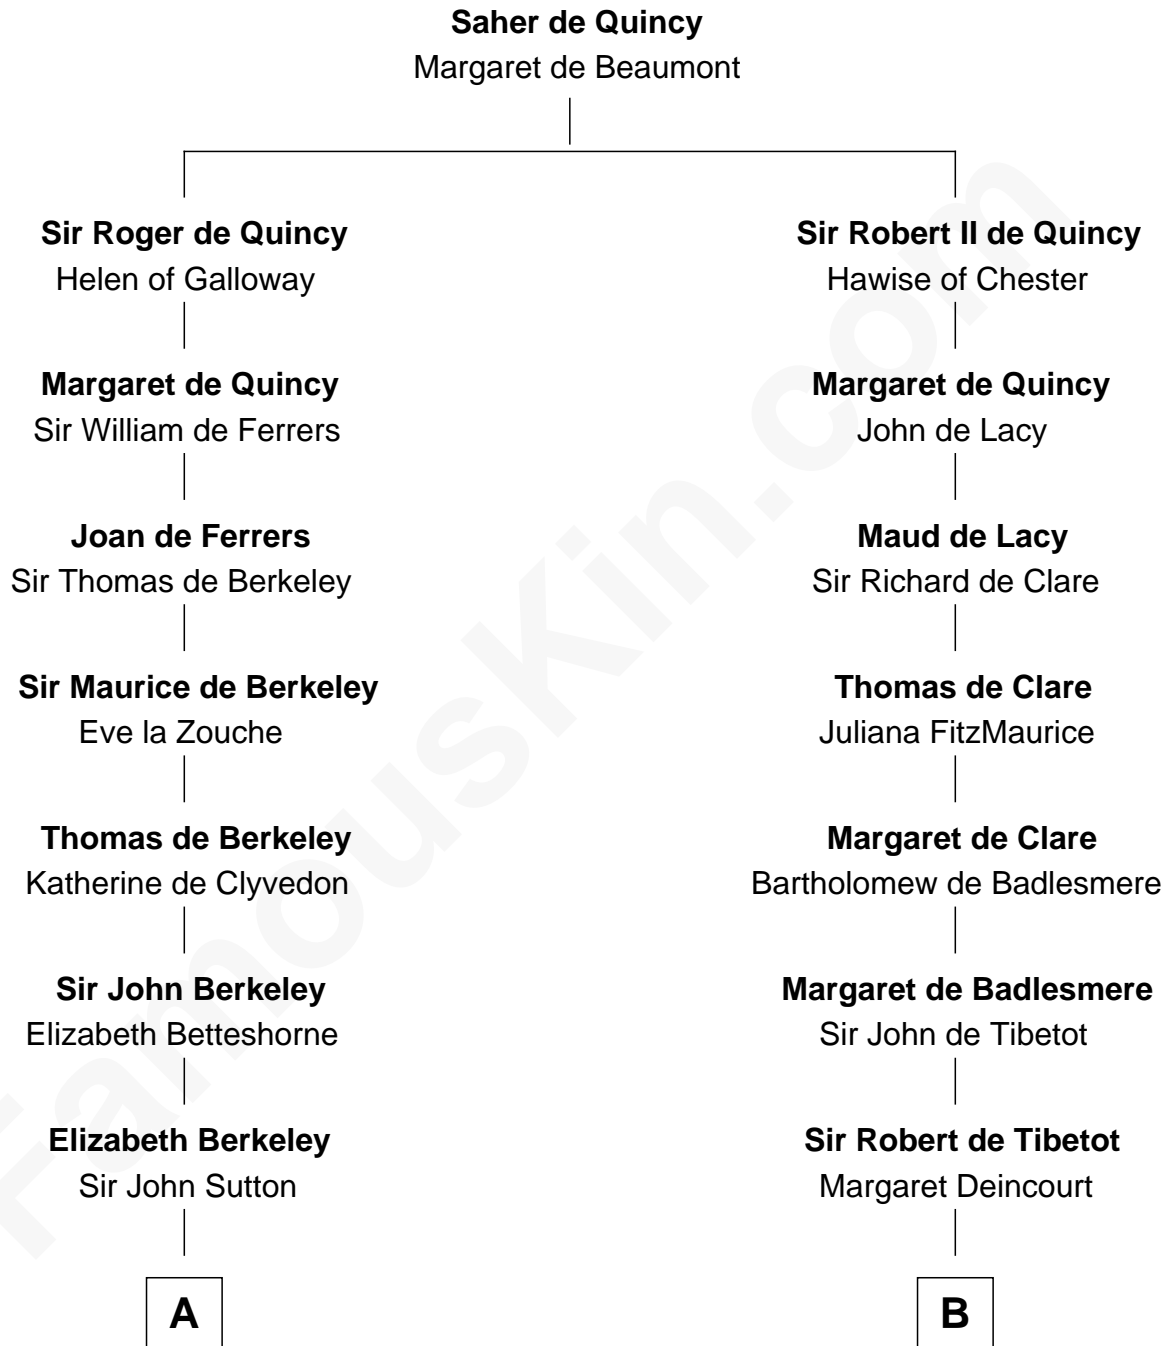

FamousKin.com

Relationship Chart of

Dr. H. H. Holmes

Serial Killer aka "Devil in the White City"

16th cousin 5 times removed of

Rev. George Burroughs

Executed for Witchcraft, Salem 1692

C

—
Sarah Smith
Edward Scribner Mudgett

—
Samuel Mudgett
Mary Morrill

—
Scribner Mudgett
Nancy Prescott

—
Levi Horton Mudgett
Theodate Page Price

—
Dr. H. H. Holmes
Serial Killer Dr. H. H. Holmes

FamousKin.com