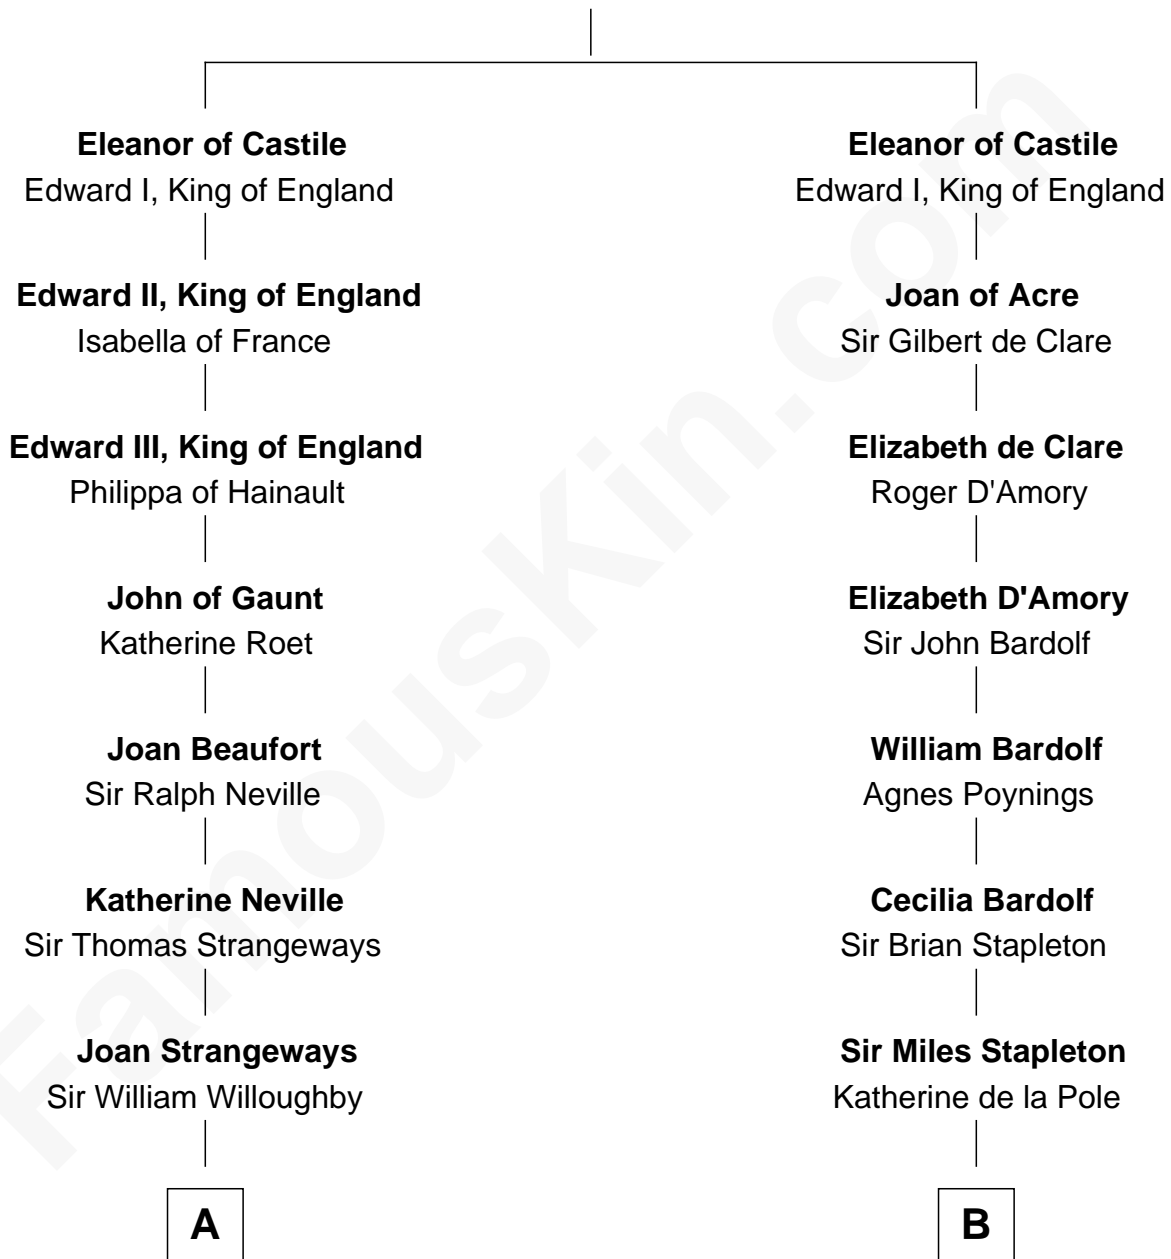

Ferdinand III, King of Castile

Joanna of Ponthieu