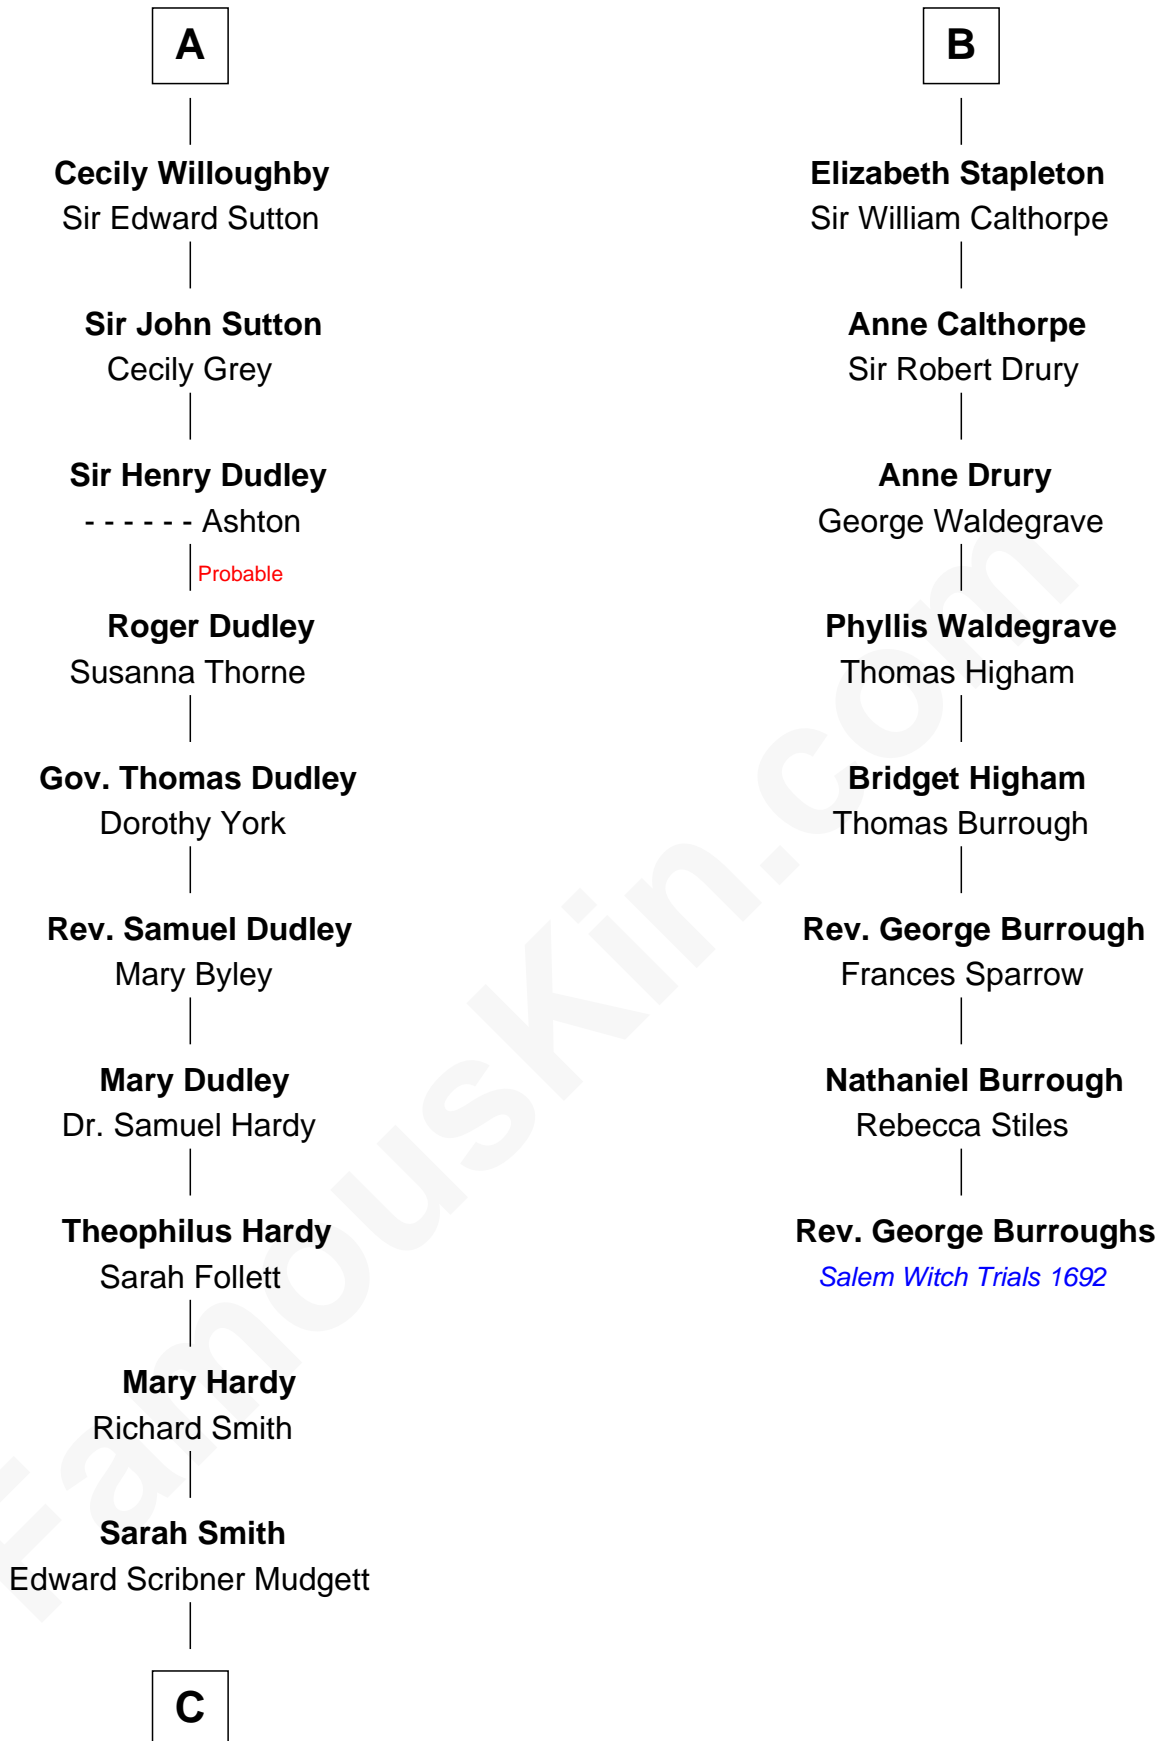

FamousKin.com Relationship Chart of

Dr. H. H. Holmes

Serial Killer aka "Devil in the White City"

14th cousin 6 times removed of

Rev. George Burroughs

Executed for Witchcraft, Salem 1692

Ferdinand III, King of Castile

Joanna of Ponthieu

C

—
Samuel Mudgett

Mary Morrill

—
Scribner Mudgett

Nancy Prescott

—
Levi Horton Mudgett

Theodate Page Price

—
Dr. H. H. Holmes

Serial Killer Dr. H. H. Holmes

FamousKin.com