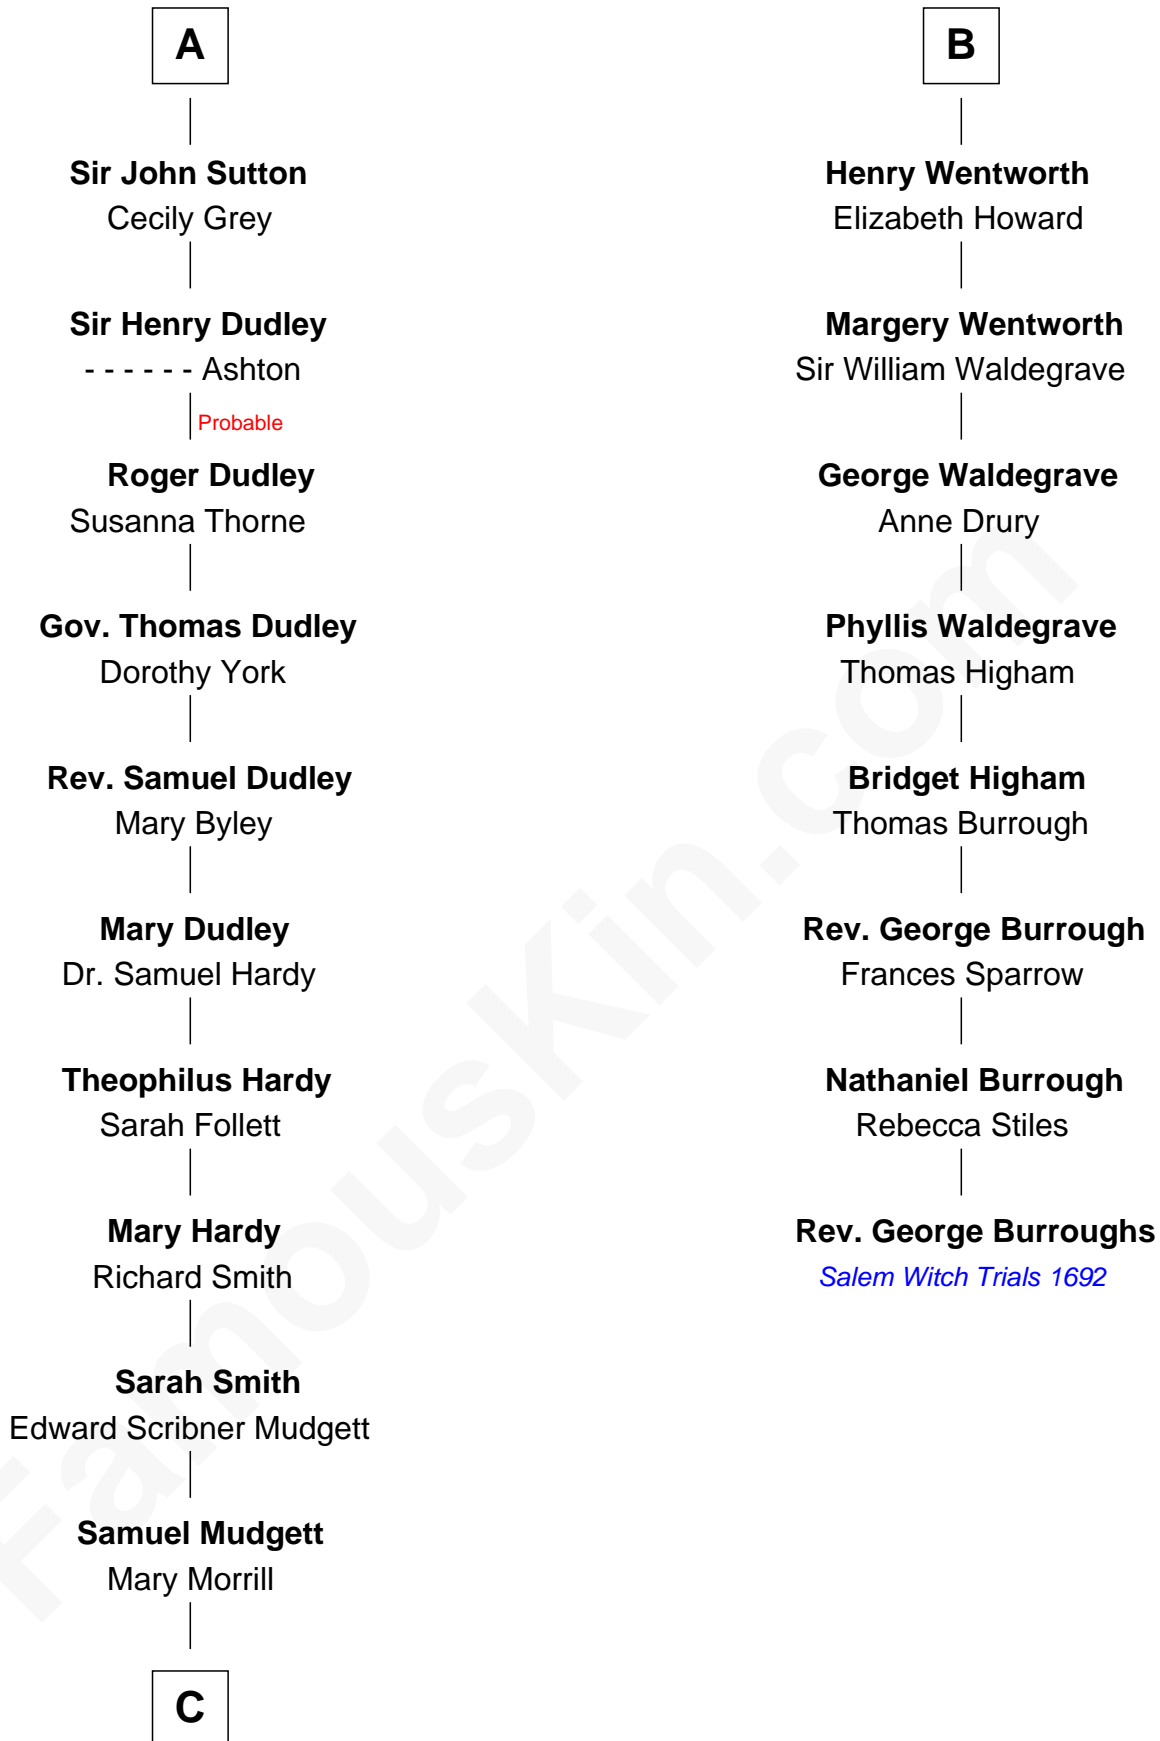

# FamousKin.com Relationship Chart of

**Dr. H. H. Holmes**

*Serial Killer aka "Devil in the White City"*

**14th cousin 5 times removed of**

**Rev. George Burroughs**

*Executed for Witchcraft, Salem 1692*

**C**

—  
**Scribner Mudgett**

Nancy Prescott

—  
**Levi Horton Mudgett**

Theodate Page Price

—  
**Dr. H. H. Holmes**

*Serial Killer Dr. H. H. Holmes*

FamousKin.com