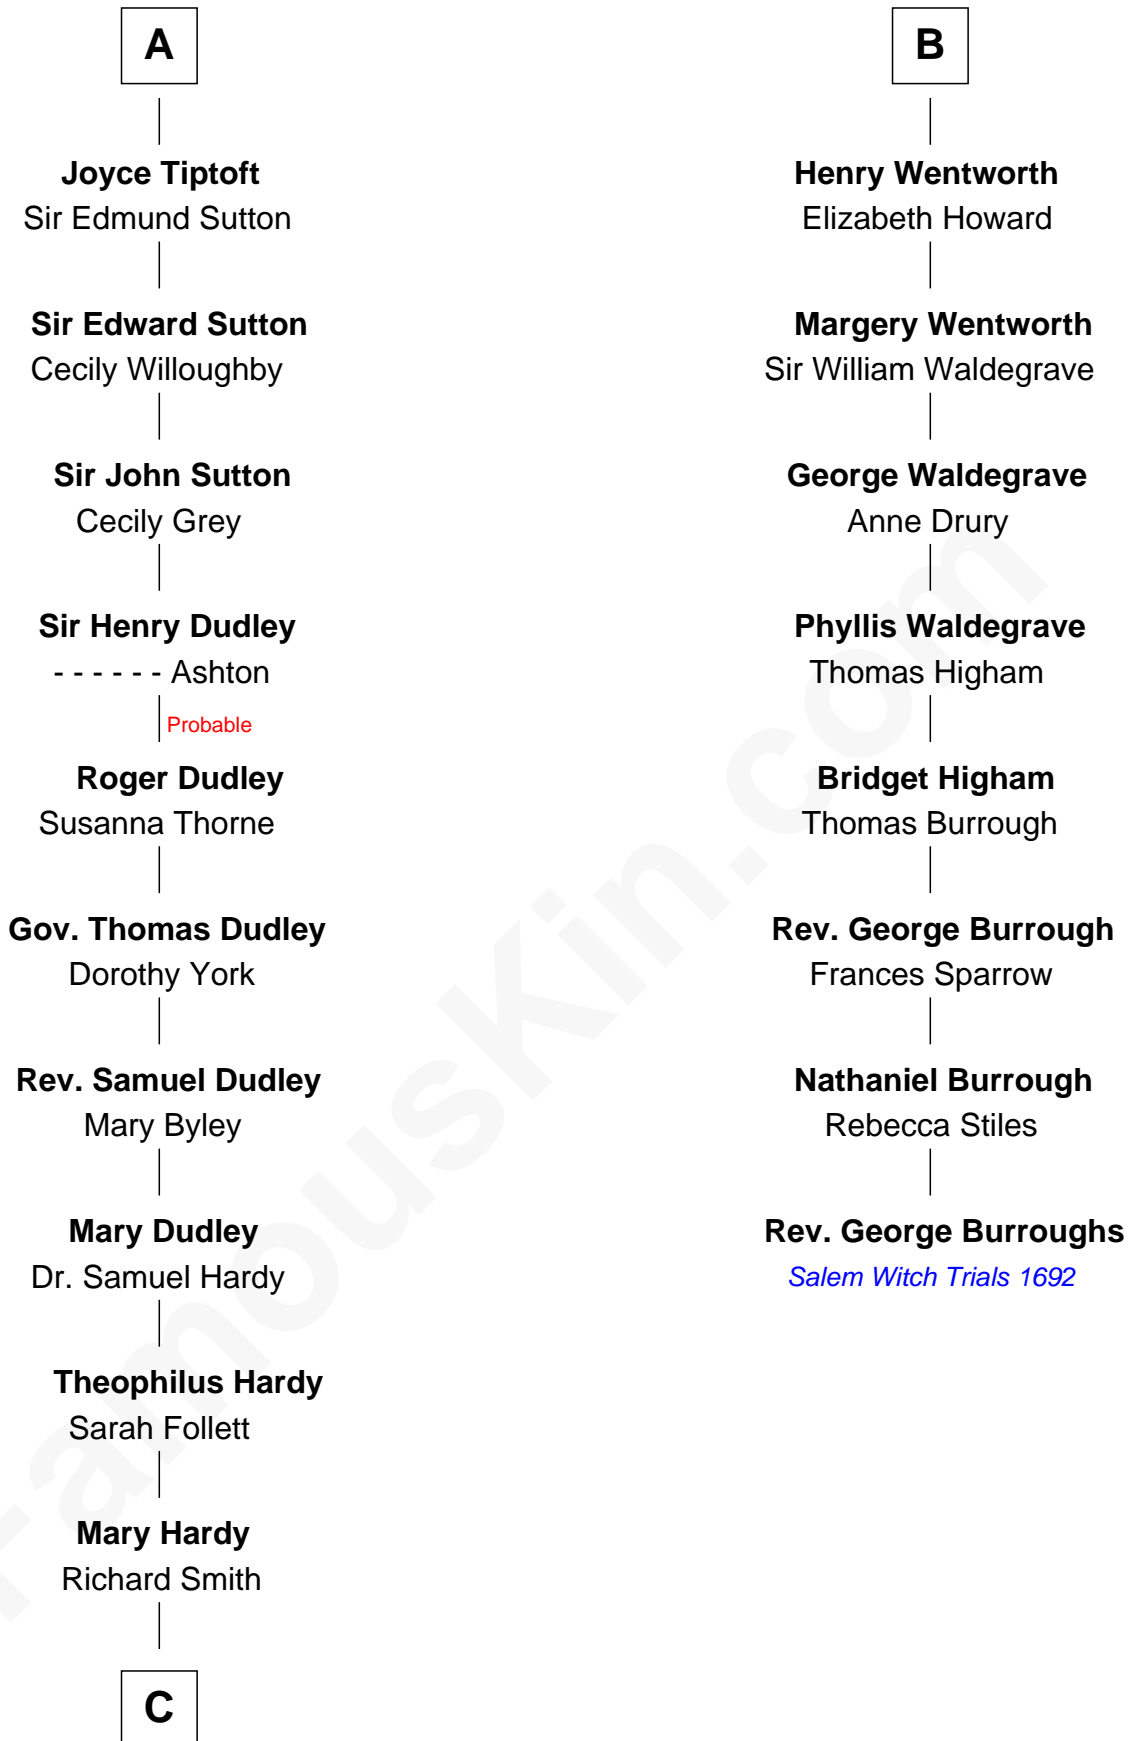

FamousKin.com Relationship Chart of

Dr. H. H. Holmes

Serial Killer aka "Devil in the White City"

14th cousin 7 times removed of

Rev. George Burroughs

Executed for Witchcraft, Salem 1692

C

—
Sarah Smith
Edward Scribner Mudgett

—
Samuel Mudgett
Mary Morrill

—
Scribner Mudgett
Nancy Prescott

—
Levi Horton Mudgett
Theodate Page Price

—
Dr. H. H. Holmes
Serial Killer Dr. H. H. Holmes

FamousKin.com