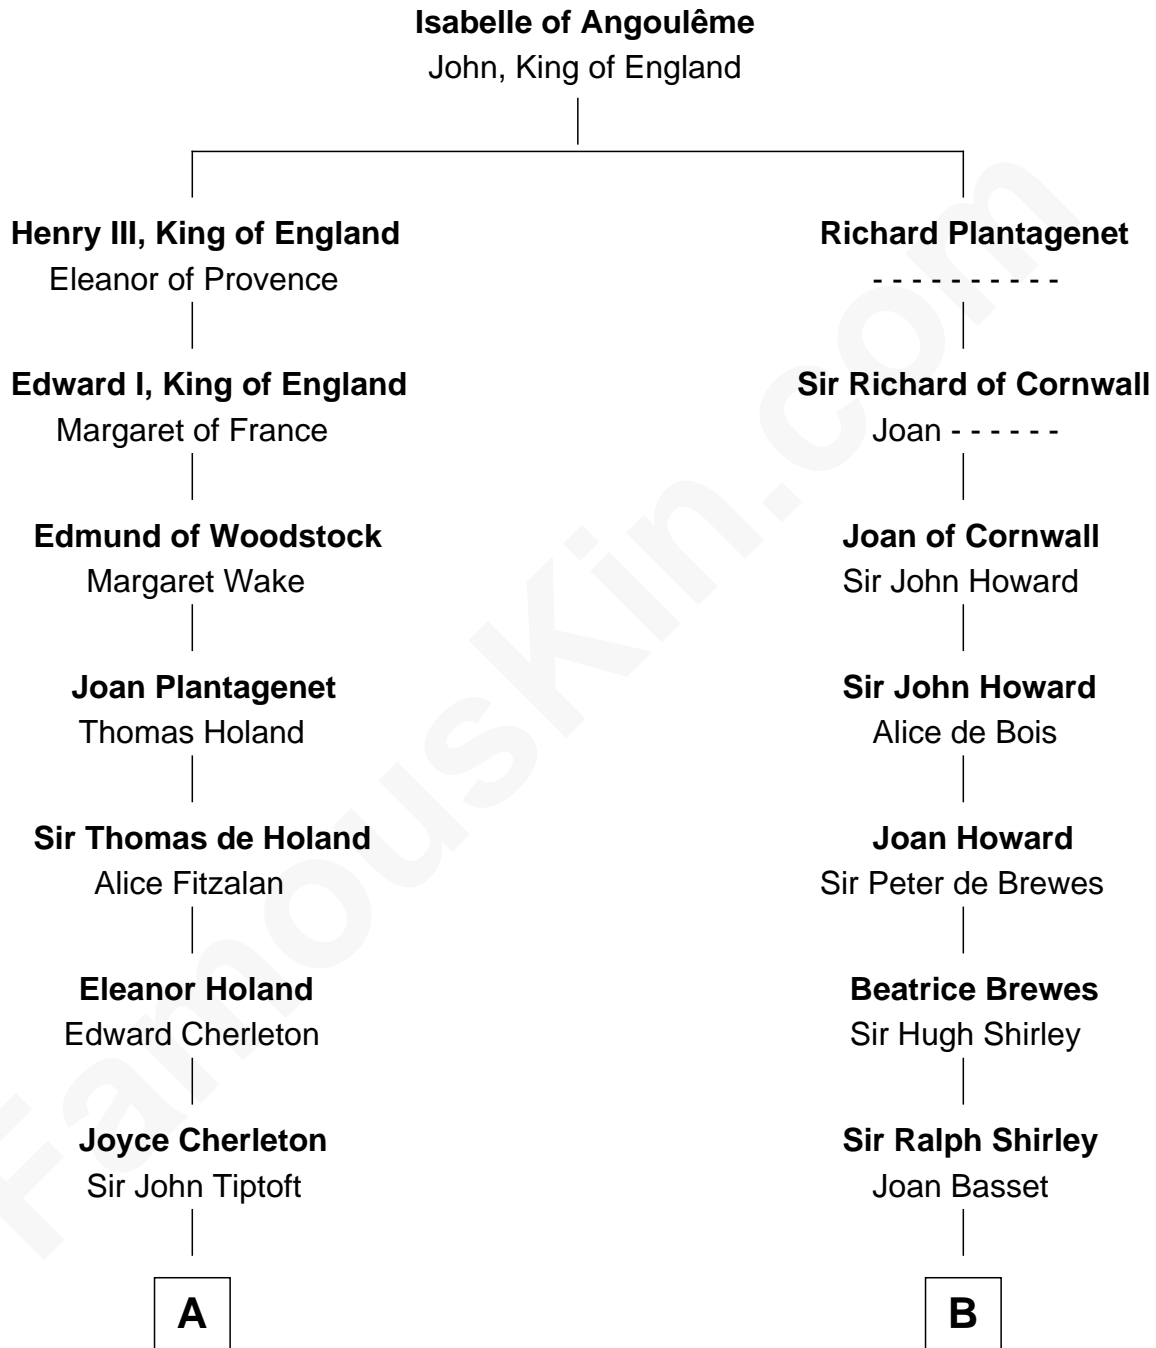

FamousKin.com Relationship Chart of

Dr. H. H. Holmes

Serial Killer aka "Devil in the White City"

21st cousin of

William Henry Moore

Co-Founder, U.S. Steel and Nabisco

C

Sarah Smith
Edward Scribner Mudgett

Samuel Mudgett
Mary Morrill

Scribner Mudgett
Nancy Prescott

Levi Horton Mudgett
Theodate Page Price

Dr. H. H. Holmes
Serial Killer Dr. H. H. Holmes

D

Sarah Browne
George Beckwith

George Beckwith
Rachel Marsh

George Beckwith
Mary Bradley

Rachael Arvilla Beckwith
Nathaniel Ford Moore

William Henry Moore
Co-Founder, U.S. Steel and Nabisco