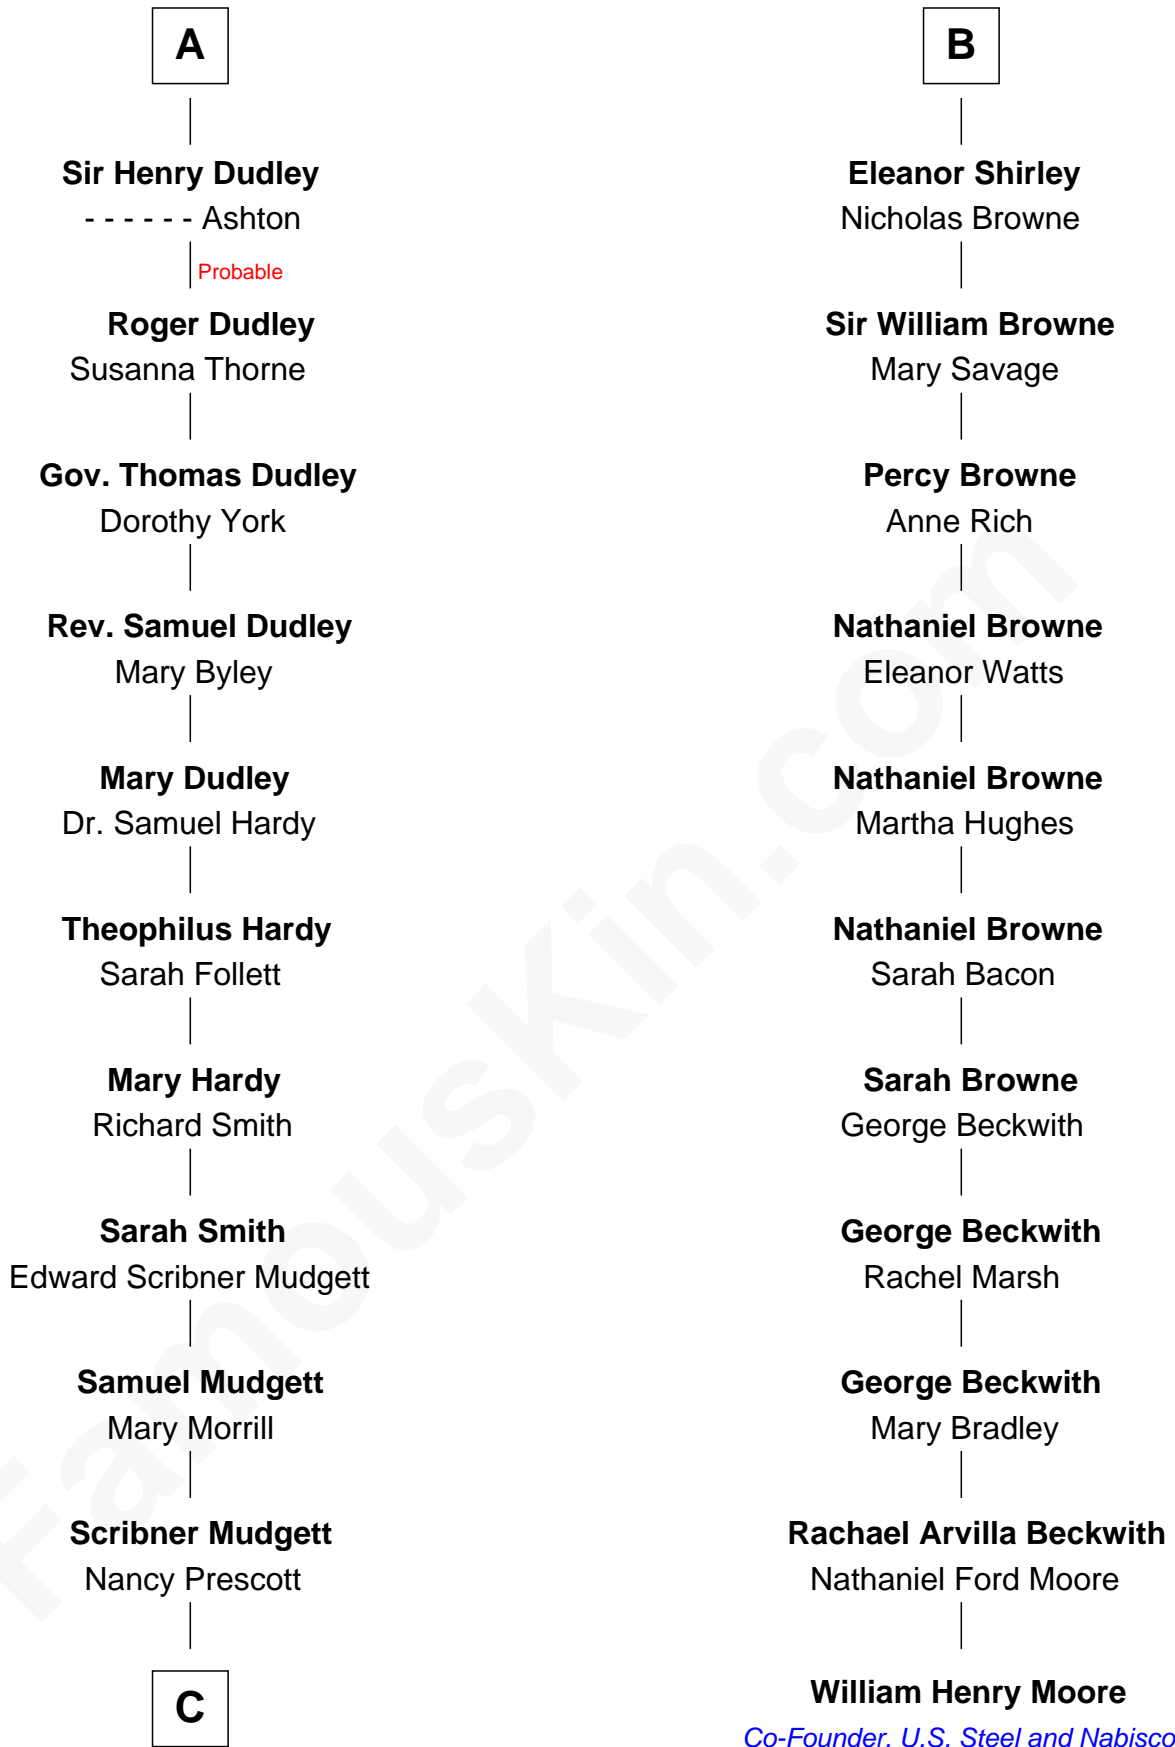

FamousKin.com Relationship Chart of

Dr. H. H. Holmes

Serial Killer aka "Devil in the White City"

17th cousin 1 time removed of

William Henry Moore

Co-Founder, U.S. Steel and Nabisco

Sir William de Ros
Margery de Badlesmere

Thomas de Ros
Beatrice de Stafford

Margaret de Ros
Sir Reynold Grey

Margaret Grey
Sir William Bonville

William Bonville
Elizabeth Harington

William Bonville
Katherine Neville

Cecily Bonville
Thomas Grey

Cecily Grey
Sir John Sutton

A

Maud de Roos
John de Welles

Margery de Welles
Stephen le Scrope

Maude le Scrope
Sir Baldwin Freville

Margaret Freville
Sir Hugh Willoughby

Eleanor Willoughby
John Shirley

Robert Shirley

Ralph Shirley
Amee Lolle

B

C

—
Levi Horton Mudgett

Theodate Page Price

—
Dr. H. H. Holmes

Serial Killer Dr. H. H. Holmes

FamousKin.com