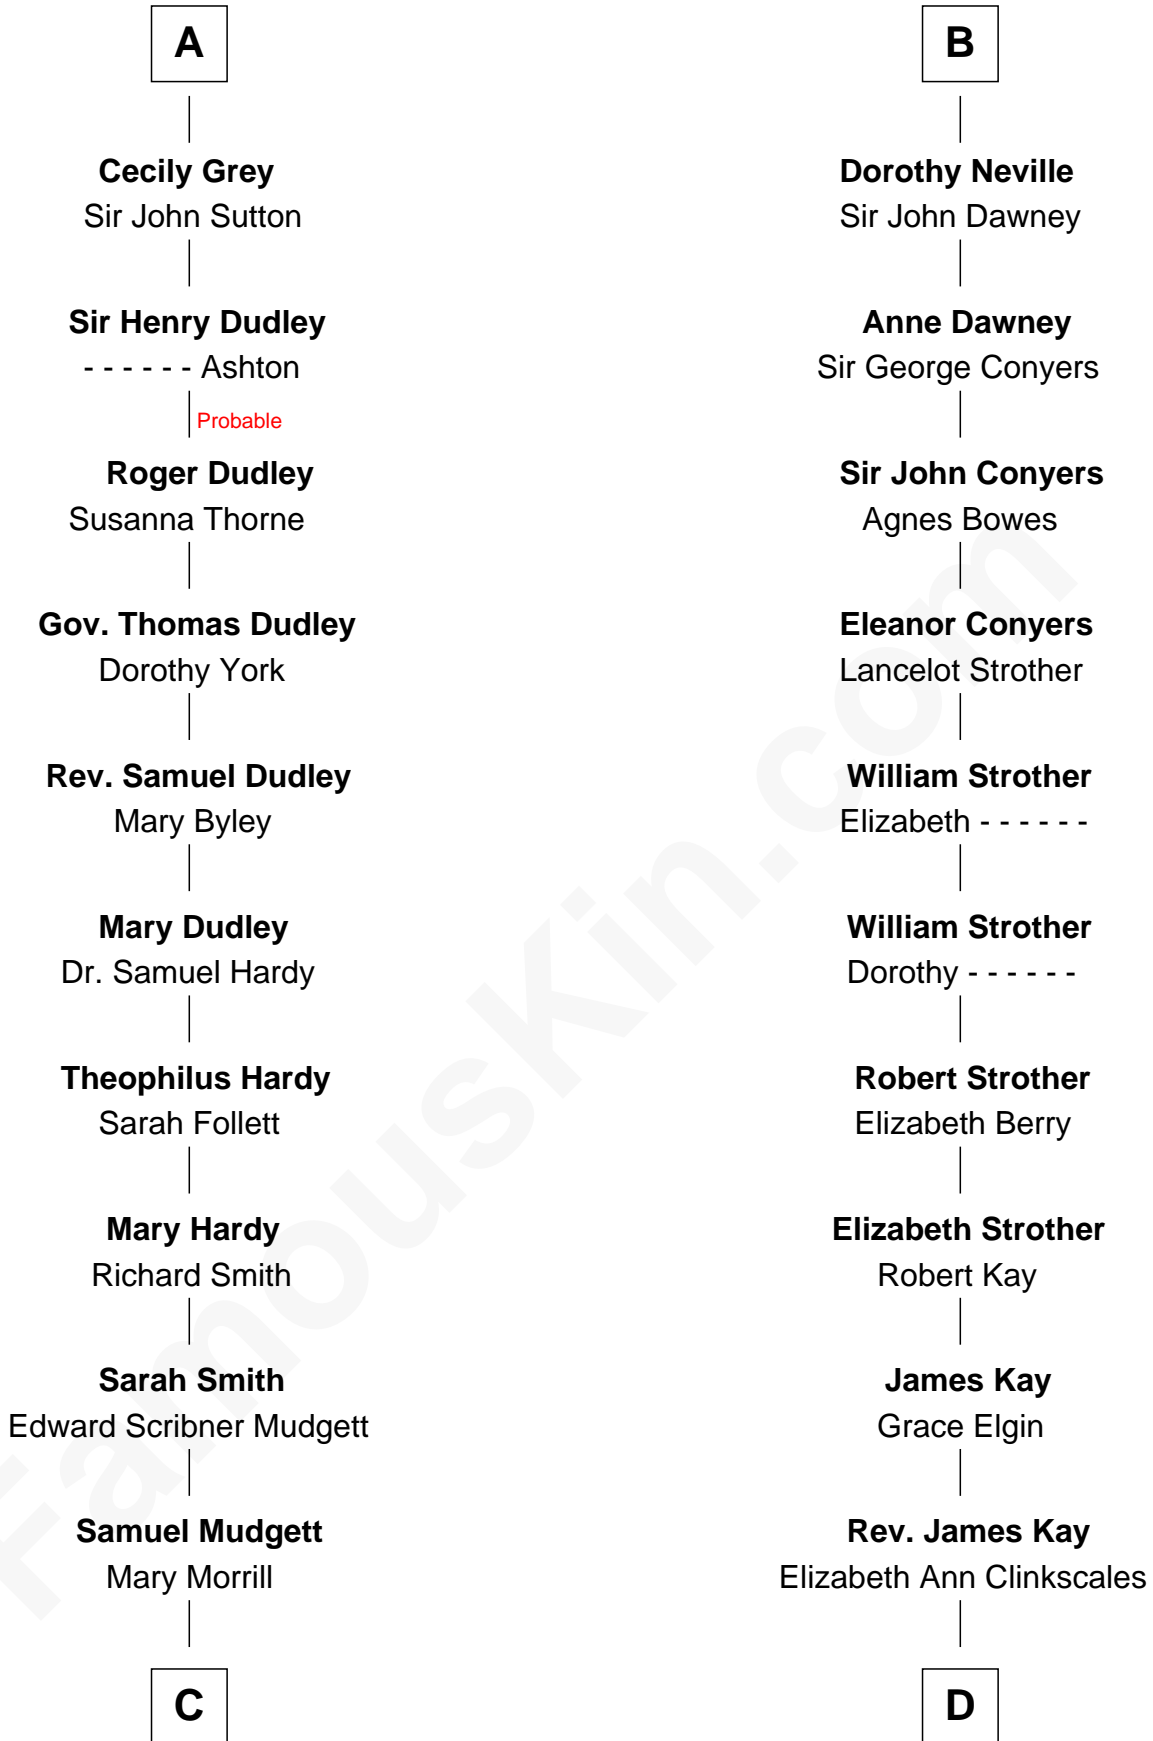

## Relationship Chart of

**Dr. H. H. Holmes**

*Serial Killer aka "Devil in the White City"*

19th cousin 2 times removed of

**Jimmy Carter**

*39th U.S. President*

**Bartholomew de Badlesmere**

Margaret de Clare

Sir William de Bohun

**Humphrey de Bohun**

Joan Fitzalan

**Eleanor de Bohun**

Sir Thomas Plantagenet

**Anne Plantagenet**

Sir William Bouchier

**Sir John Bouchier**

Margaret Berners

**Joan Bouchier**

Sir Henry Neville

**Sir Richard Neville**

Anne Stafford

**B**

**C**

**Scribner Mudgett**

Nancy Prescott

**Levi Horton Mudgett**

Theodate Page Price

**Dr. H. H. Holmes**

*Serial Killer Dr. H. H. Holmes*

**D**

**Mary Kay**

John Pratt