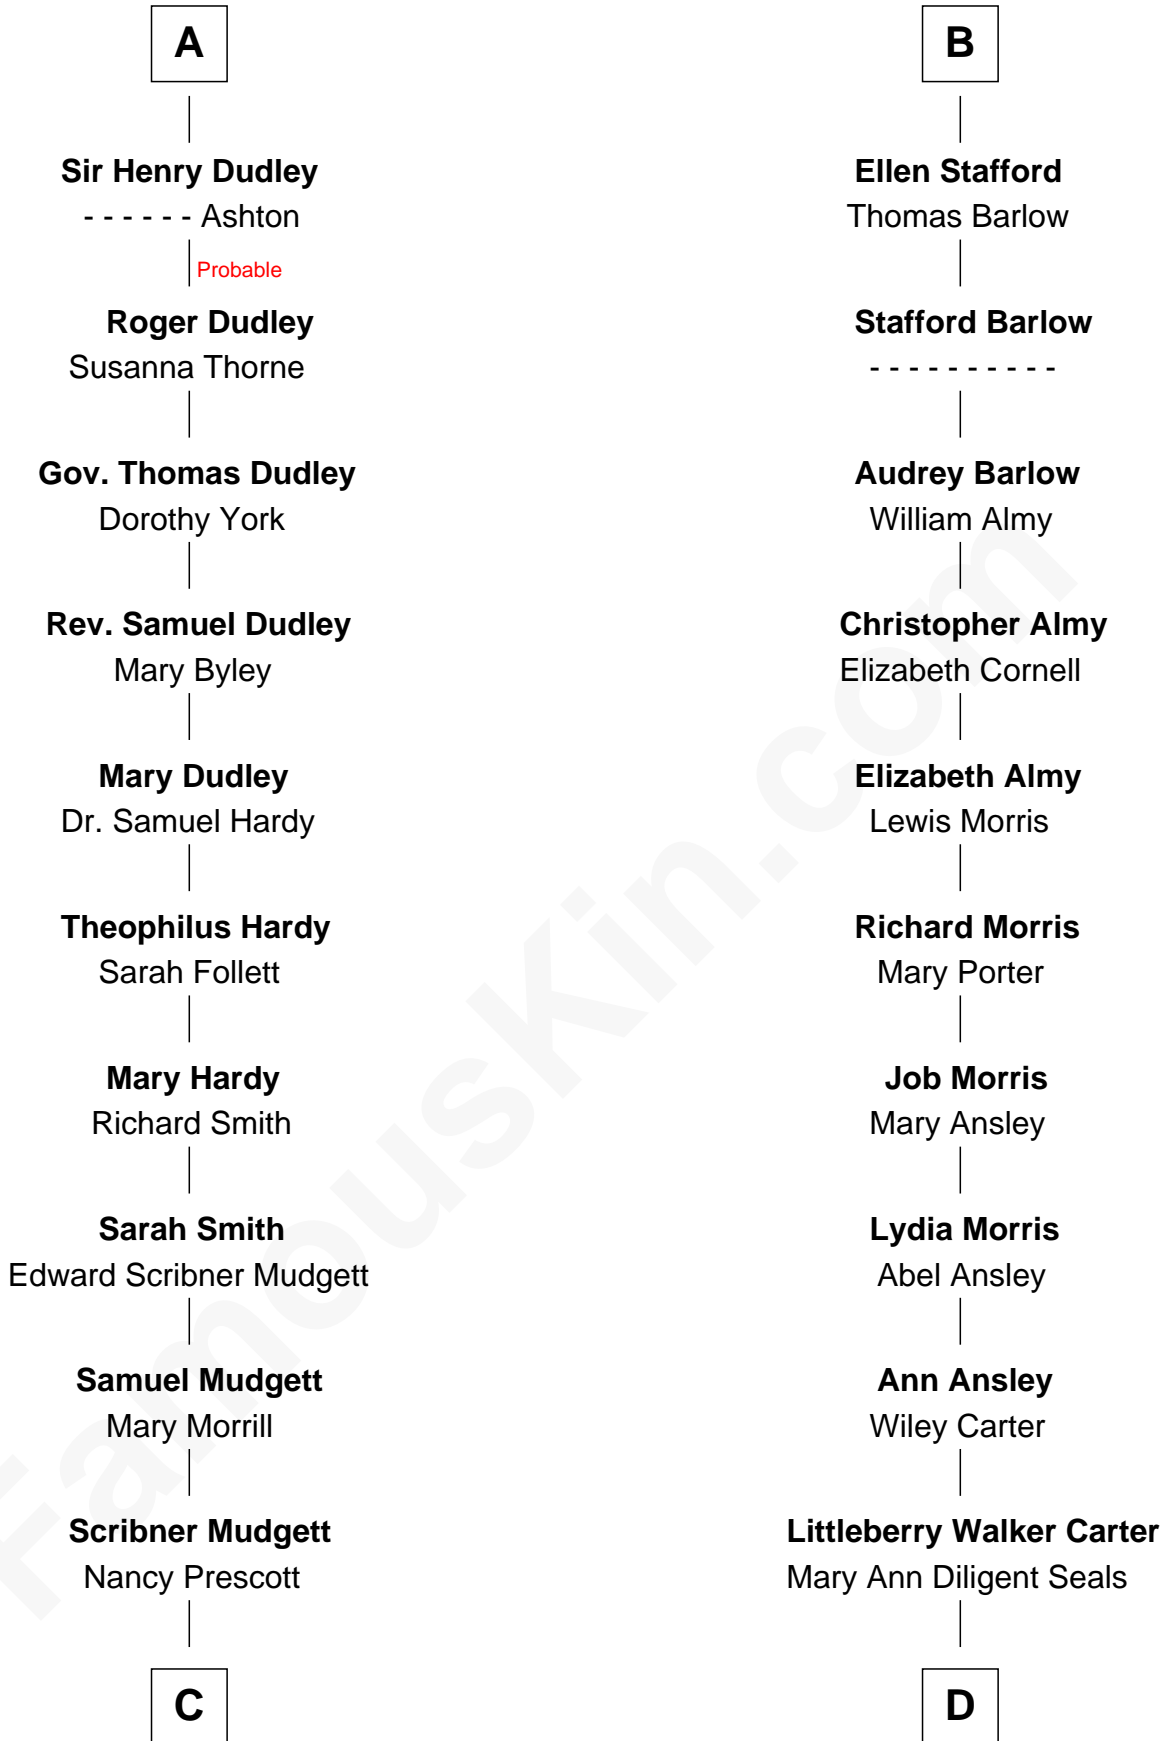

FamousKin.com Relationship Chart of

Dr. H. H. Holmes

Serial Killer aka "Devil in the White City"

18th cousin 1 time removed of

Jimmy Carter

39th U.S. President

Ralph de Stafford

*with wife
Margaret de Audley*

Eleanor Aylesbury

William Bonville

Katherine Neville

Humphrey Stafford

Katherine Fray

Cecily Bonville

Thomas Grey

Sir Humphrey Stafford

Margaret Fogge

Cecily Grey

Sir John Sutton

Sir Humphrey Stafford

Margaret Tame

A

B

C

Levi Horton Mudgett

Theodate Page Price

Dr. H. H. Holmes

Serial Killer Dr. H. H. Holmes

D

William Archibald Carter

Nina Pratt

Earl Carter