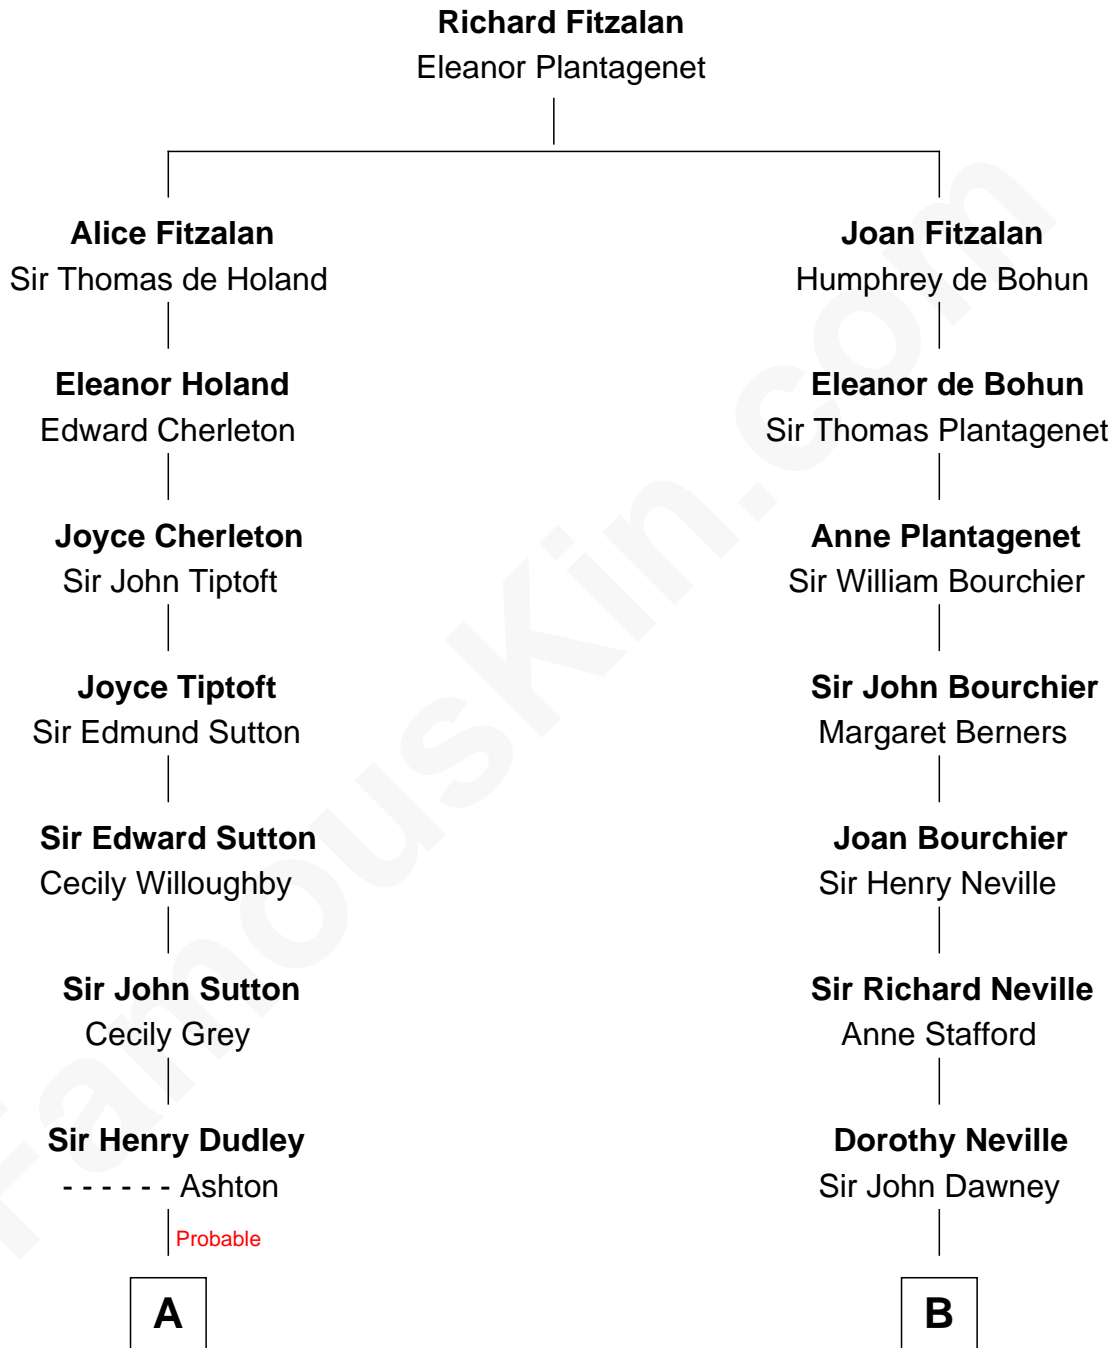

# FamousKin.com Relationship Chart of

**Dr. H. H. Holmes**

*Serial Killer aka "Devil in the White City"*

17th cousin 3 times removed of

**Jimmy Carter**

*39th U.S. President*

**C**

**James E. Pratt**

Sophonra C. Cowan

**Nina Pratt**

William Archibald Carter

**Earl Carter**

Lillian Gordy

**Jimmy Carter**

*39th U.S. President*

FamousKin.com