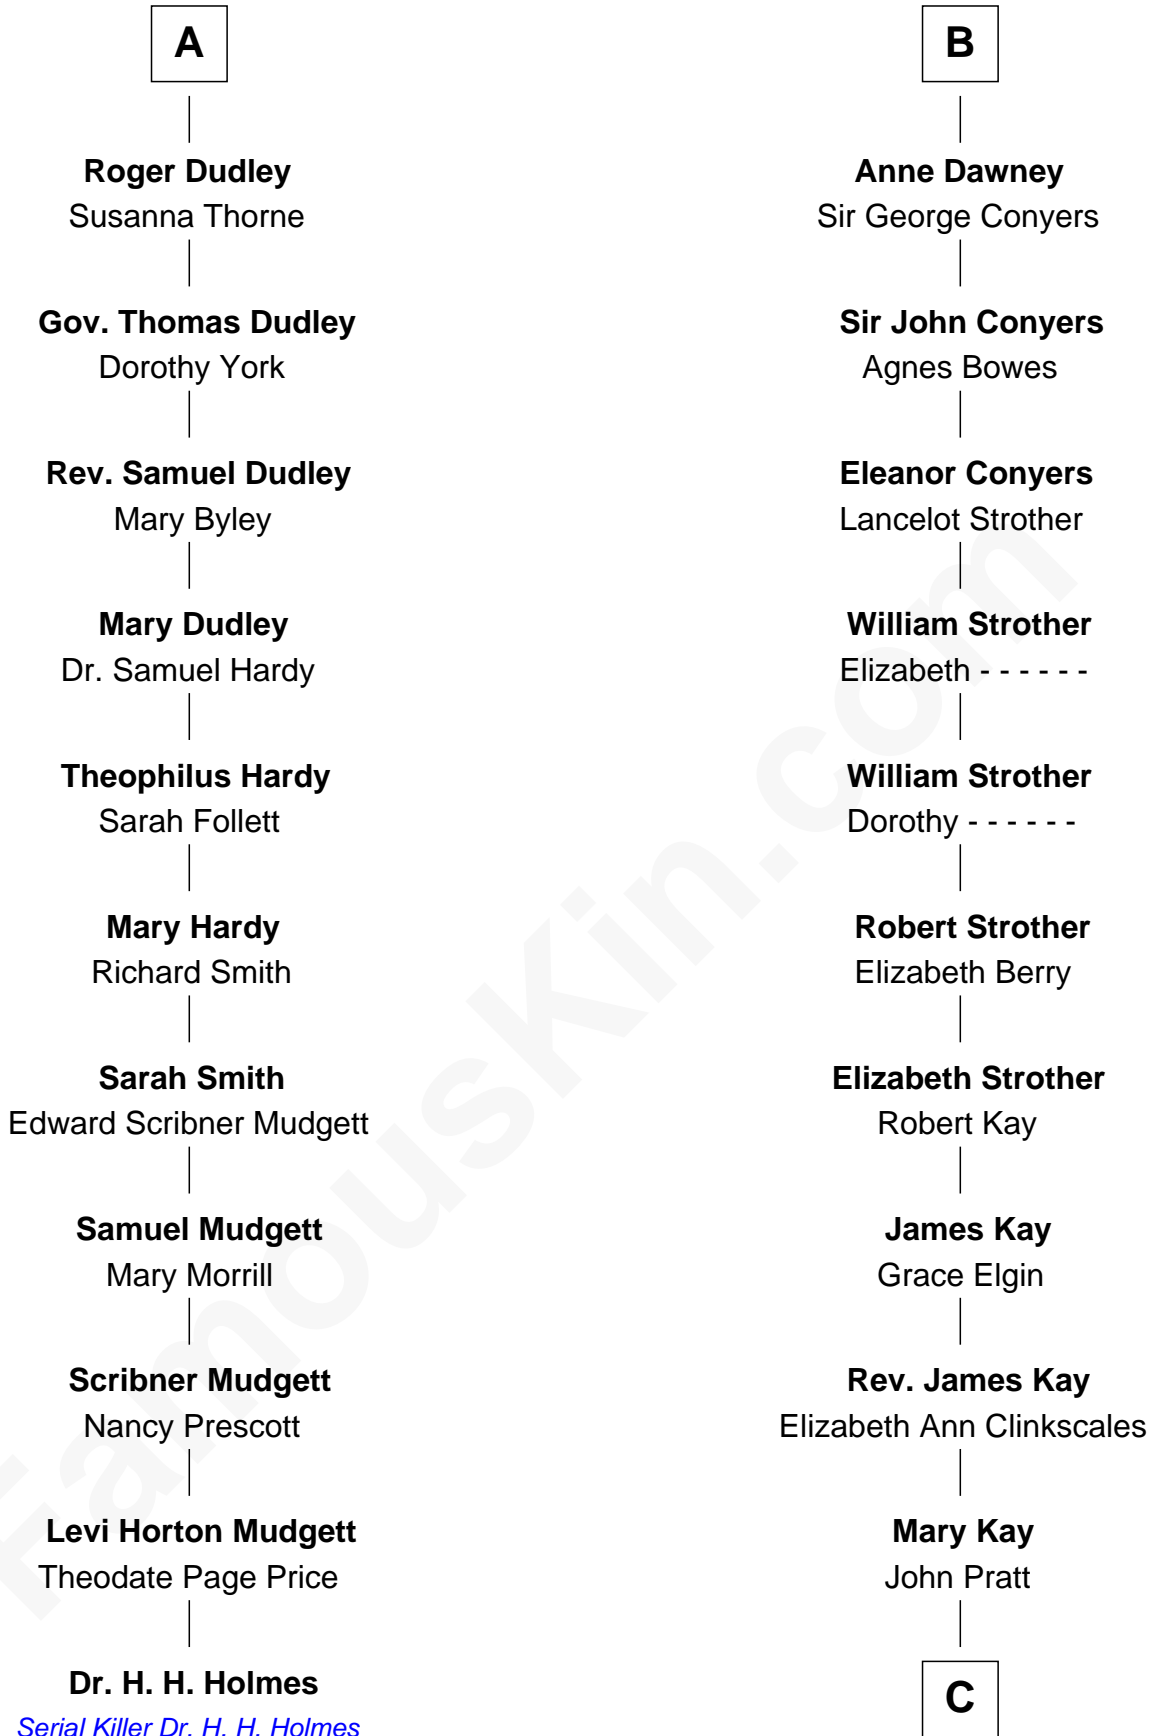

# FamousKin.com Relationship Chart of

**Dr. H. H. Holmes**

*Serial Killer aka "Devil in the White City"*

17th cousin 3 times removed of

**Jimmy Carter**

*39th U.S. President*

**C**

**James E. Pratt**

Sophonra C. Cowan

**Nina Pratt**

William Archibald Carter

**Earl Carter**

Lillian Gordy

**Jimmy Carter**

*39th U.S. President*

FamousKin.com