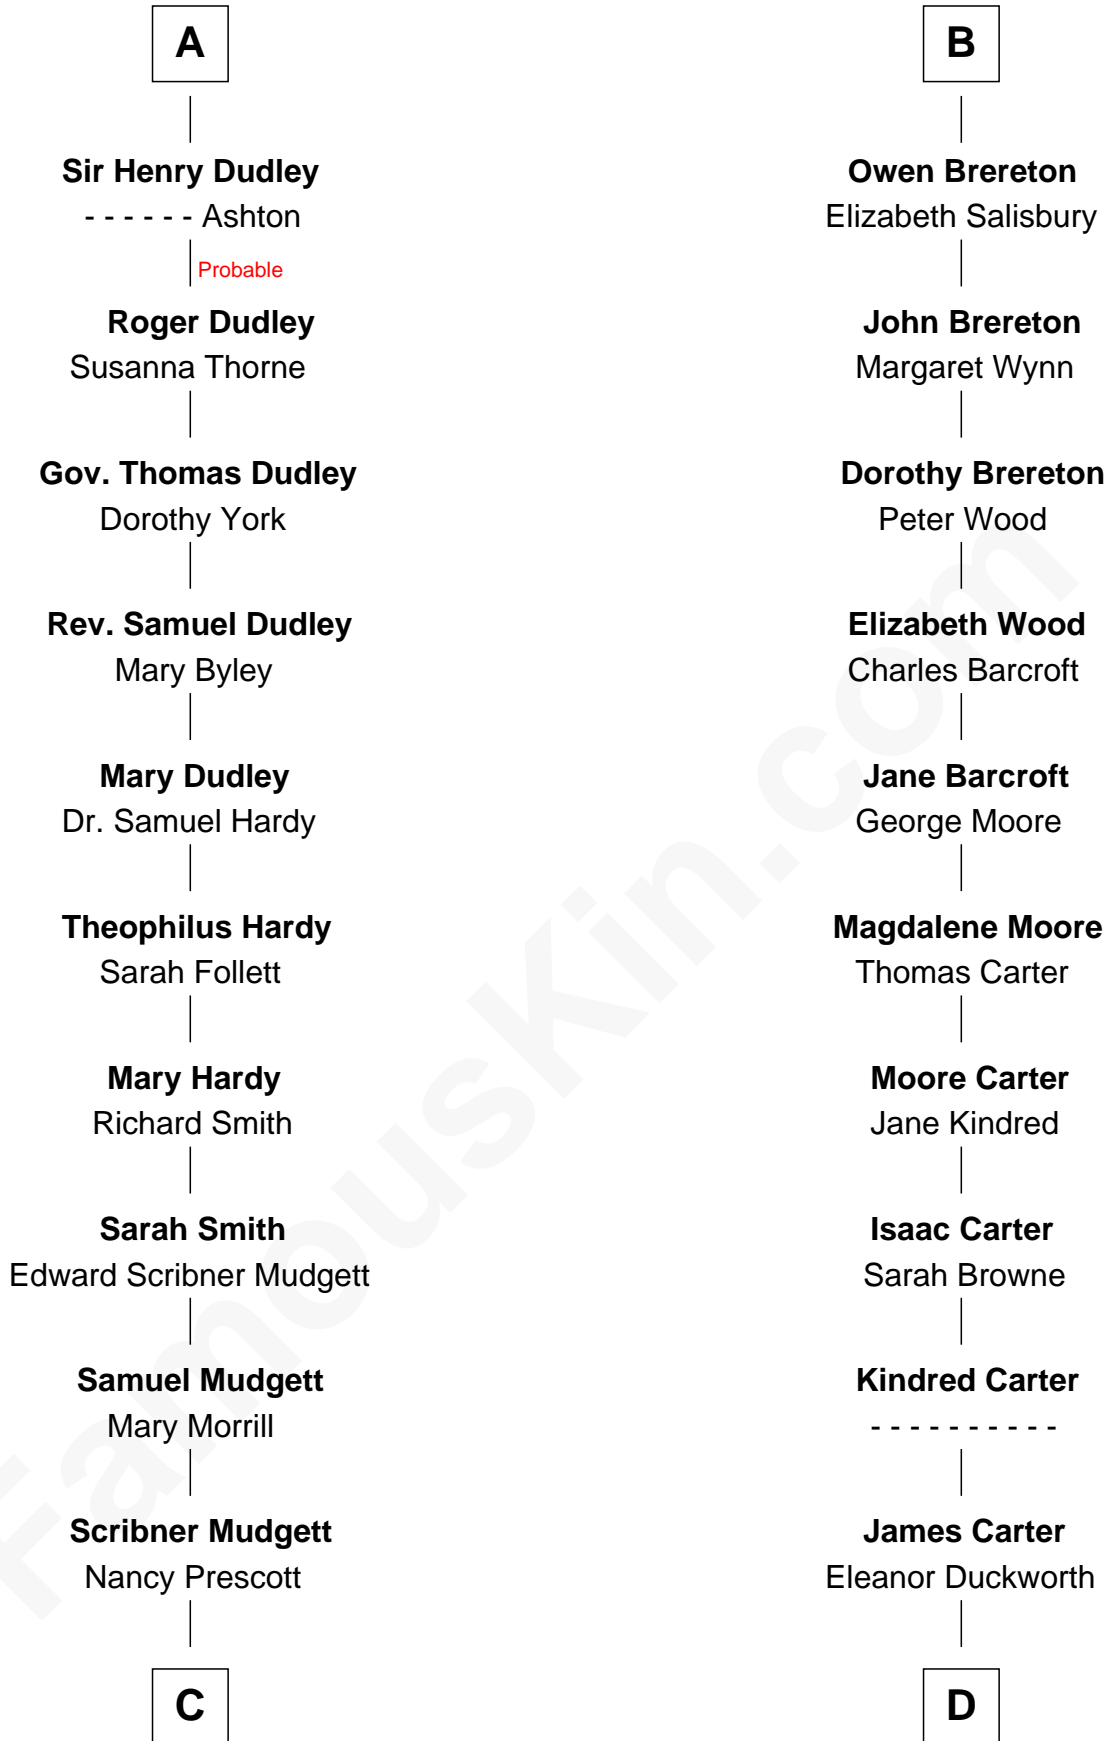

## Relationship Chart of

**Dr. H. H. Holmes**

*Serial Killer aka "Devil in the White City"*

18th cousin 3 times removed of

**Jimmy Carter**

*39th U.S. President*

**Sir Robert de Holland**

Maude la Zouche

**C**

**Levi Horton Mudgett**

Theodate Page Price

**Dr. H. H. Holmes**

*Serial Killer Dr. H. H. Holmes*

**D**

**Wiley Carter**

Ann Ansley

**Littleberry Walker Carter**

Mary Ann Diligent Seals

**William Archibald Carter**

Nina Pratt

**Earl Carter**

Lillian Gordy

**Jimmy Carter**

*39th U.S. President*