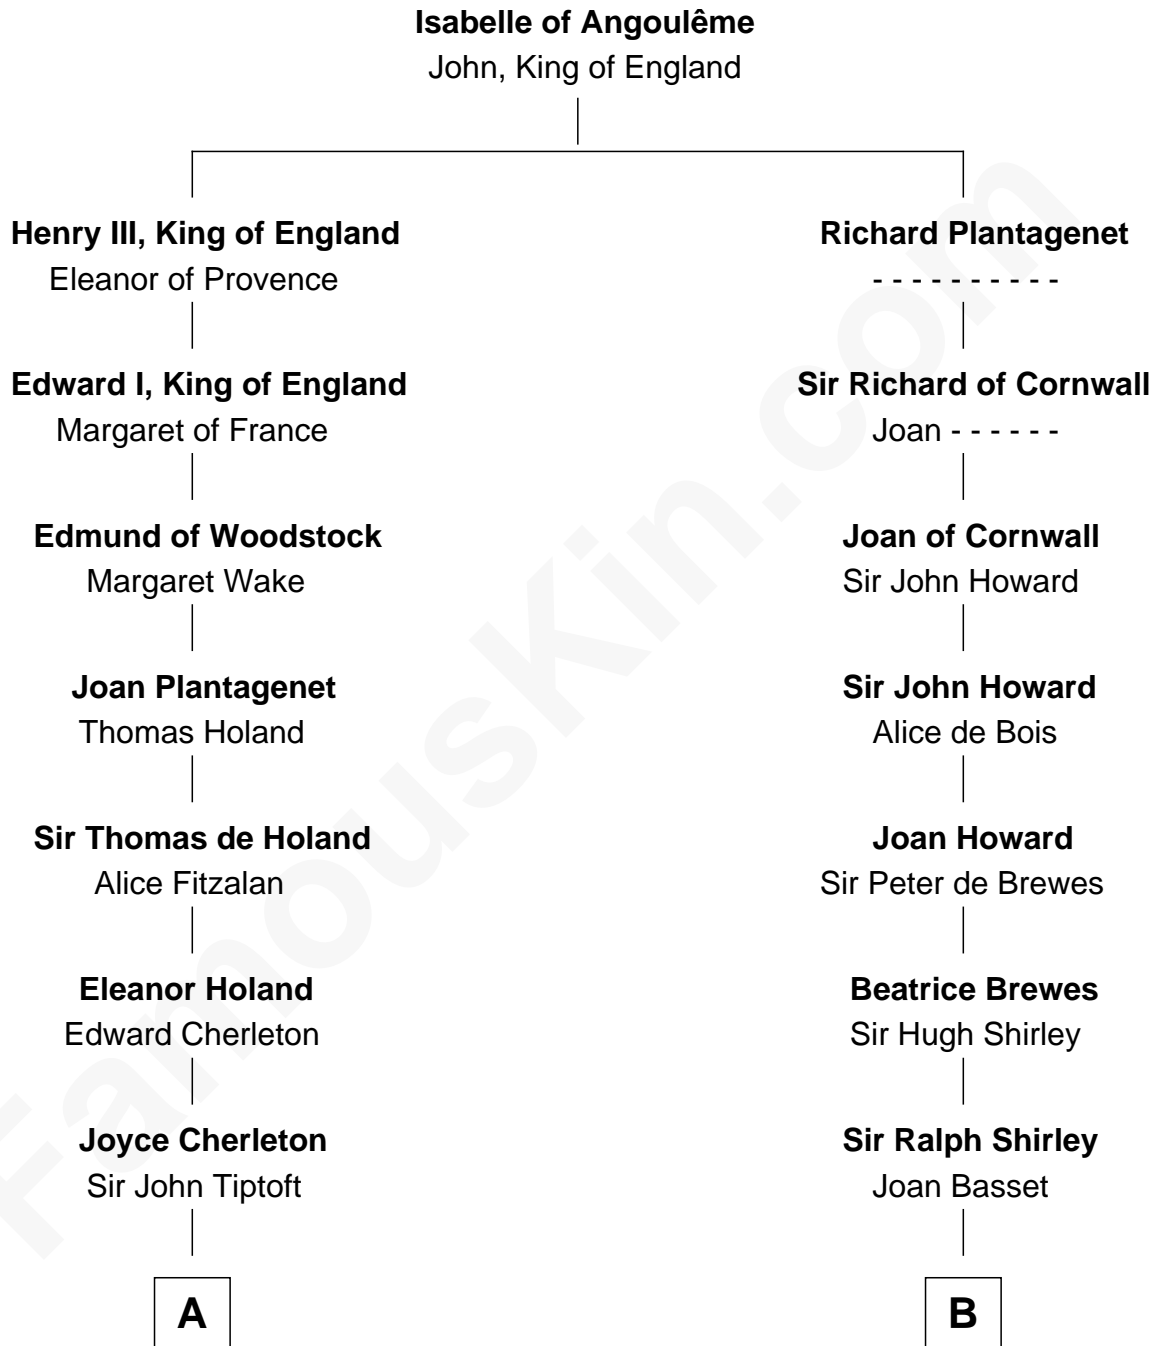

# FamousKin.com Relationship Chart of

**Dr. H. H. Holmes**

*Serial Killer aka "Devil in the White City"*

21st cousin of

**Rutherford B. Hayes**

*19th U.S. President*

**C**

**Sarah Smith**  
Edward Scribner Mudgett

**Samuel Mudgett**  
Mary Morrill

**Scribner Mudgett**  
Nancy Prescott

**Levi Horton Mudgett**  
Theodate Page Price

**Dr. H. H. Holmes**  
*Serial Killer Dr. H. H. Holmes*

**D**

**Abigail Hale**  
Isaac Chandler

**Abigail Chandler**  
Israel Smith

**Chloe Smith**  
Rutherford Hayes

**Rutherford Hayes**  
Sophia Birchard

**Rutherford B. Hayes**  
*19th U.S. President*